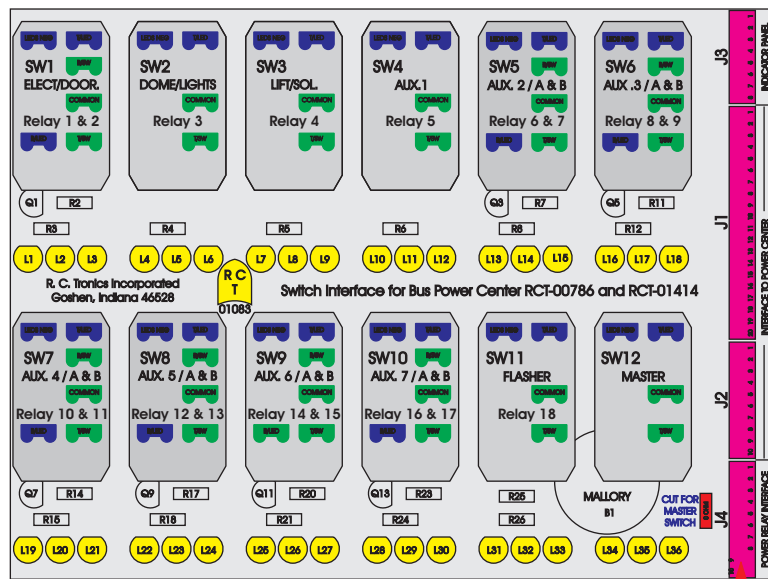

Wire Nut Together
Operates 4/A & 4/B.

S-01083