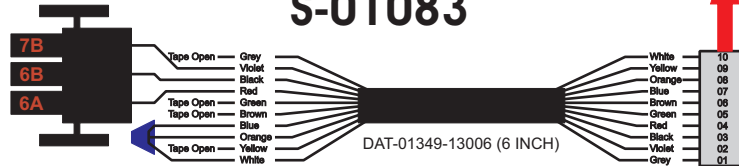

Wire Nut Together
Operates 4/A & 4/B.

S-01083