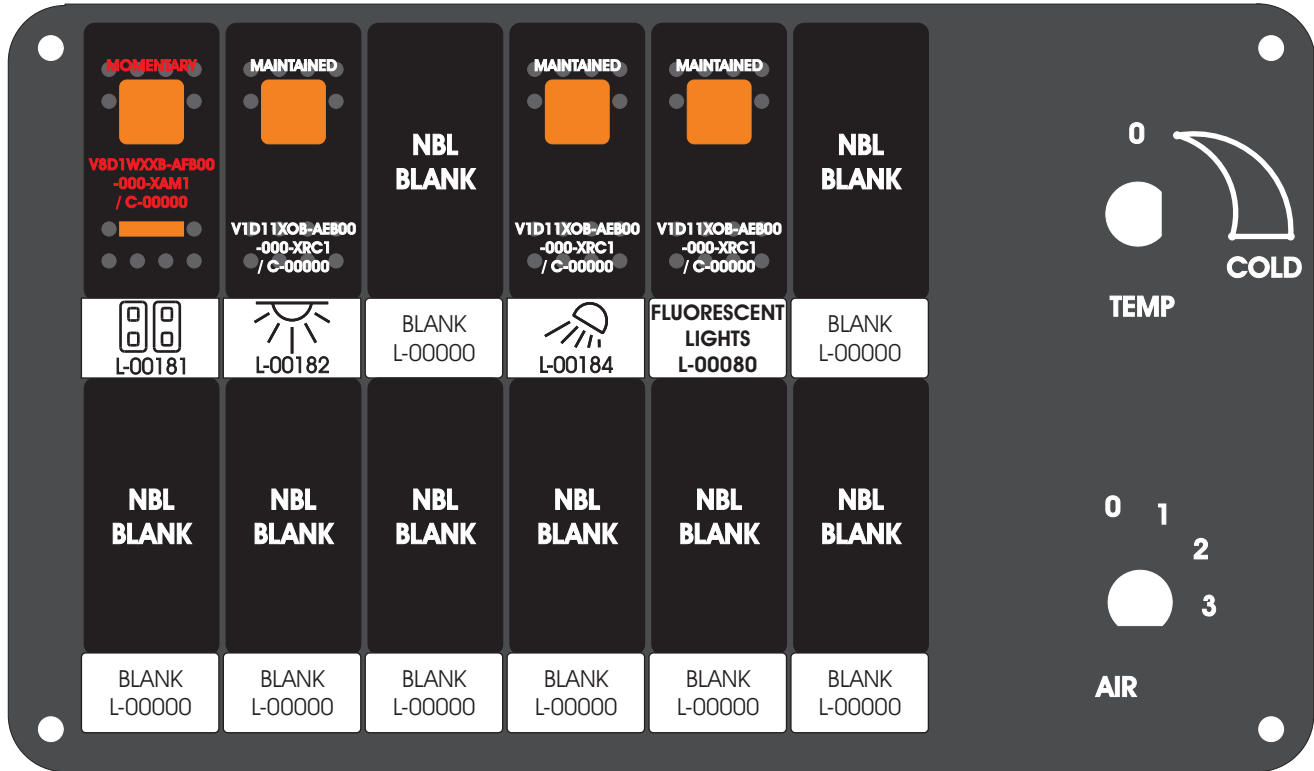

R. C. Tronics Incorporated

2573 East Kercher Road
Goshen, Indiana 46528
Toll Free 1-866-457-7790

Phone 1-574-642-3857
Fax 1-574-642-3858
<http://www.rctronics.com>

RCT-01407-0__72, Relays 4A, 4B, 6A, 6B, 7B.

FAC-01407-00000