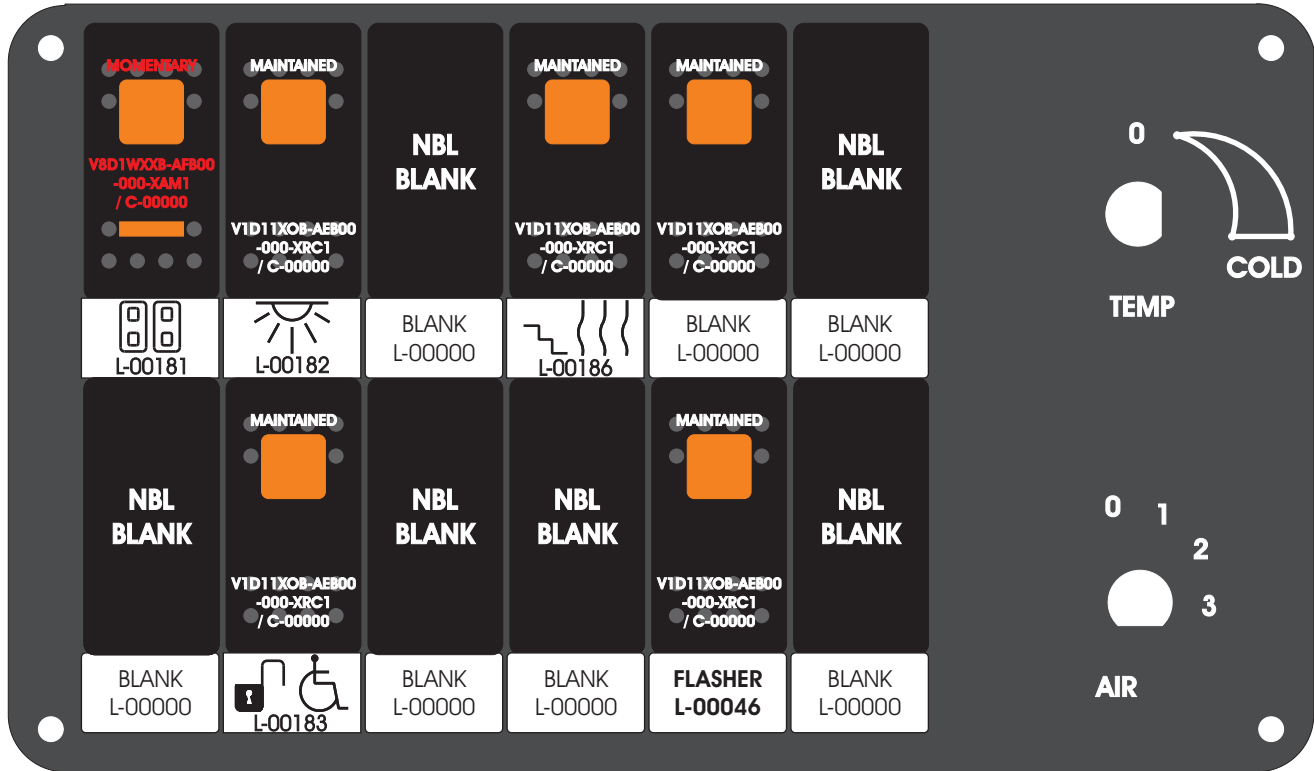

R. C. Tronics Incorporated

2573 East Kercher Road
Goshen, Indiana 46528
Toll Free 1-866-457-7790

Phone 1-574-642-3857
Fax 1-574-642-3858
<http://www.rctronics.com>

RCT-01407-0__73, Relays 4A, 4B, 6A, 6B, 7B.

FAC-01407-00000