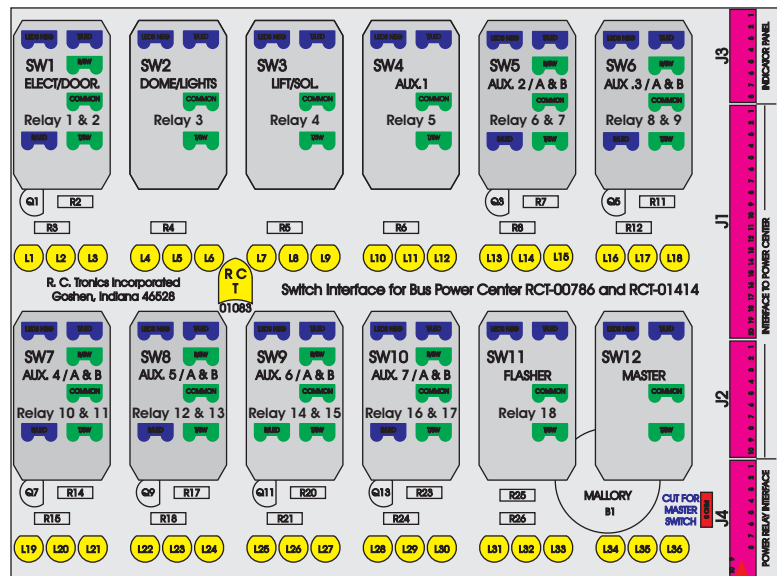

R. C. Tronics Incorporated

2573 East Kercher Road
Goshen, Indiana 46528
Toll Free 1-866-457-7790

Phone 1-574-642-3857
Fax 1-574-642-3858
<http://www.rctronics.com>

RCT-01407-0__74, Relays 4A, 4B, 6A, 6B, 7B.

FAC-01407-00000

S-01083

Amp Maten-Loc Three Pin Part Number 1-480700-0
Flat Face Down. Red 6/A, Black 6/B & Violet 7/B
Viewed with Ten Pin Tyco Connector Face Down.

Wire Nut Together
Operates 4/A & 4/B.

Mate-N-Loc operates relays 6A, 6B & 7B with "IGNITION", an RCT-00786 or RCT-01414,
Bus Power Center connects to J4 on RCT-01083, Dash Switch Center.
Blue, Orange and White Operates 4A, 4B, with "IGNITION".