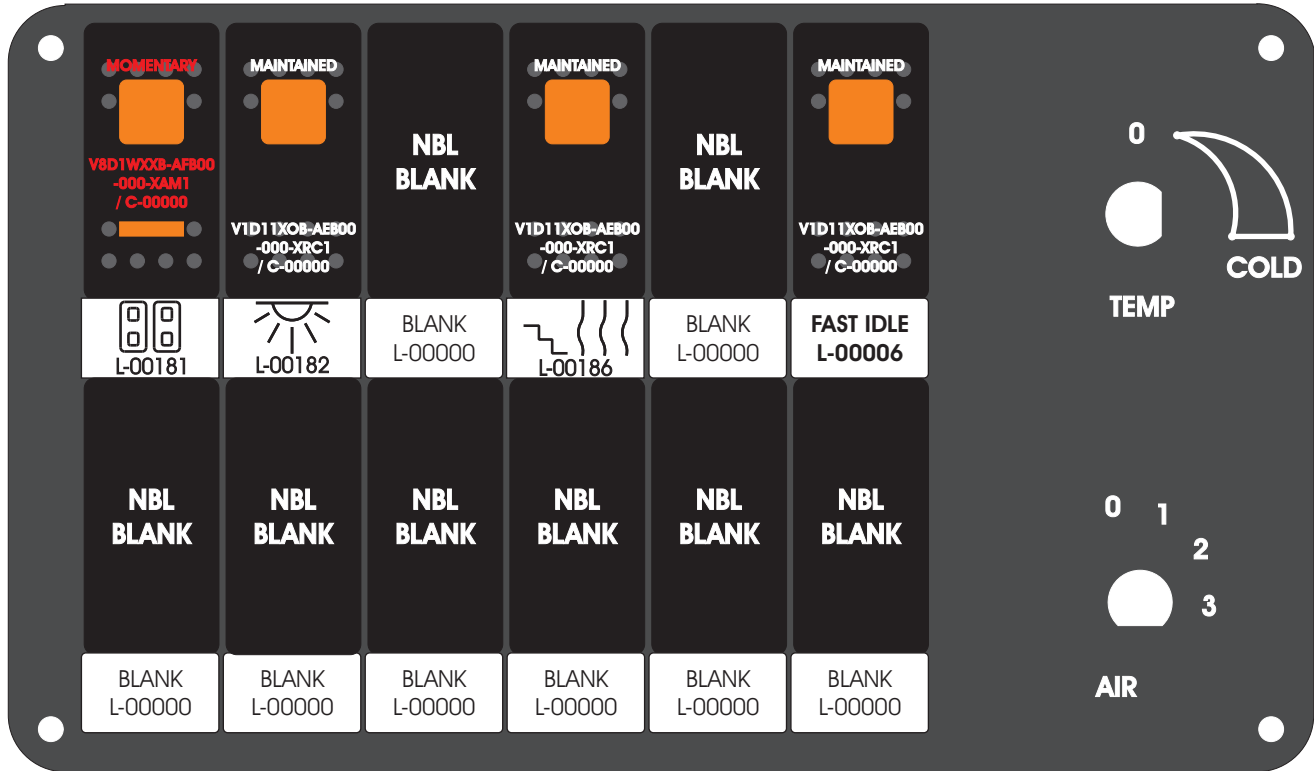

FAC-01407-00000

S-01083

Amp Maten-Loc Three Pin Part Number 1-480700-0
Flat Face Down. Red 6/A, Black 6/B & Violet 7/B
Viewed with Ten Pin Tyco Connector Face Down.

Wire Nut Together
Operates 4/A & 4/B.

Mate-N-Loc operates relays 6A, 6B & 7B with "IGNITION", an RCT-00786 or RCT-01414,
Bus Power Center connects to J4 on RCT-01083, Dash Switch Center.
Blue, Orange and White Operates 4A, 4B, with "IGNITION".