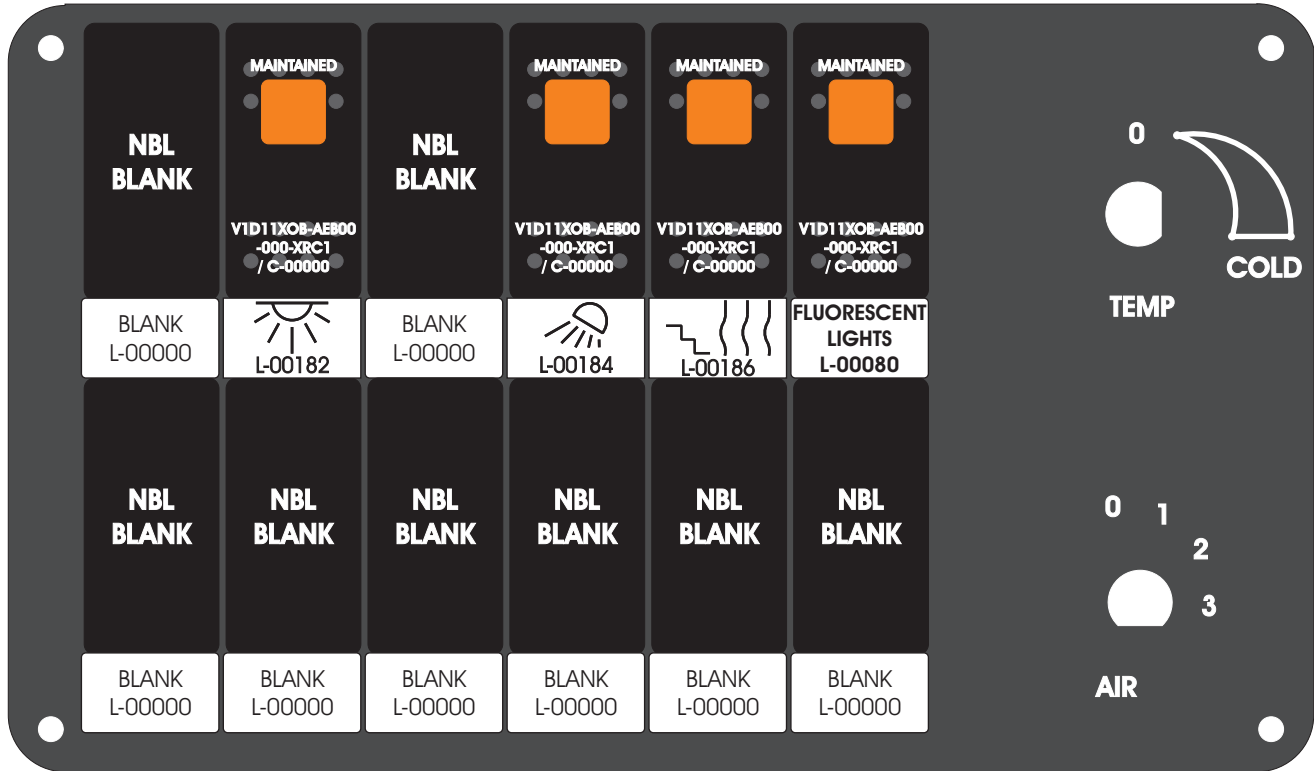

R. C. Tronics Incorporated

2573 East Kercher Road
Goshen, Indiana 46528
Toll Free 1-866-457-7790

Phone 1-574-642-3857
Fax 1-574-642-3858
<http://www.rctronics.com>

RCT-01407-0__75, Relays 4A, 4B, 6A, 6B, 7B.

FAC-01407-00000