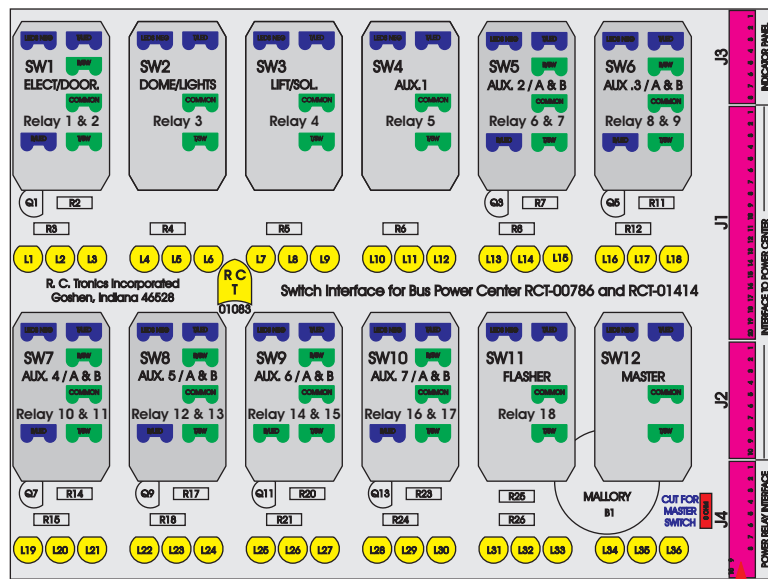

FAC-01407-00000