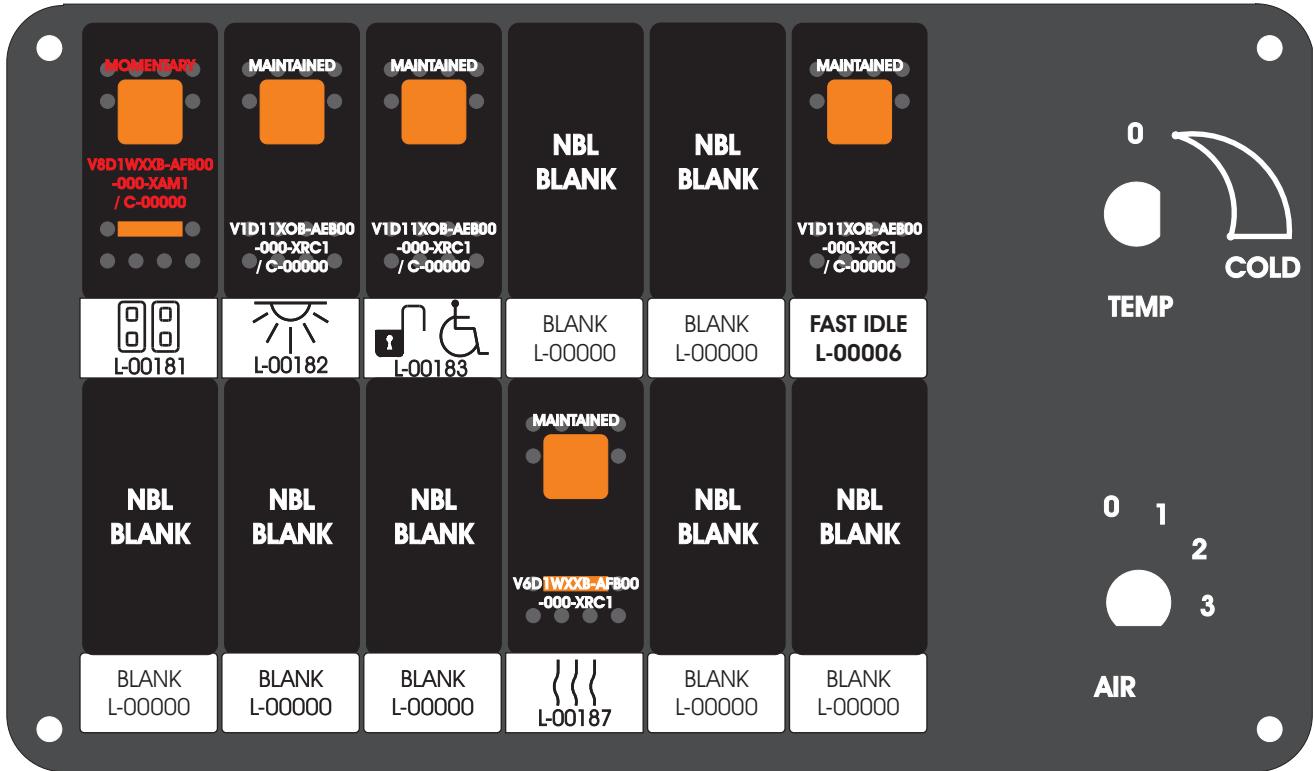

R. C. Tronics Incorporated

2573 East Kercher Road
Goshen, Indiana 46528
Toll Free 1-866-457-7790

Phone 1-574-642-3857
Fax 1-574-642-3858
<http://www.rctronics.com>

RCT-01407-0__76, Relays 4A, 4B, 6A, 6B, 7B.

FAC-01407-00000