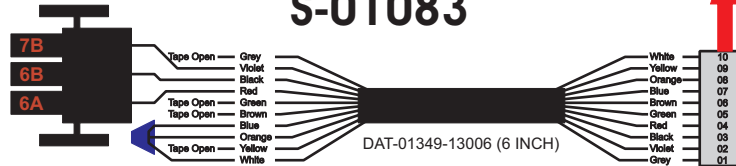

Wire Nut Together
Operates 4/A & 4/B.