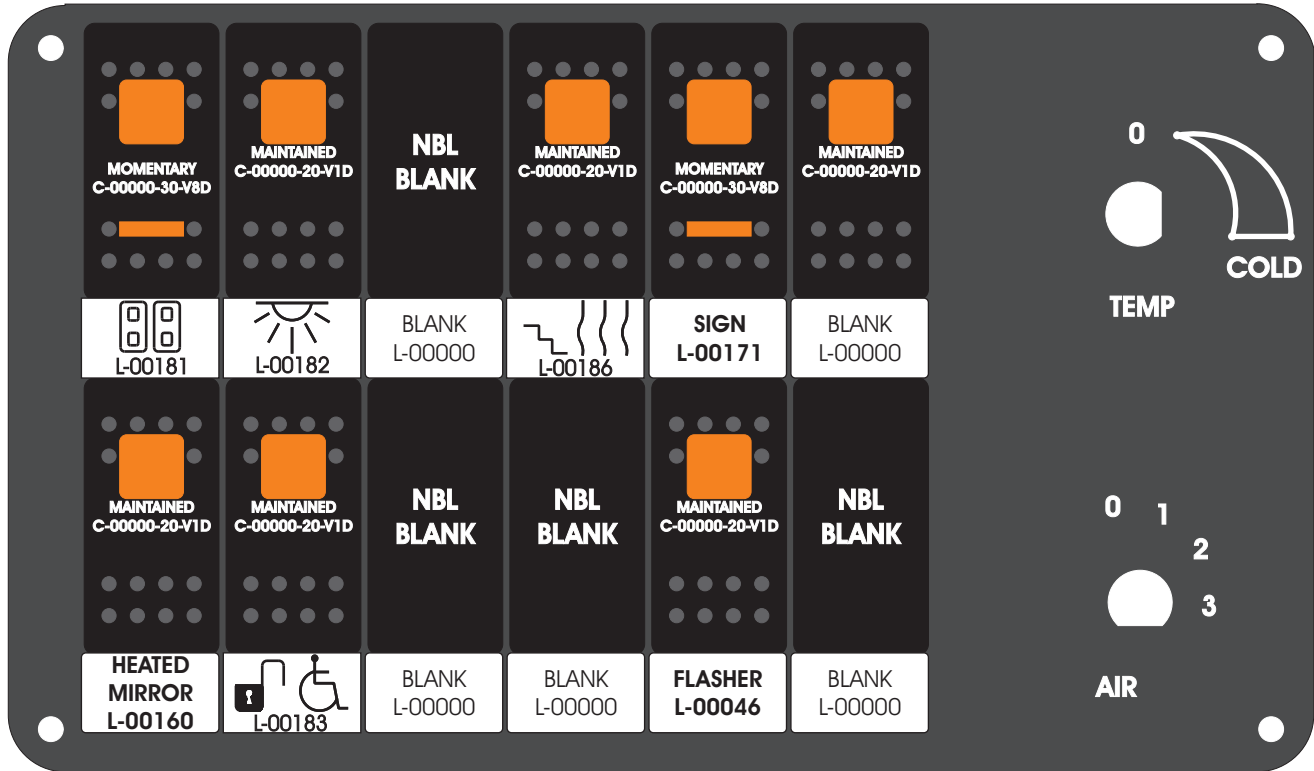

R. C. Tronics Incorporated

2573 East Kercher Road
Goshen, Indiana 46528
Toll Free 1-866-457-7790

Phone 1-574-642-3857
Fax 1-574-642-3858
<http://www.rctronics.com>

RCT-01407-0__78, Relays 4A, 4B, 6A, 6B, 7B.

FAC-01407-00000