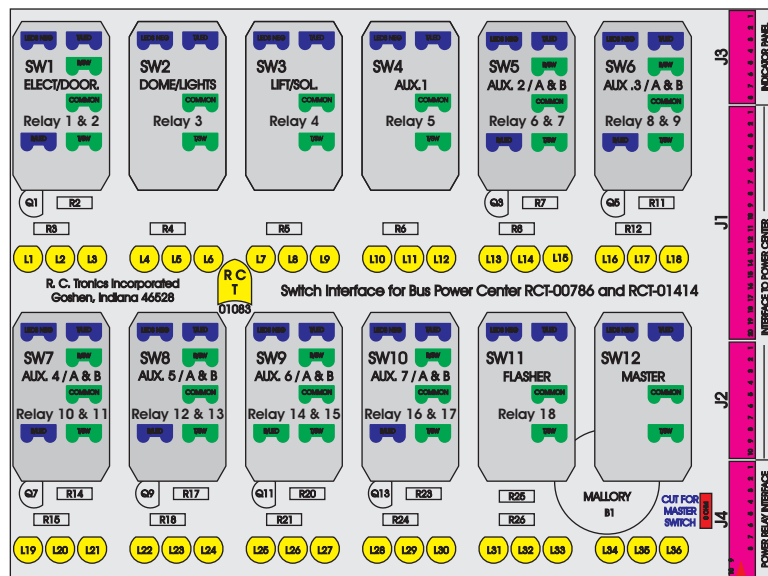

Wire Nut Together
Operates 4/A & 4/B.