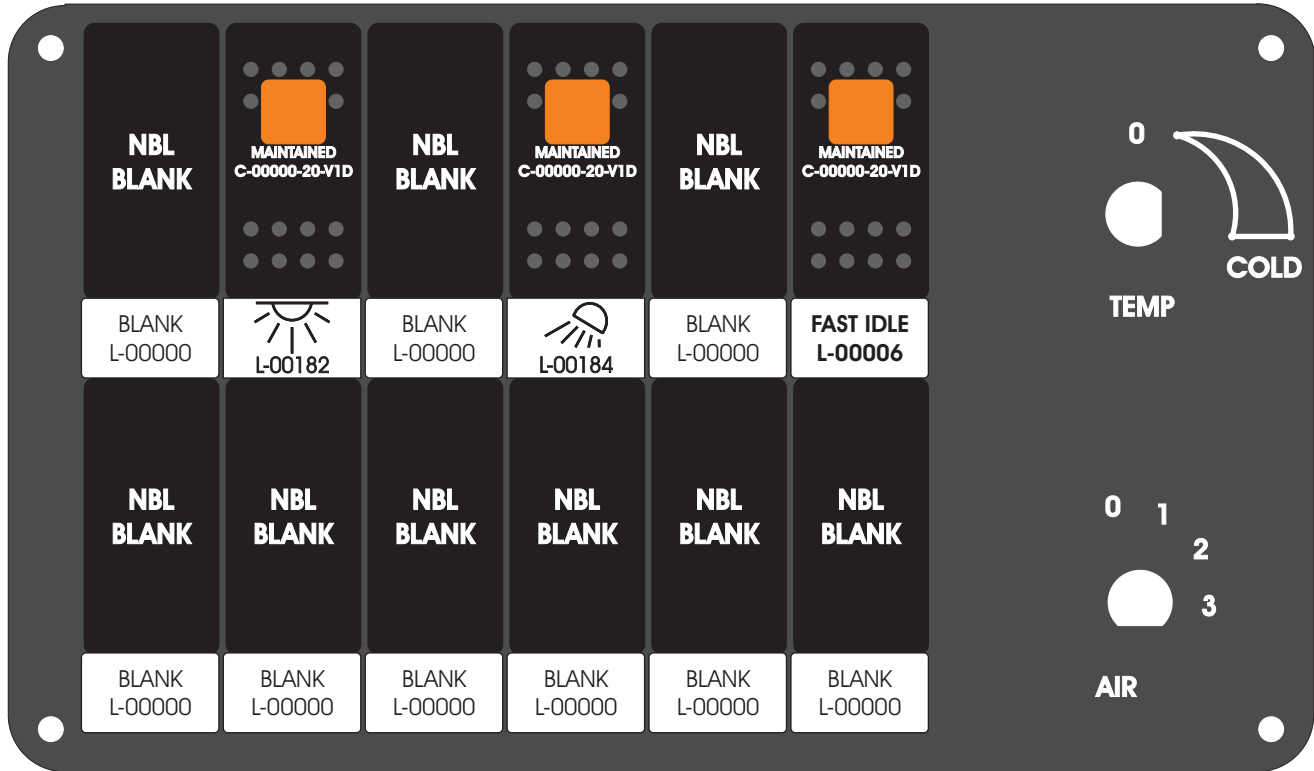

R. C. Tronics Incorporated

2573 East Kercher Road
Goshen, Indiana 46528
Toll Free 1-866-457-7790

Phone 1-574-642-3857
Fax 1-574-642-3858
<http://www.rctronics.com>

RCT-01407-0__80, Relays 4A, 4B, 6A, 6B, 7B.

FAC-01407-00000