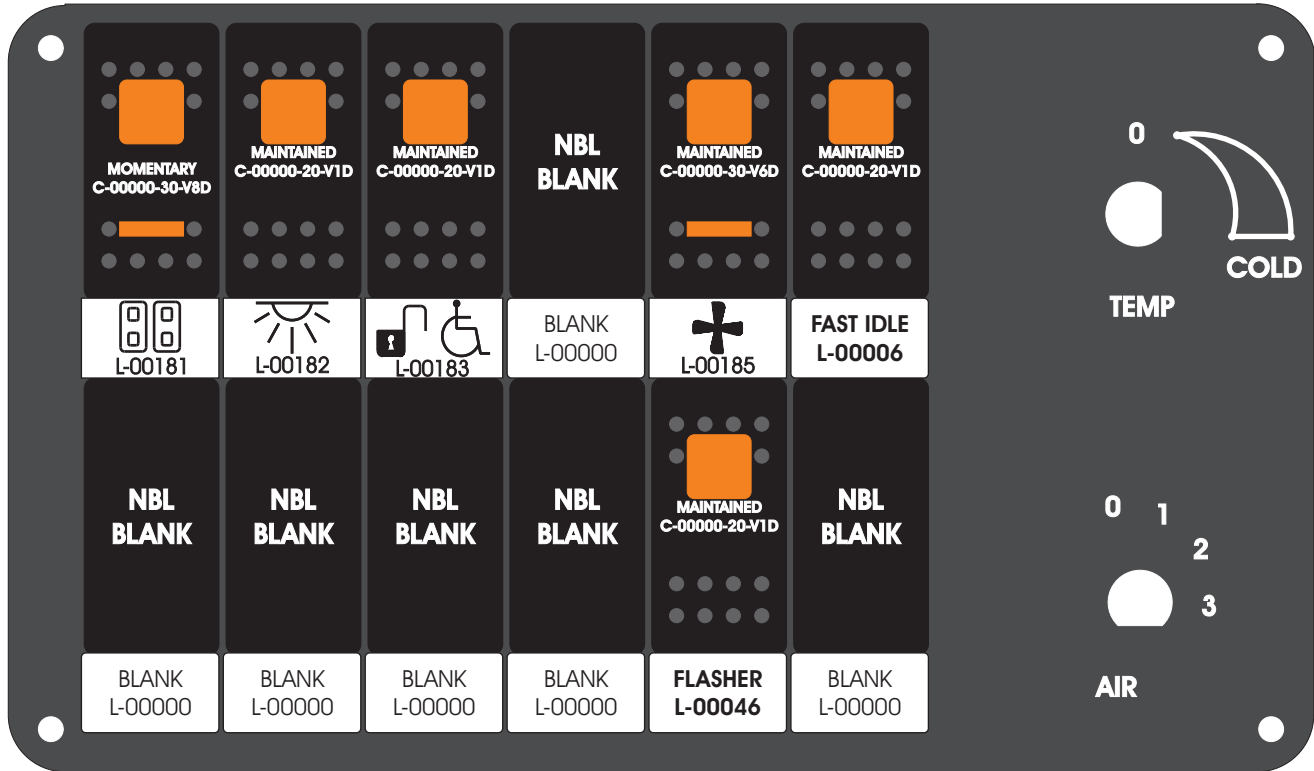

R. C. Tronics Incorporated

2573 East Kercher Road
Goshen, Indiana 46528
Toll Free 1-866-457-7790

Phone 1-574-642-3857
Fax 1-574-642-3858
<http://www.rctronics.com>

RCT-01407-0__81, Relays 4A, 4B, 6A, 6B, 7B.

FAC-01407-00000