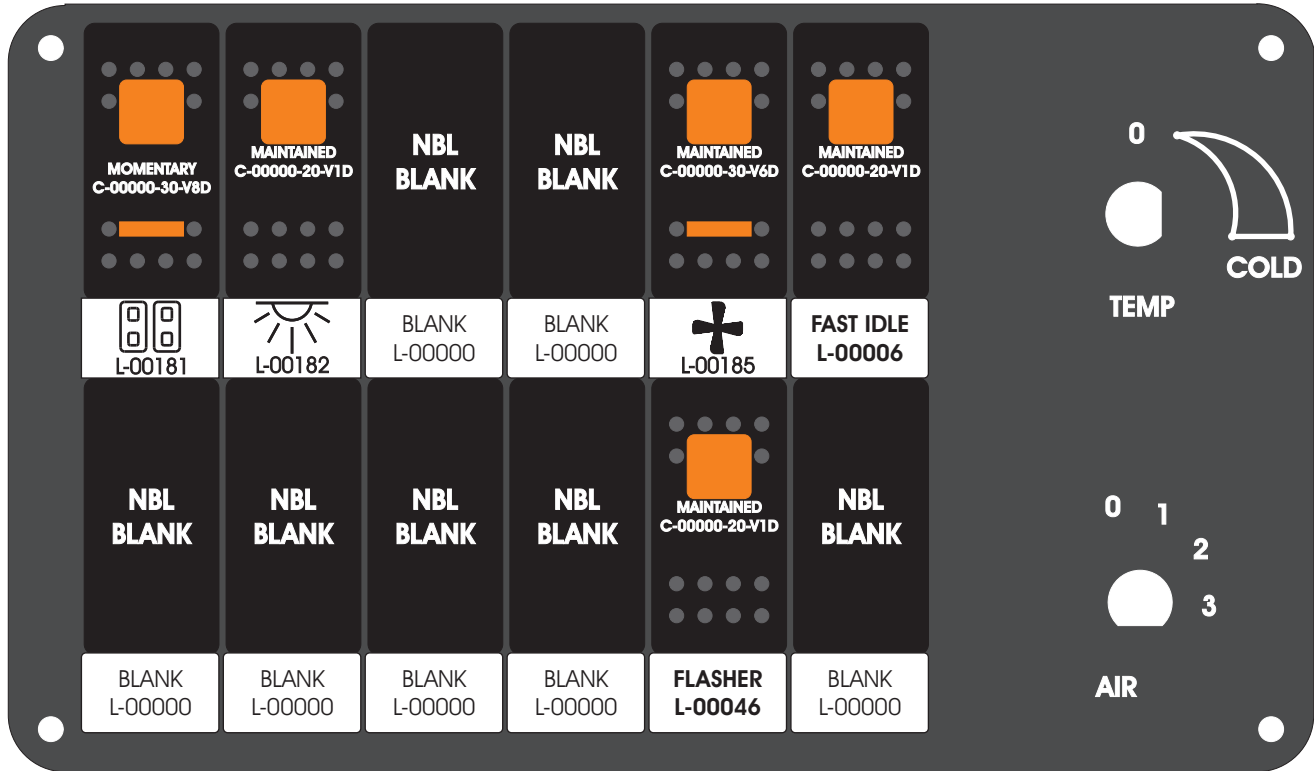

R. C. Tronics Incorporated

2573 East Kercher Road
Goshen, Indiana 46528
Toll Free 1-866-457-7790

Phone 1-574-642-3857
Fax 1-574-642-3858
<http://www.rctronics.com>

RCT-01407-0__82, Relays 4A, 4B, 6A, 6B, 7B.

FAC-01407-00000