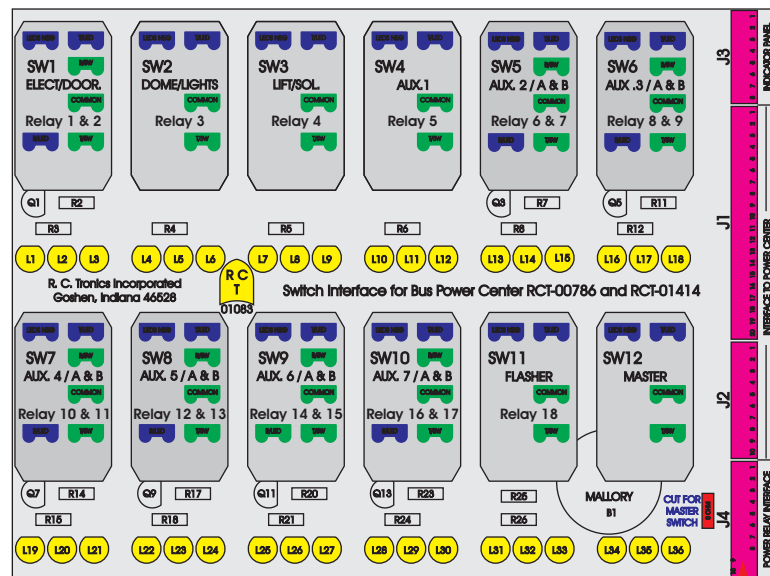

Wire Nut Together
Operates 4/A & 4/B.

S-01083

DAT-01349-13006 (6 INCH)