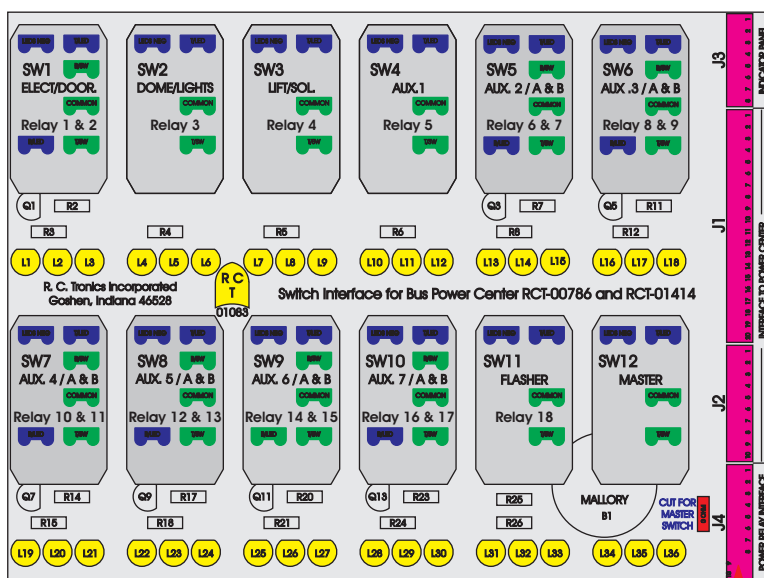

R. C. Tronics Incorporated

2573 East Kercher Road
Goshen, Indiana 46528
Toll Free 1-866-457-7790

Phone 1-574-642-3857
Fax 1-574-642-3858
<http://www.rctronics.com>

RCT-01407-0__83, Relays 4A, 4B, 6A, 6B, 7B.

FAC-01407-00000

S-01083

Amp Maten-Loc Three Pin Part Number 1-480700-0
Flat Face Down. Red 6/A, Black 6/B & Violet 7/B
Viewed with Ten Pin Tyco Connector Face Down.

Wire Nut Together
Operates 4/A & 4/B.