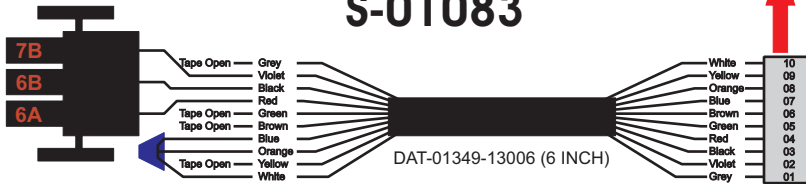

Amp Maten-Loc Three Pin Part Number 1-480700-0
Flat Face Down. Red 6/A, Black 6/B & Violet 7/B
Viewed with Ten Pin Tyco Connector Face Down.

Wire Nut Together
Operates 4/A & 4/B.