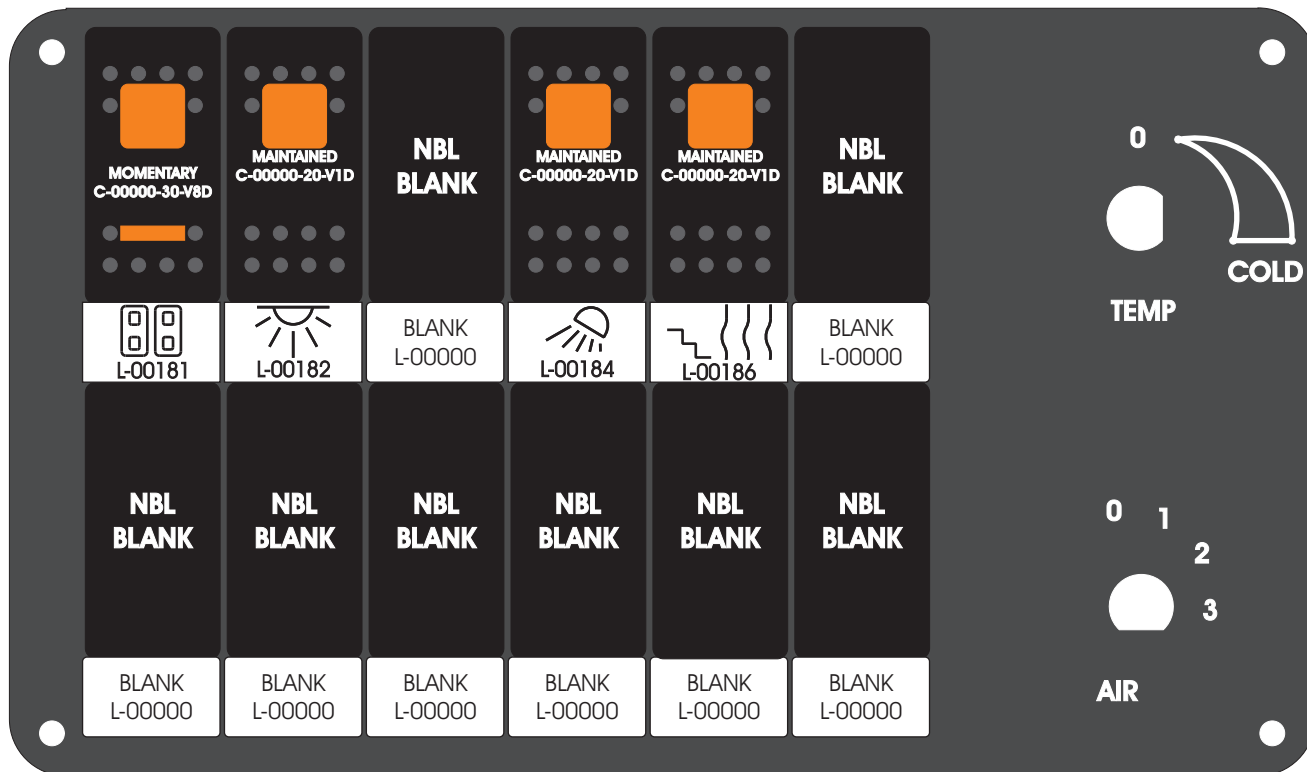

R. C. Tronics Incorporated

2573 East Kercher Road
Goshen, Indiana 46528
Toll Free 1-866-457-7790

Phone 1-574-642-3857
Fax 1-574-642-3858
<http://www.rctronics.com>

RCT-01407-0__83, Relays 4A, 4B, 6A, 6B, 7B.

FAC-01407-00000