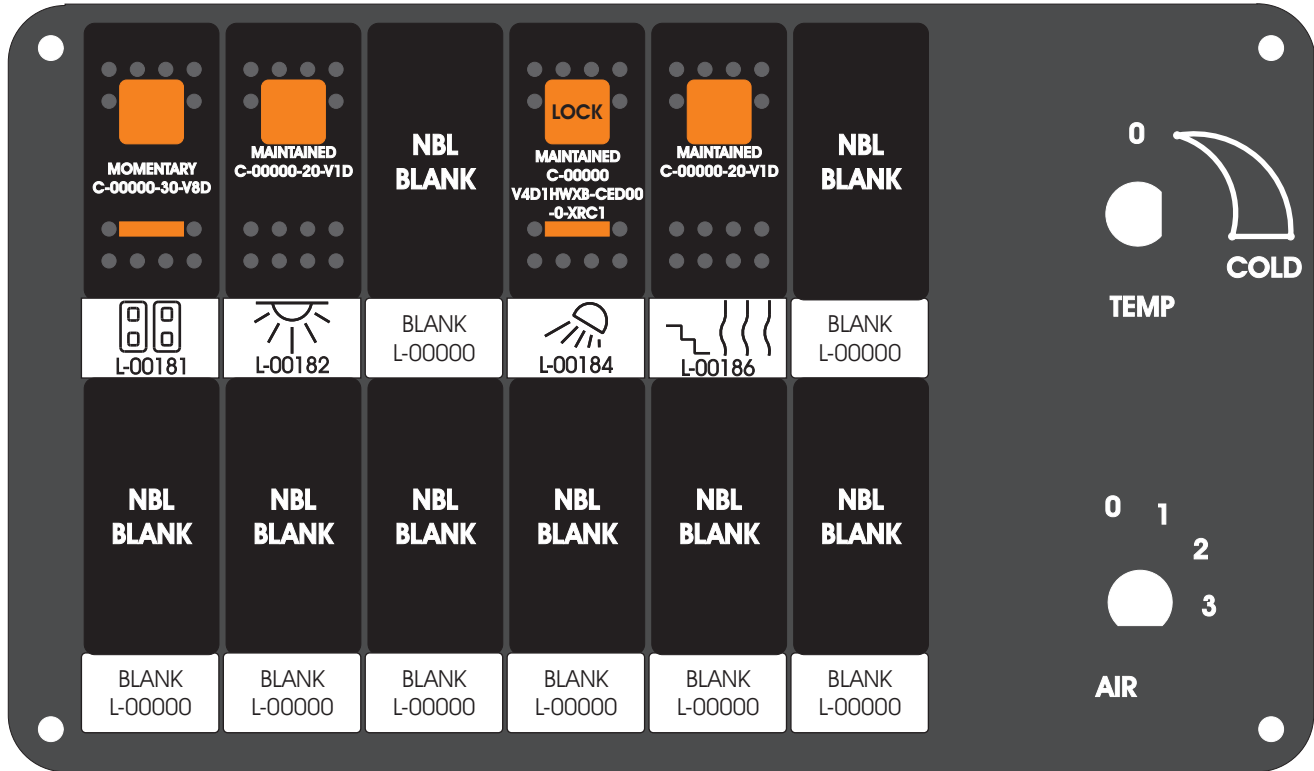

R. C. Tronics Incorporated

2573 East Kercher Road
Goshen, Indiana 46528
Toll Free 1-866-457-7790

Phone 1-574-642-3857
Fax 1-574-642-3858
<http://www.rctronics.com>

RCT-01407-0__84, Relays 4A, 4B, 6A, 6B, 7B.

FAC-01407-00000