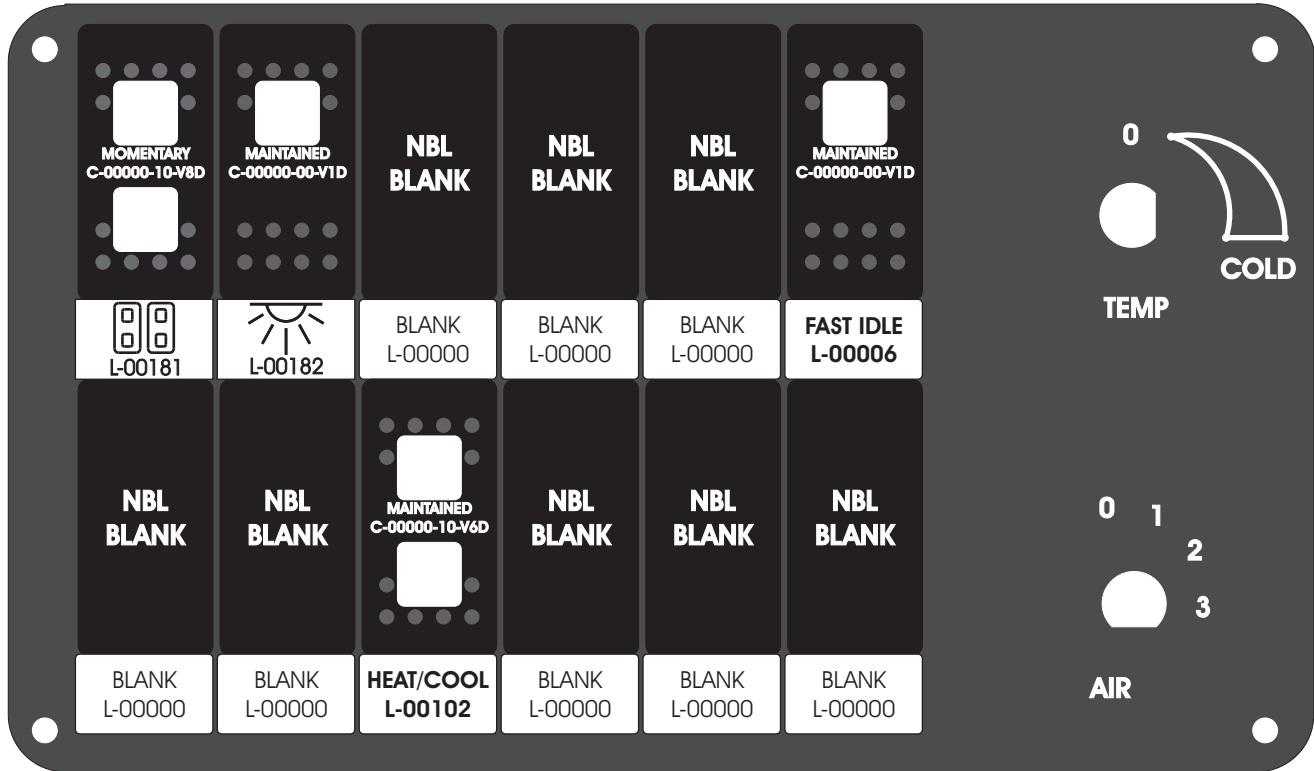

R. C. Tronics Incorporated

2573 East Kercher Road
Goshen, Indiana 46528
Toll Free 1-866-457-7790

Phone 1-574-642-3857
Fax 1-574-642-3858
<http://www.rctronics.com>

RCT-01407-0__86, Relays 4A, 4B, 6A, 6B, 7B.

FAC-01407-00000