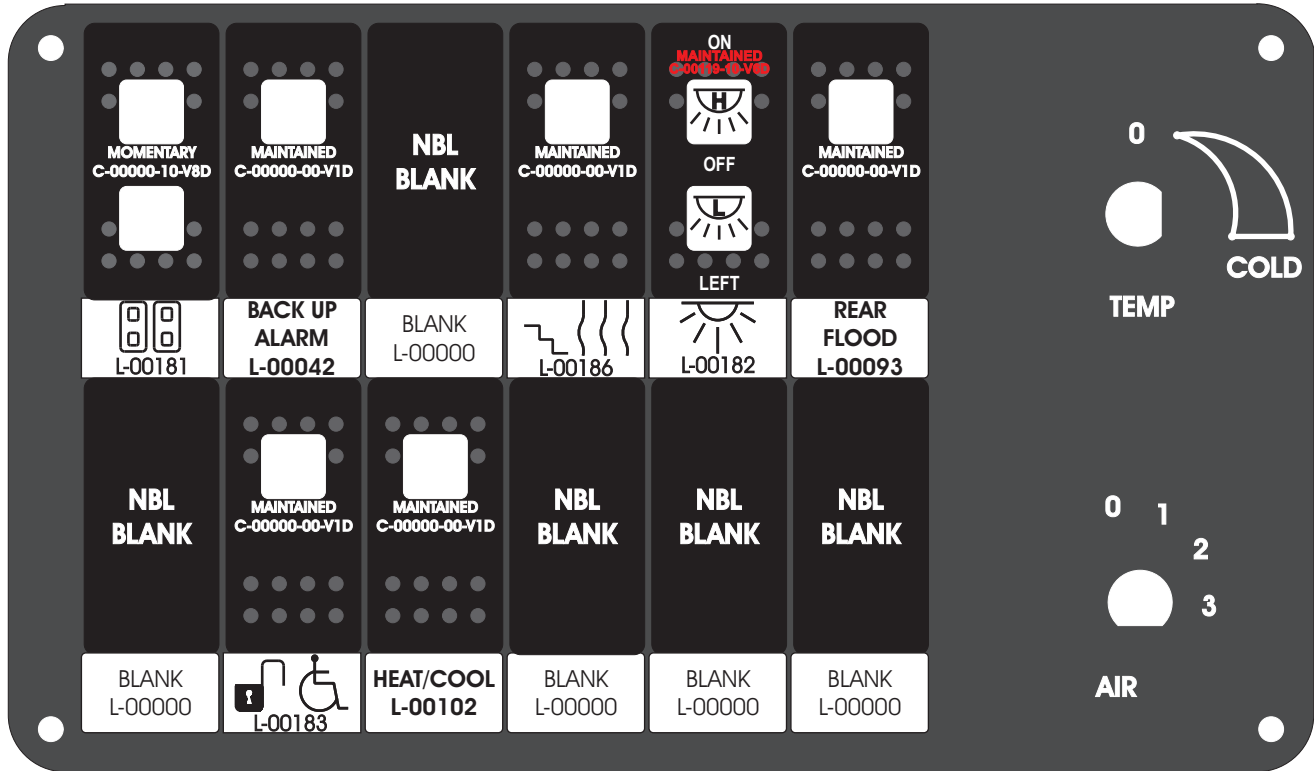

R. C. Tronics Incorporated

2573 East Kercher Road
Goshen, Indiana 46528
Toll Free 1-866-457-7790

Phone 1-574-642-3857
Fax 1-574-642-3858
<http://www.rctronics.com>

RCT-01407-0__87, Relays 4A, 4B, 6A, 6B, 7B.

FAC-01407-00000