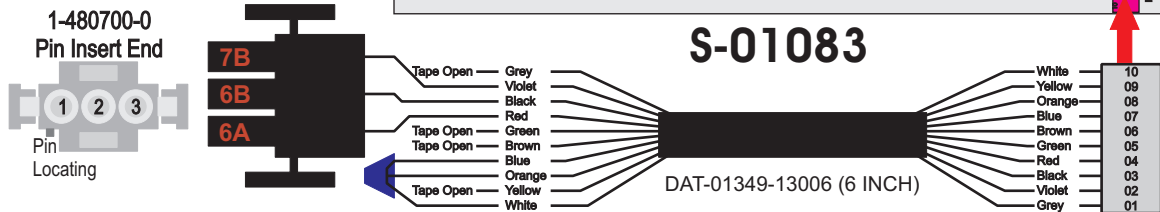

R. C. Tronics Incorporated

2573 East Kercher Road
 Goshen, Indiana 46528
 Toll Free 1-866-457-7790

Phone 1-574-642-3857
 Fax 1-574-642-3858
<http://www.rctronics.com>

RCT-01407-0__88, Relays 4A, 4B, 6A, 6B, 7B.

FAC-01407-00000

Amp Maten-Loc Three Pin Part Number 1-480700-0
 Flat Face Down. Red 6/A, Black 6/B & Violet 7/B
 Viewed with Ten Pin Tyco Connector Face Down.

Wire Nut Together
 Operates 4/A & 4/B.

Mate-N-Loc operates relays 6A, 6B & 7B with "IGNITION", on RCT-00786 or RCT-01414,
 Bus Power Center connects to J4 on RCT-01083, Dash Switch Center.
 Blue, Orange and White Operates 4A, 4B, with "IGNITION".