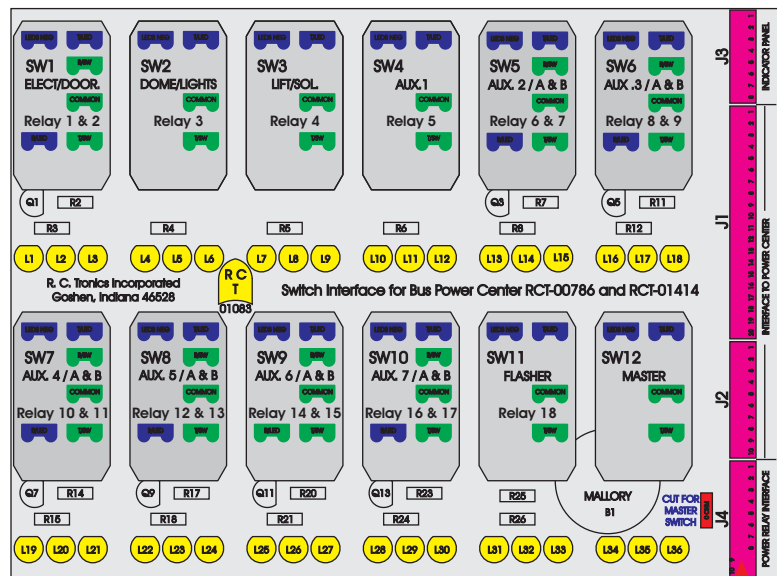

R. C. Tronics Incorporated

2573 East Kercher Road
 Goshen, Indiana 46528
 Toll Free 1-866-457-7790

Phone 1-574-642-3857
 Fax 1-574-642-3858
<http://www.rctronics.com>

RCT-01407-0__88, Relays 4A, 4B, 6A, 6B, 7B.

FAC-01407-00000

Amp Maten-Loc Three Pin Part Number 1-480700-0
 Flat Face Down. Red 6/A, Black 6/B & Violet 7/B
 Viewed with Ten Pin Tyco Connector Face Down.

Wire Nut Together
 Operates 4/A & 4/B.

Mate-N-Loc operates relays 6A, 6B & 7B with "IGNITION", on RCT-00786 or RCT-01414,
 Bus Power Center connects to J4 on RCT-01083, Dash Switch Center.
 Blue, Orange and White Operates 4A, 4B, with "IGNITION".