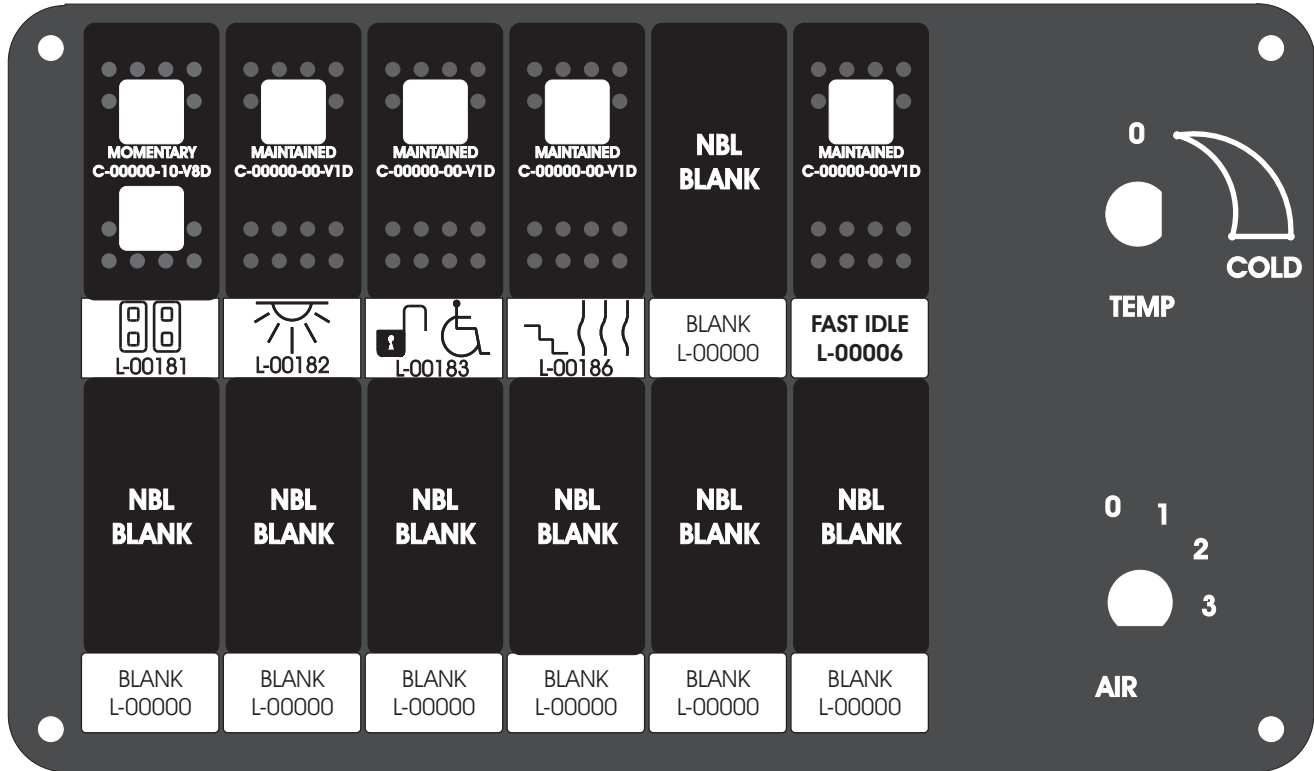

FAC-01407-00000

Amp Maten-Loc Three Pin Part Number 1-480700-0
 Flat Face Down. Red 6/A, Black 6/B & Violet 7/B
 Viewed with Ten Pin Tyco Connector Face Down.

Wire Nut Together
 Operates 4/A & 4/B.

Mate-N-Loc operates relays 6A, 6B & 7B with "IGNITION", on RCT-00786 or RCT-01414,
 Bus Power Center connects to J4 on RCT-01083, Dash Switch Center.
 Blue, Orange and White Operates 4A, 4B, with "IGNITION".