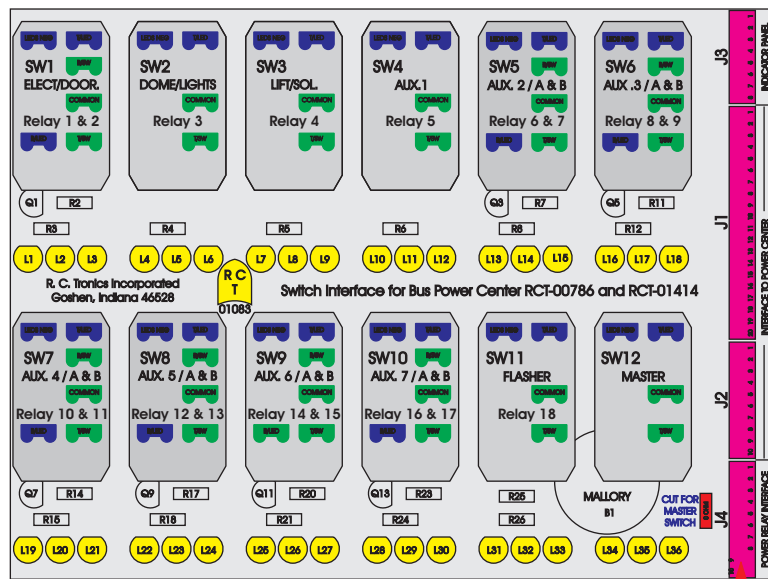

R. C. Tronics Incorporated

2573 East Kercher Road
Goshen, Indiana 46528
Toll Free 1-866-457-7790

Phone 1-574-642-3857
Fax 1-574-642-3858
<http://www.rctronics.com>

RCT-01407-0__89, Relays 4A, 4B, 6A, 6B, 7B.

FAC-01407-00000

S-01083

Wire Nut Together
Operates 4/A & 4/B.