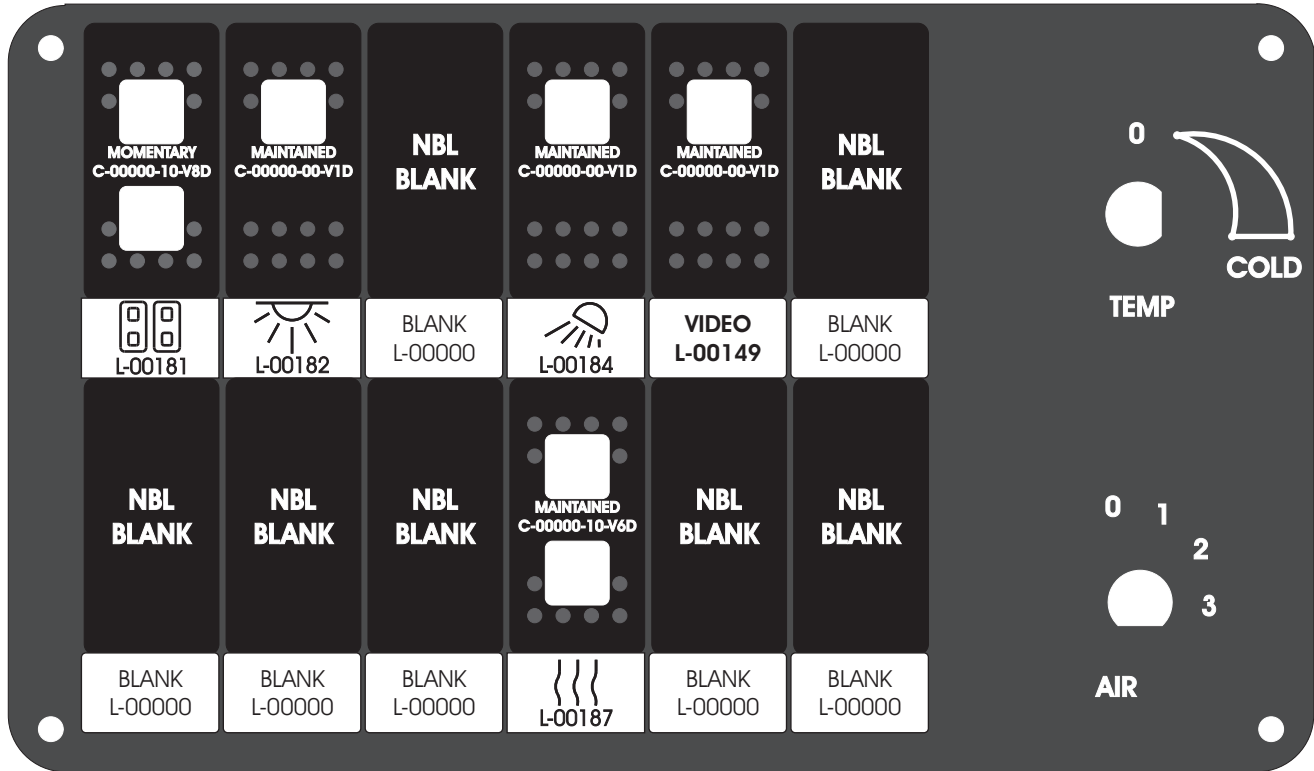

R. C. Tronics Incorporated

2573 East Kercher Road
Goshen, Indiana 46528
Toll Free 1-866-457-7790

Phone 1-574-642-3857
Fax 1-574-642-3858
<http://www.rctronics.com>

RCT-01407-0__89, Relays 4A, 4B, 6A, 6B, 7B.

FAC-01407-00000