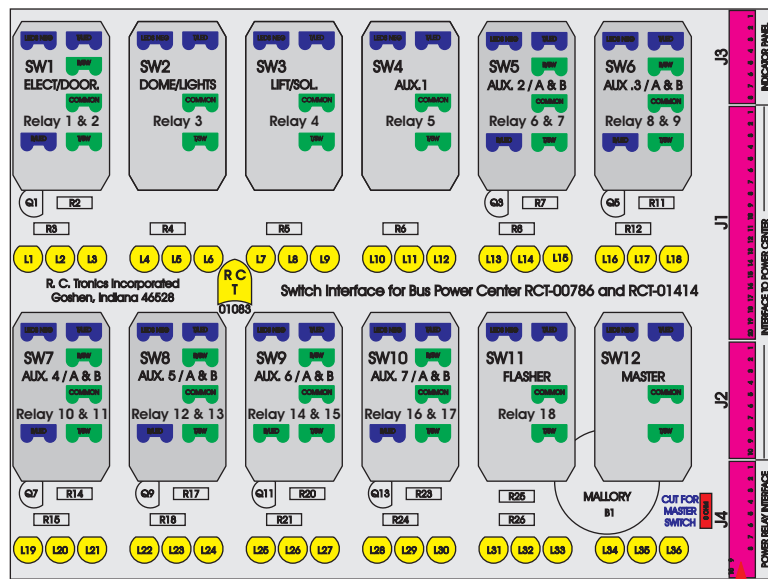

R. C. Tronics Incorporated

2573 East Kercher Road
Goshen, Indiana 46528
Toll Free 1-866-457-7790

Phone 1-574-642-3857
Fax 1-574-642-3858
<http://www.rctronics.com>

RCT-01407-0__90, Relays 4A, 4B, 6A, 6B, 7B.

FAC-01407-00000

S-01083

Wire Nut Together
Operates 4/A & 4/B.