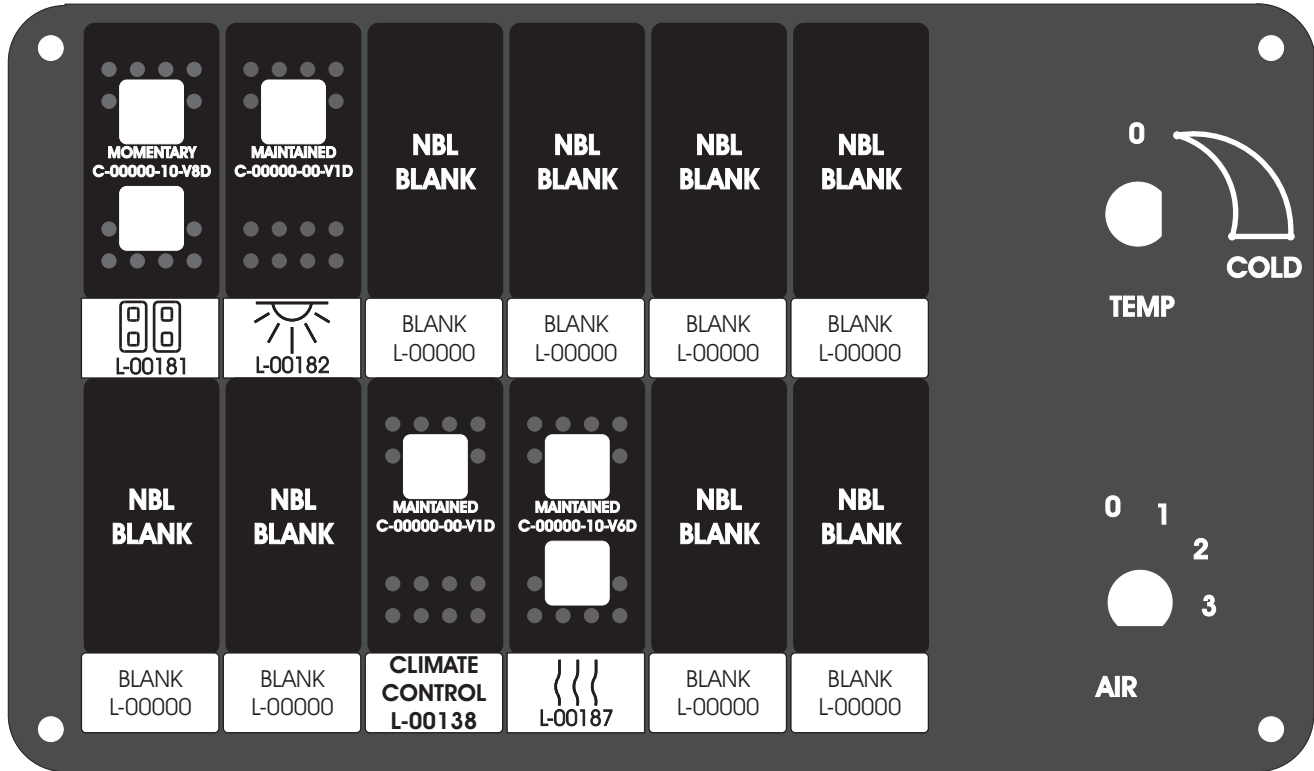

R. C. Tronics Incorporated

2573 East Kercher Road
Goshen, Indiana 46528
Toll Free 1-866-457-7790

Phone 1-574-642-3857
Fax 1-574-642-3858
<http://www.rctronics.com>

RCT-01407-0__90, Relays 4A, 4B, 6A, 6B, 7B.

FAC-01407-00000