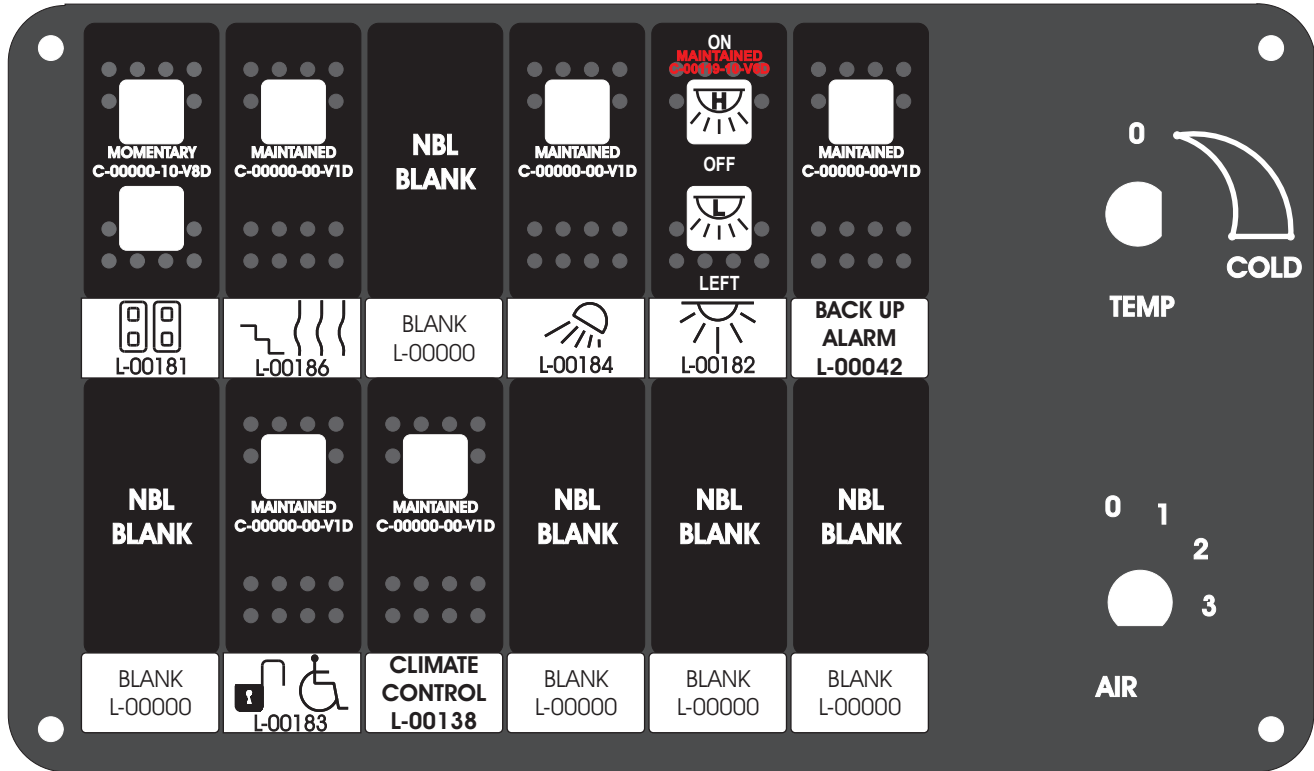

R. C. Tronics Incorporated

2573 East Kercher Road
Goshen, Indiana 46528
Toll Free 1-866-457-7790

Phone 1-574-642-3857
Fax 1-574-642-3858
<http://www.rctronics.com>

RCT-01407-0__91, Relays 4A, 4B, 6A, 6B, 7B.

FAC-01407-00000