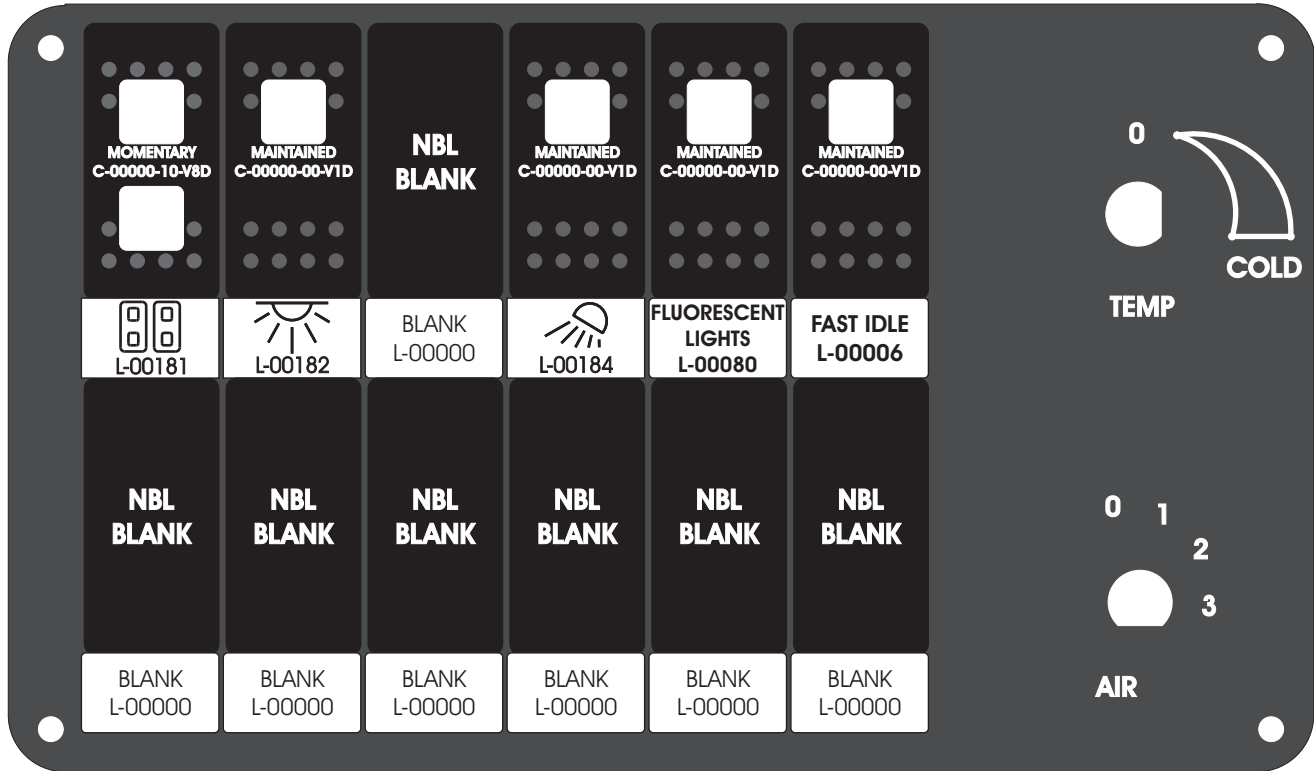

R. C. Tronics Incorporated

2573 East Kercher Road
Goshen, Indiana 46528
Toll Free 1-866-457-7790

Phone 1-574-642-3857
Fax 1-574-642-3858
<http://www.rctronics.com>

RCT-01407-0__92, Relays 4A, 4B, 6A, 6B, 7B.

FAC-01407-00000