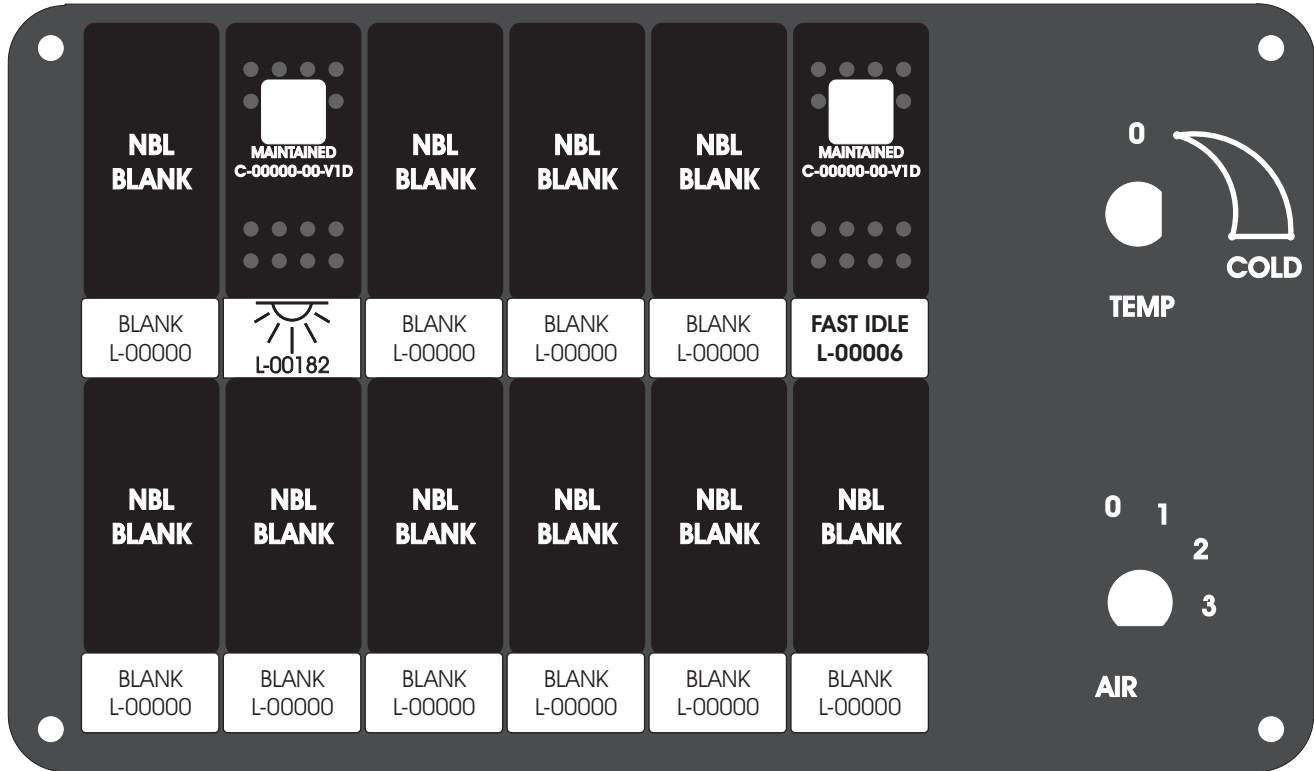

R. C. Tronics Incorporated

2573 East Kercher Road
Goshen, Indiana 46528
Toll Free 1-866-457-7790

Phone 1-574-642-3857
Fax 1-574-642-3858
<http://www.rctronics.com>

RCT-01407-0__93, Relays 4A, 4B, 6A, 6B, 7B.

FAC-01407-00000