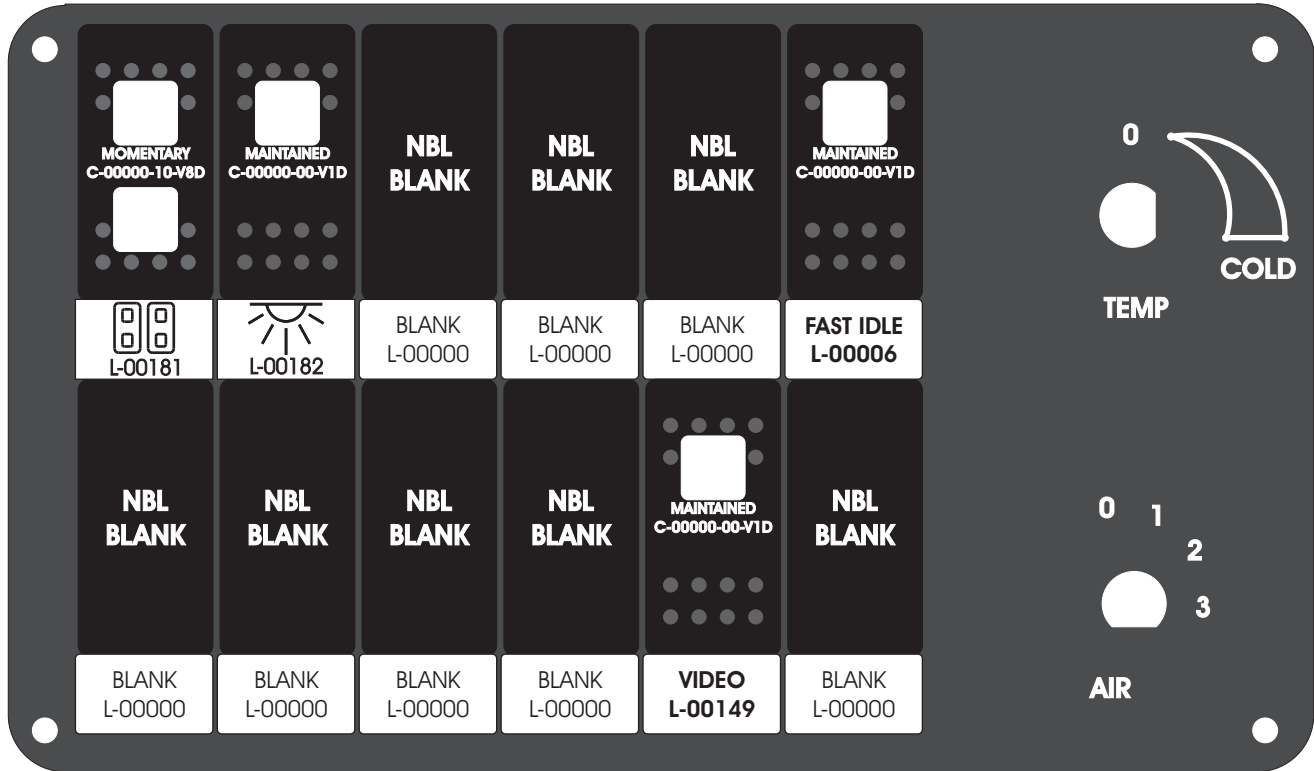

R. C. Tronics Incorporated

2573 East Kercher Road
Goshen, Indiana 46528
Toll Free 1-866-457-7790

Phone 1-574-642-3857
Fax 1-574-642-3858
<http://www.rctronics.com>

RCT-01407-0__94, Relays 4A, 4B, 6A, 6B, 7B.

FAC-01407-00000