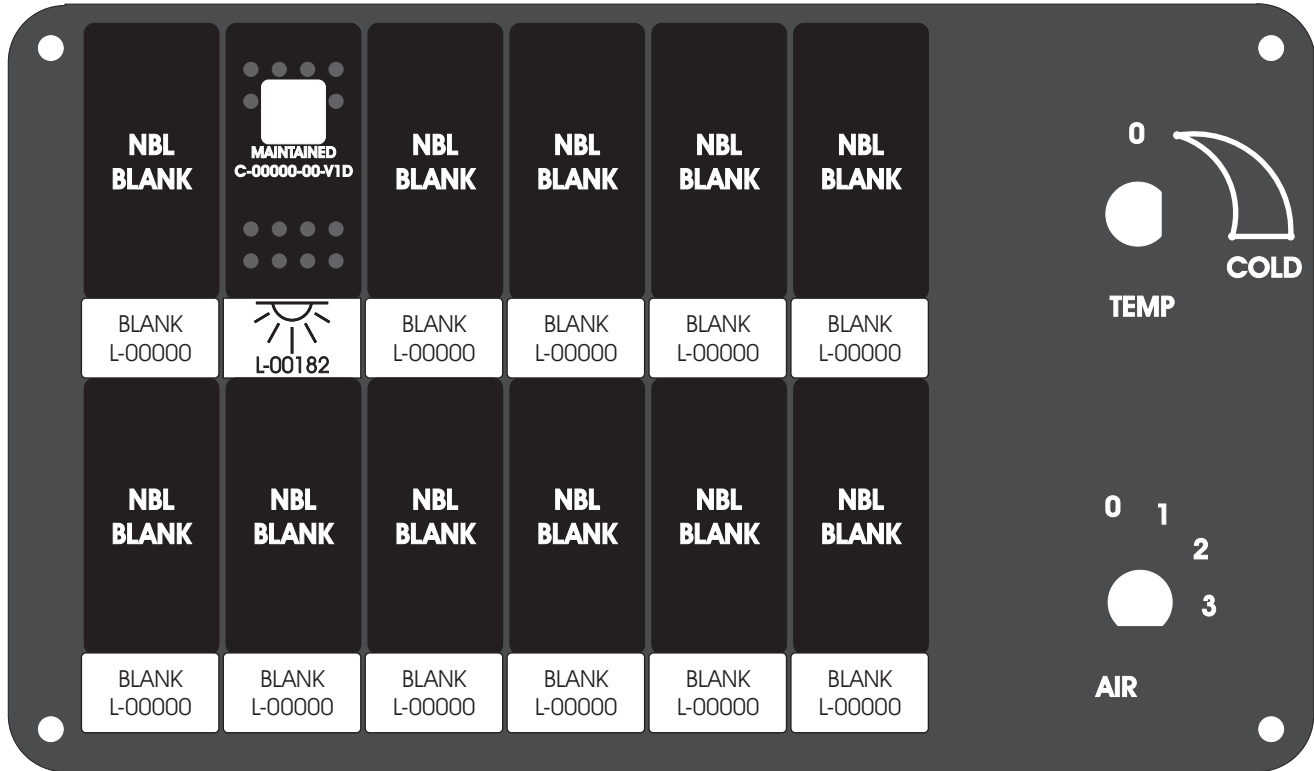

R. C. Tronics Incorporated

2573 East Kercher Road
Goshen, Indiana 46528
Toll Free 1-866-457-7790

Phone 1-574-642-3857
Fax 1-574-642-3858
<http://www.rctronics.com>

RCT-01407-0__95, Relays 4A, 4B, 6A, 6B, 7B.

FAC-01407-00000