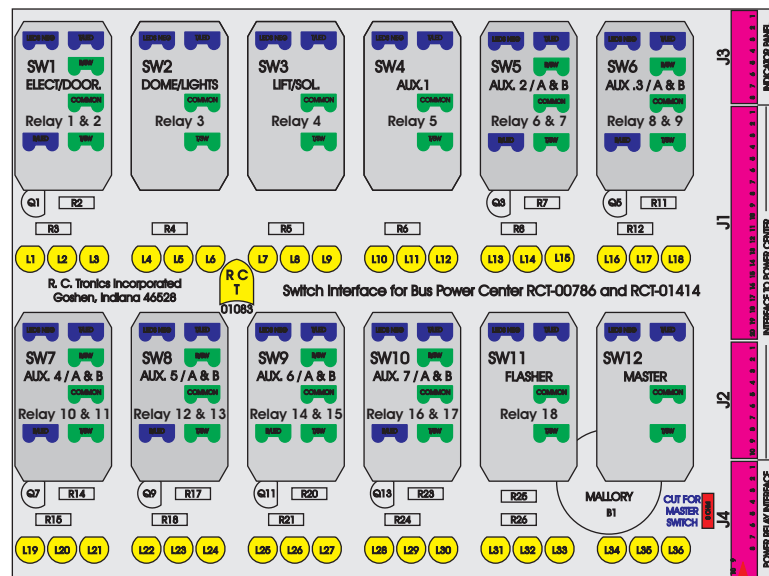

Wire Nut Together
Operates 4/A & 4/B.

S-01083