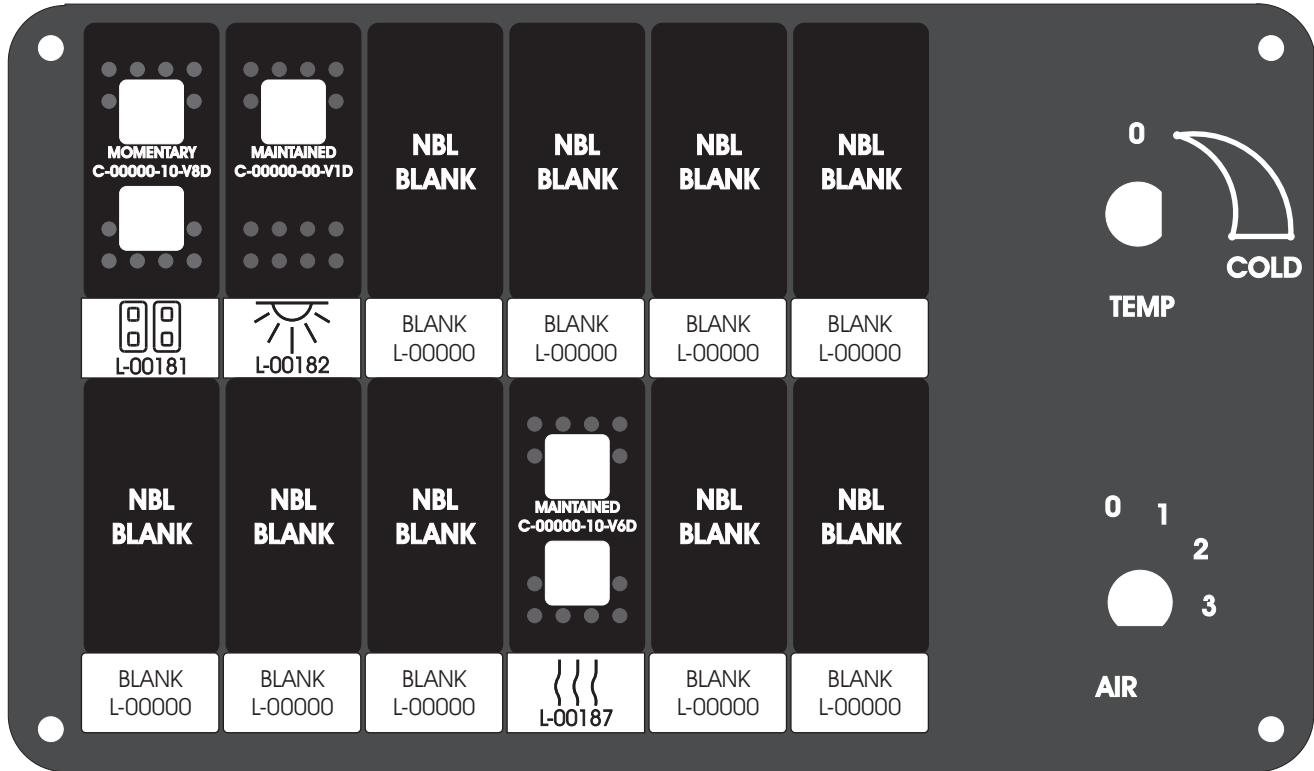

R. C. Tronics Incorporated

2573 East Kercher Road
Goshen, Indiana 46528
Toll Free 1-866-457-7790

Phone 1-574-642-3857
Fax 1-574-642-3858
<http://www.rctronics.com>

RCT-01407-0__96, Relays 4A, 4B, 6A, 6B, 7B.

FAC-01407-00000