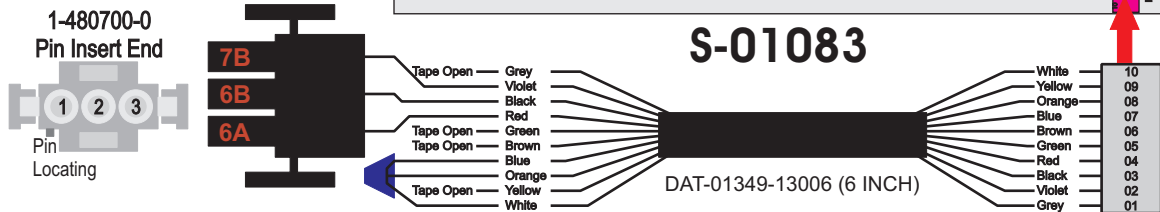

R. C. Tronics Incorporated

2573 East Kercher Road
Goshen, Indiana 46528
Toll Free 1-866-457-7790

Phone 1-574-642-3857
Fax 1-574-642-3858
<http://www.rctronics.com>

RCT-01407-0__97, Relays 4A, 4B, 6A, 6B, 7B.

FAC-01407-00000

Amp Maten-Loc Three Pin Part Number 1-480700-0
Flat Face Down. Red 6/A, Black 6/B & Violet 7/B
Viewed with Ten Pin Tyco Connector Face Down.

Wire Nut Together
Operates 4/A & 4/B.

Mate-N-Loc operates relays 6A, 6B & 7B with "IGNITION", on RCT-00786 or RCT-01414,
Bus Power Center connects to J4 on RCT-01083, Dash Switch Center.
Blue, Orange and White Operates 4A, 4B, with "IGNITION".