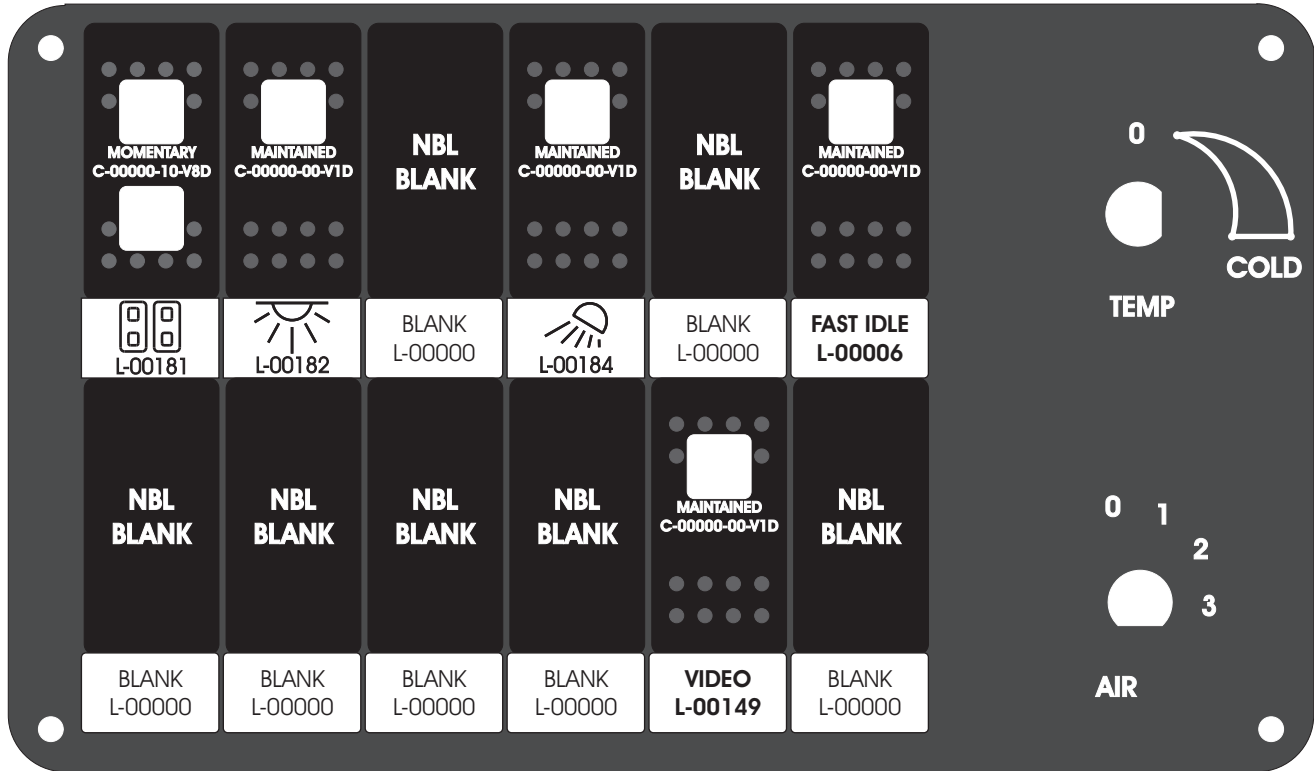

FAC-01407-00000

Amp Maten-Loc Three Pin Part Number 1-480700-0
Flat Face Down. Red 6/A, Black 6/B & Violet 7/B
Viewed with Ten Pin Tyco Connector Face Down.

Wire Nut Together
Operates 4/A & 4/B.

Mate-N-Loc operates relays 6A, 6B & 7B with "IGNITION", on RCT-00786 or RCT-01414,
Bus Power Center connects to J4 on RCT-01083, Dash Switch Center.
Blue, Orange and White Operates 4A, 4B, with "IGNITION".