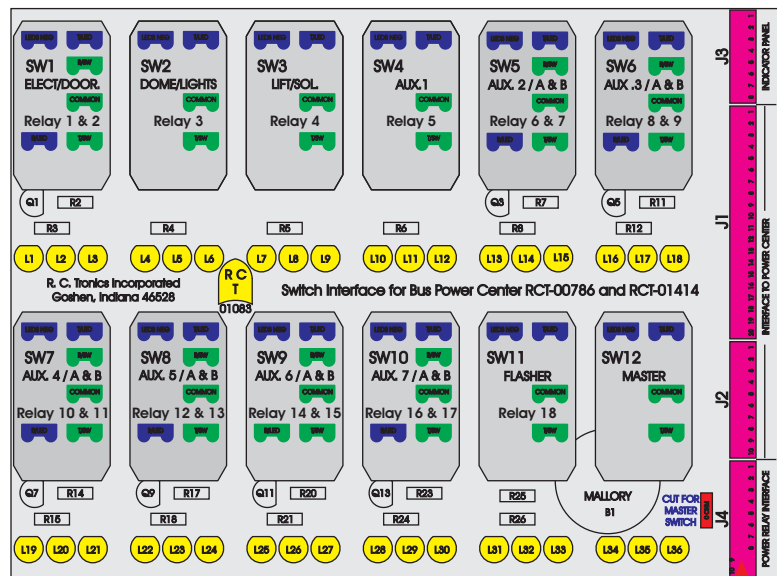

R. C. Tronics Incorporated

2573 East Kercher Road
Goshen, Indiana 46528
Toll Free 1-866-457-7790

Phone 1-574-642-3857
Fax 1-574-642-3858
<http://www.rctronics.com>

RCT-01407-0__97, Relays 4A, 4B, 6A, 6B, 7B.

FAC-01407-00000

Amp Maten-Loc Three Pin Part Number 1-480700-0
Flat Face Down. Red 6/A, Black 6/B & Violet 7/B
Viewed with Ten Pin Tyco Connector Face Down.

Wire Nut Together
Operates 4/A & 4/B.

Mate-N-Loc operates relays 6A, 6B & 7B with "IGNITION", on RCT-00786 or RCT-01414,
Bus Power Center connects to J4 on RCT-01083, Dash Switch Center.
Blue, Orange and White Operates 4A, 4B, with "IGNITION".