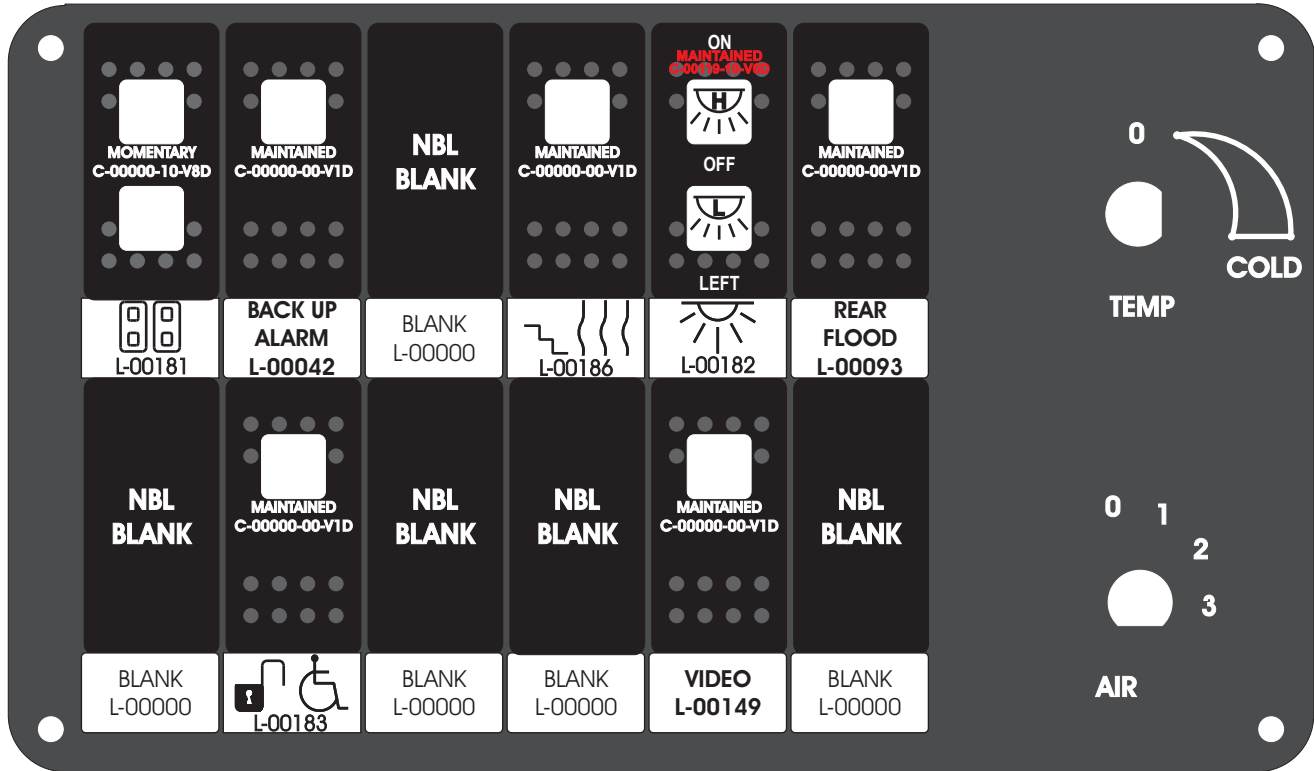

R. C. Tronics Incorporated

2573 East Kercher Road
Goshen, Indiana 46528
Toll Free 1-866-457-7790

Phone 1-574-642-3857
Fax 1-574-642-3858
<http://www.rctronics.com>

RCT-01407-0__98, Relays 4A, 4B, 6A, 6B, 7B.

FAC-01407-00000