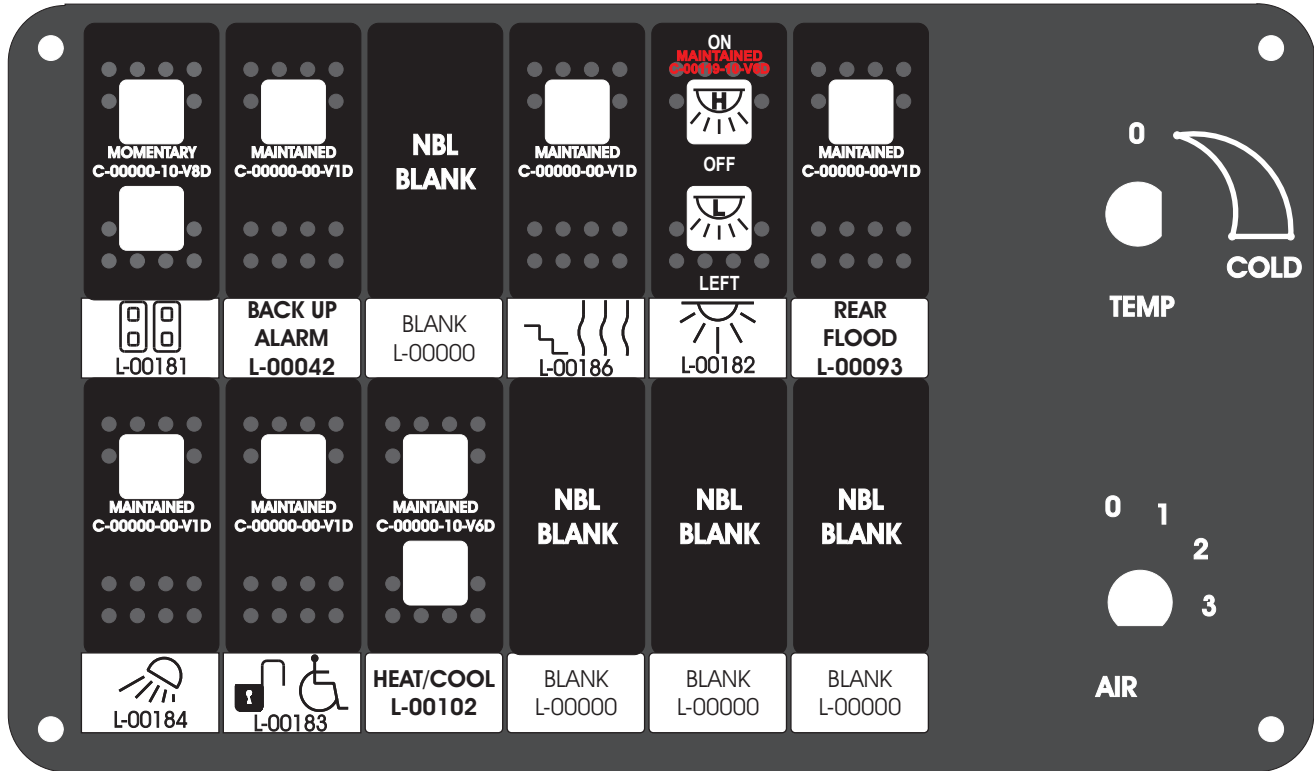

R. C. Tronics Incorporated

2573 East Kercher Road
Goshen, Indiana 46528
Toll Free 1-866-457-7790

Phone 1-574-642-3857
Fax 1-574-642-3858
<http://www.rctronics.com>

RCT-01407-0__99, Relays 4A, 4B, 6A, 6B, 7B.

FAC-01407-00000