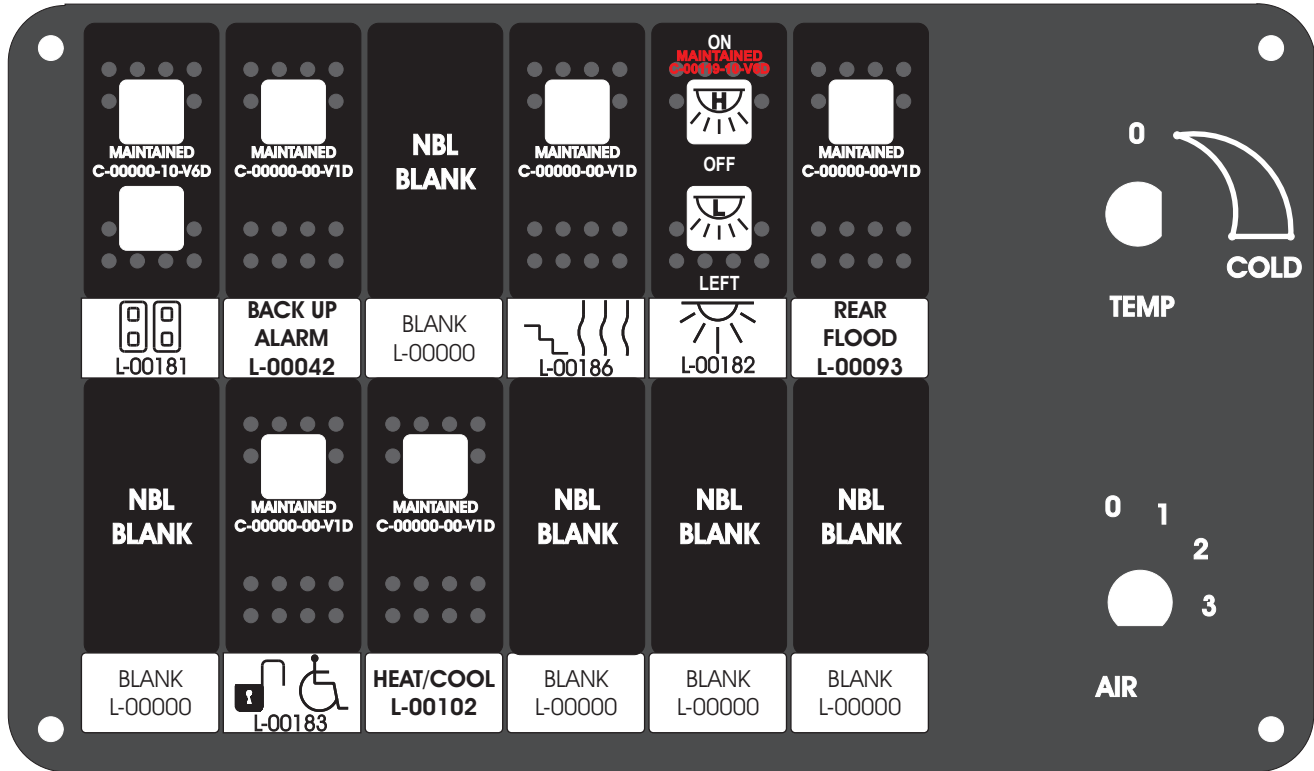

R. C. Tronics Incorporated

2573 East Kercher Road
Goshen, Indiana 46528
Toll Free 1-866-457-7790

Phone 1-574-642-3857
Fax 1-574-642-3858
<http://www.rctronics.com>

RCT-01407-1__01, Relays 4A, 4B, 6A, 6B, 7B.

FAC-01407-00000