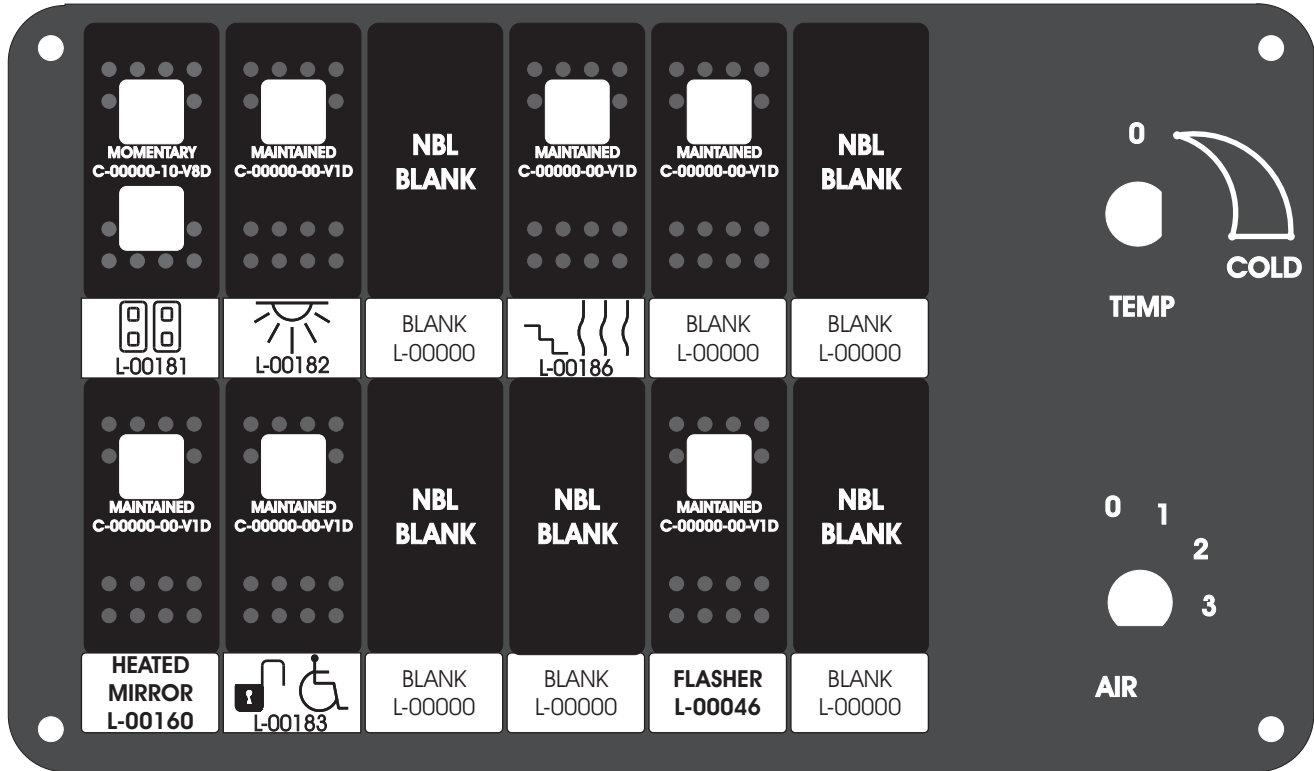

R. C. Tronics Incorporated

2573 East Kercher Road
Goshen, Indiana 46528
Toll Free 1-866-457-7790

Phone 1-574-642-3857
Fax 1-574-642-3858
<http://www.rctronics.com>

RCT-01407-1__02, Relays 4A, 4B, 6A, 6B, 7B.

FAC-01407-00000