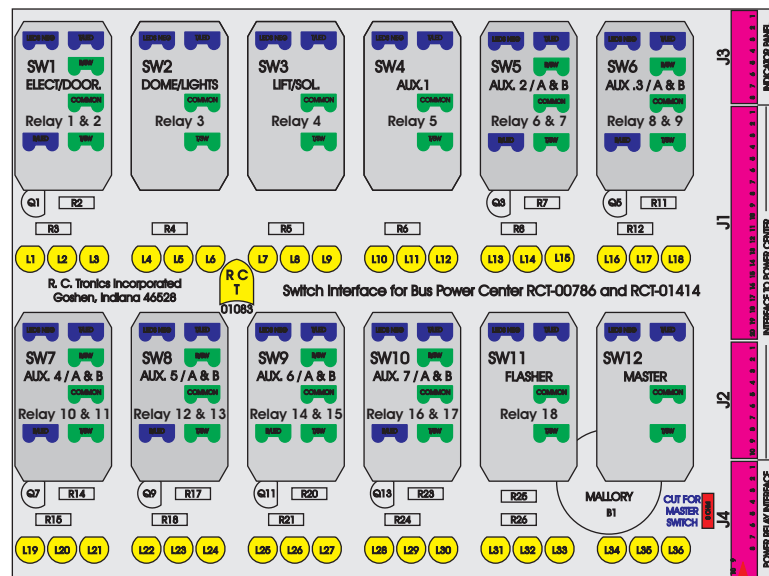

R. C. Tronics Incorporated

2573 East Kercher Road
Goshen, Indiana 46528
Toll Free 1-866-457-7790

Phone 1-574-642-3857
Fax 1-574-642-3858
<http://www.rctronics.com>

RCT-01407-1__02, Relays 4A, 4B, 6A, 6B, 7B.

FAC-01407-00000

S-01083

Wire Nut Together
Operates 4/A & 4/B.