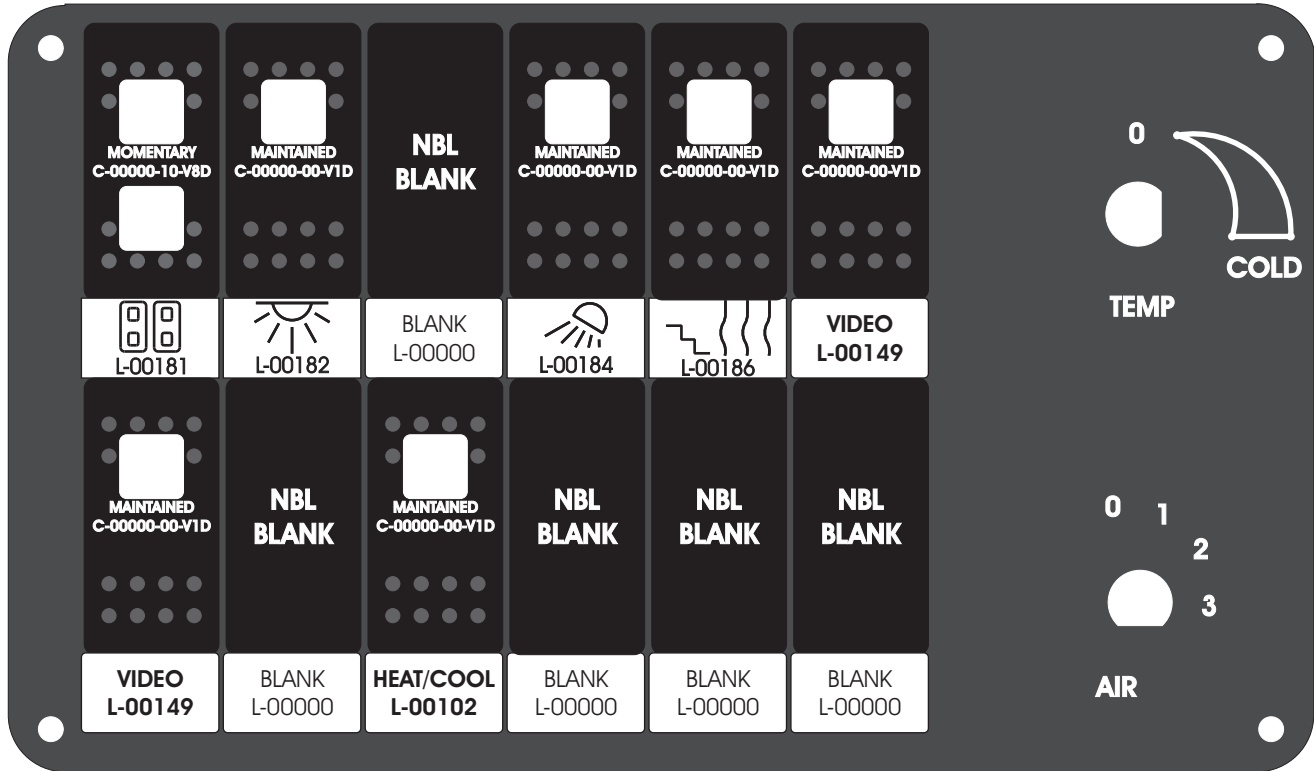

R. C. Tronics Incorporated

2573 East Kercher Road
Goshen, Indiana 46528
Toll Free 1-866-457-7790

Phone 1-574-642-3857
Fax 1-574-642-3858
<http://www.rctronics.com>

RCT-01407-1__03, Relays 4A, 4B, 6A, 6B, 7B.

FAC-01407-00000