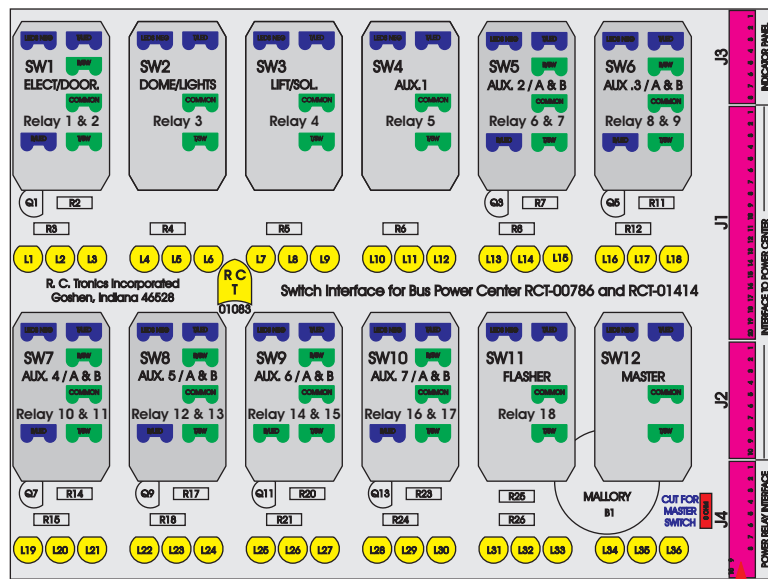

R. C. Tronics Incorporated

2573 East Kercher Road
Goshen, Indiana 46528
Toll Free 1-866-457-7790

Phone 1-574-642-3857
Fax 1-574-642-3858
<http://www.rctronics.com>

RCT-01407-1__03, Relays 4A, 4B, 6A, 6B, 7B.

FAC-01407-00000

S-01083

Wire Nut Together
Operates 4/A & 4/B.