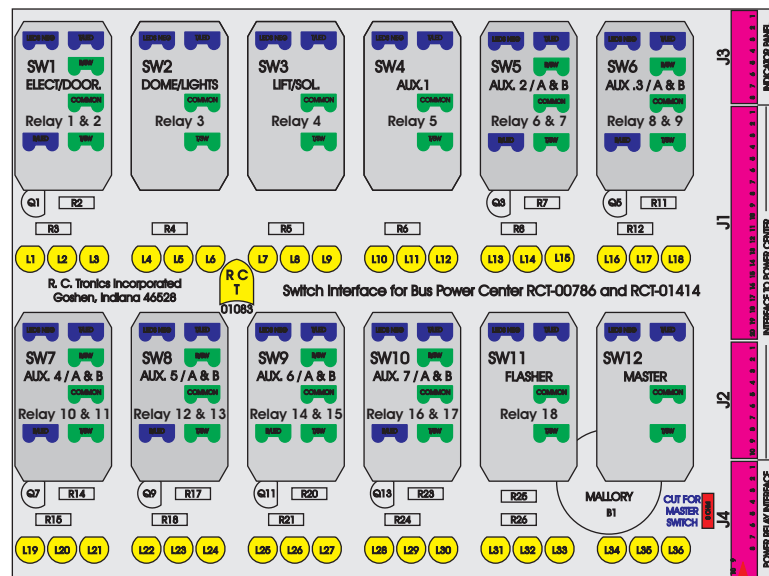

FAC-01407-00000