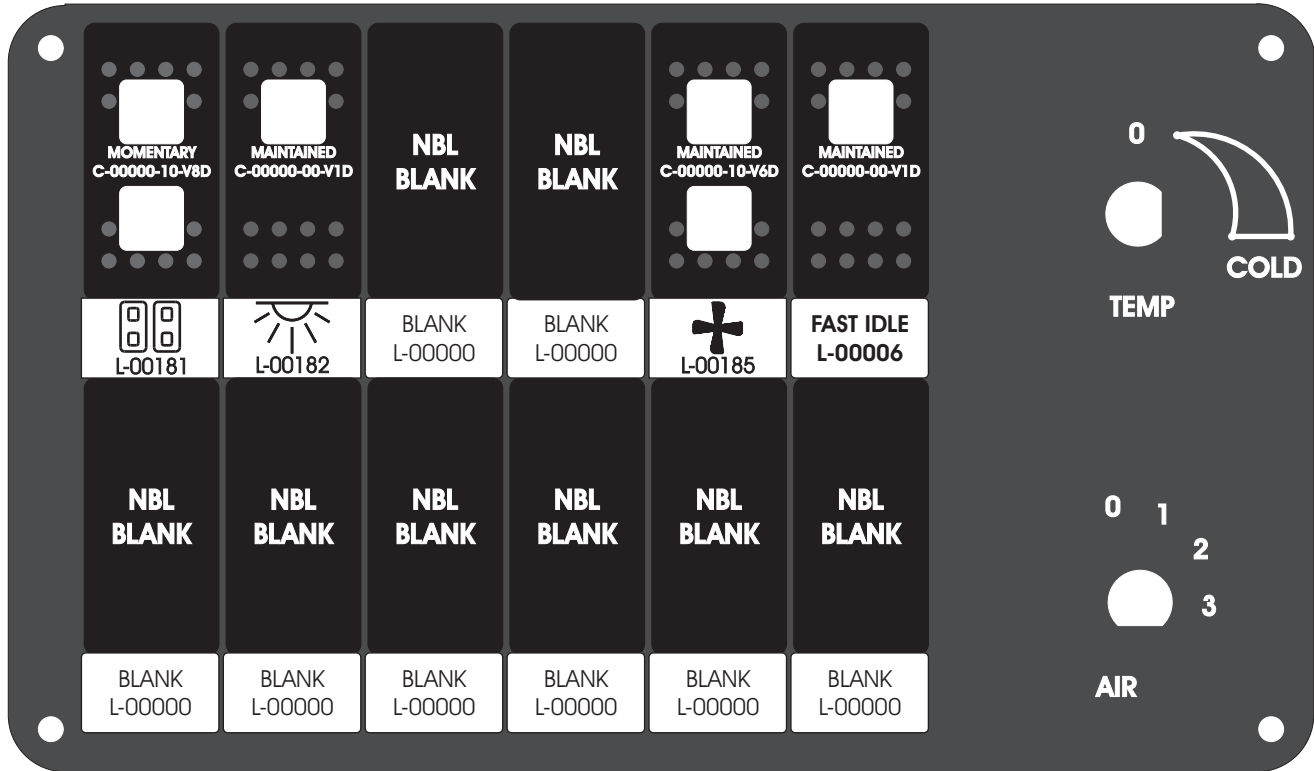

R. C. Tronics Incorporated

2573 East Kercher Road
Goshen, Indiana 46528
Toll Free 1-866-457-7790

Phone 1-574-642-3857
Fax 1-574-642-3858
<http://www.rctronics.com>

RCT-01407-1__04, Relays 4A, 4B, 6A, 6B, 7B.

FAC-01407-00000