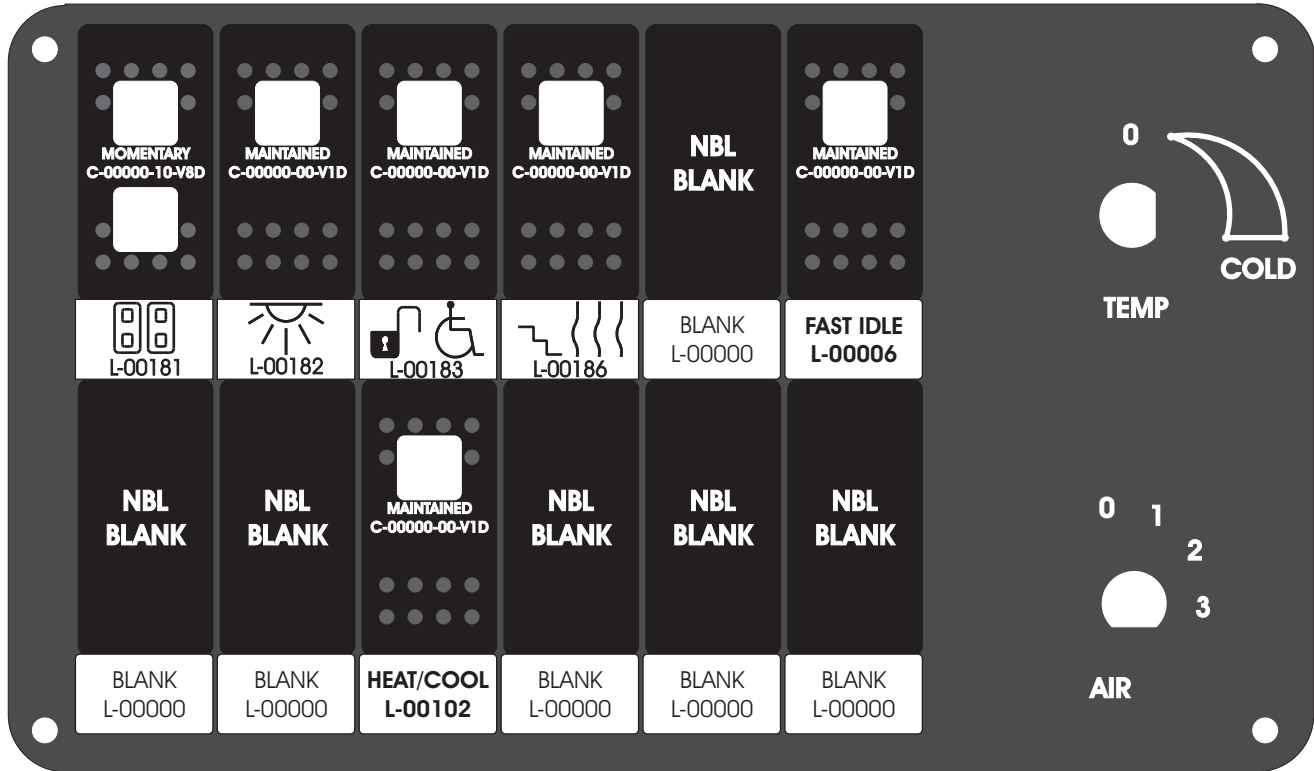

R. C. Tronics Incorporated

2573 East Kercher Road
Goshen, Indiana 46528
Toll Free 1-866-457-7790

Phone 1-574-642-3857
Fax 1-574-642-3858
<http://www.rctronics.com>

RCT-01407-1__05, Relays 4A, 4B, 6A, 6B, 7B.

FAC-01407-00000