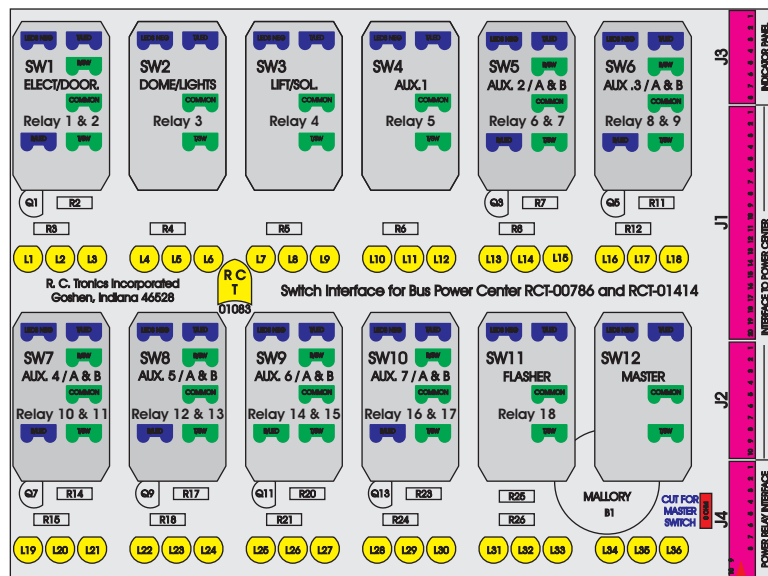

FAC-01407-00000