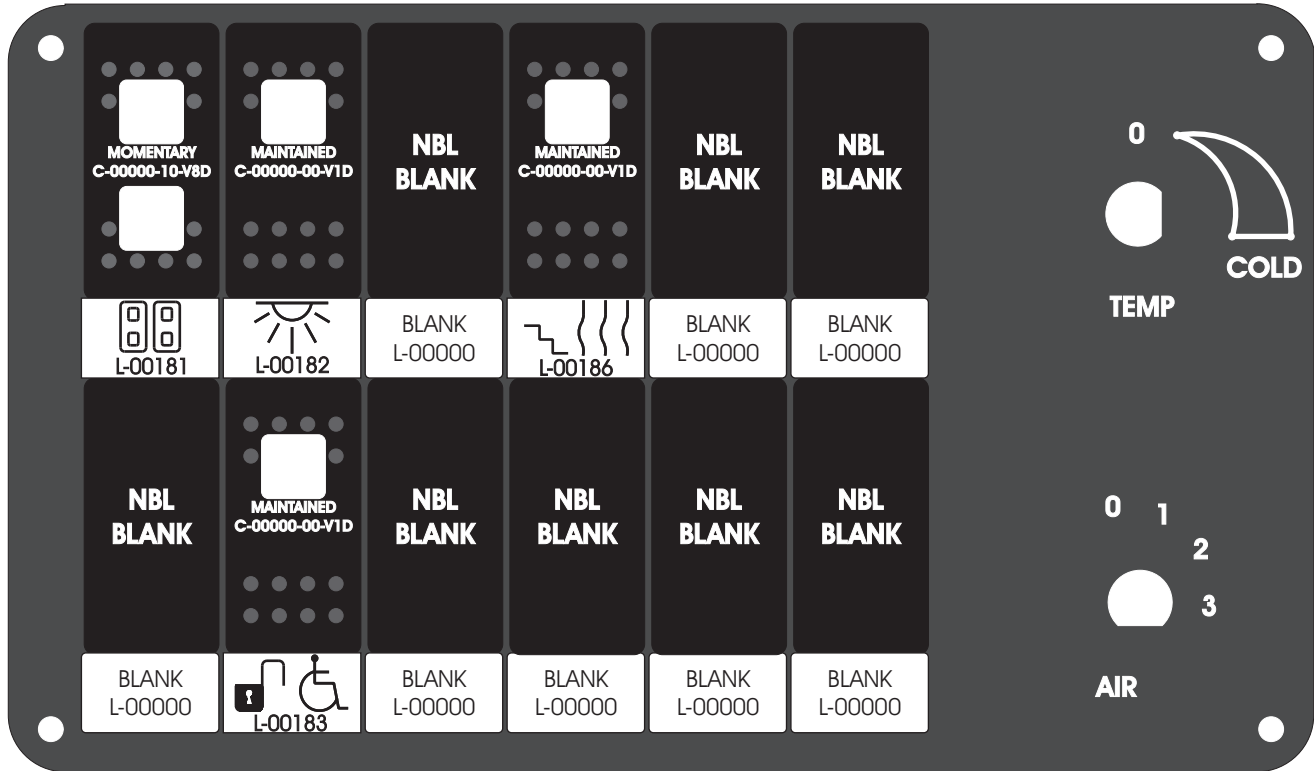

R. C. Tronics Incorporated

2573 East Kercher Road
Goshen, Indiana 46528
Toll Free 1-866-457-7790

Phone 1-574-642-3857
Fax 1-574-642-3858
<http://www.rctronics.com>

RCT-01407-1__06, Relays 4A, 4B, 6A, 6B, 7B.

FAC-01407-00000