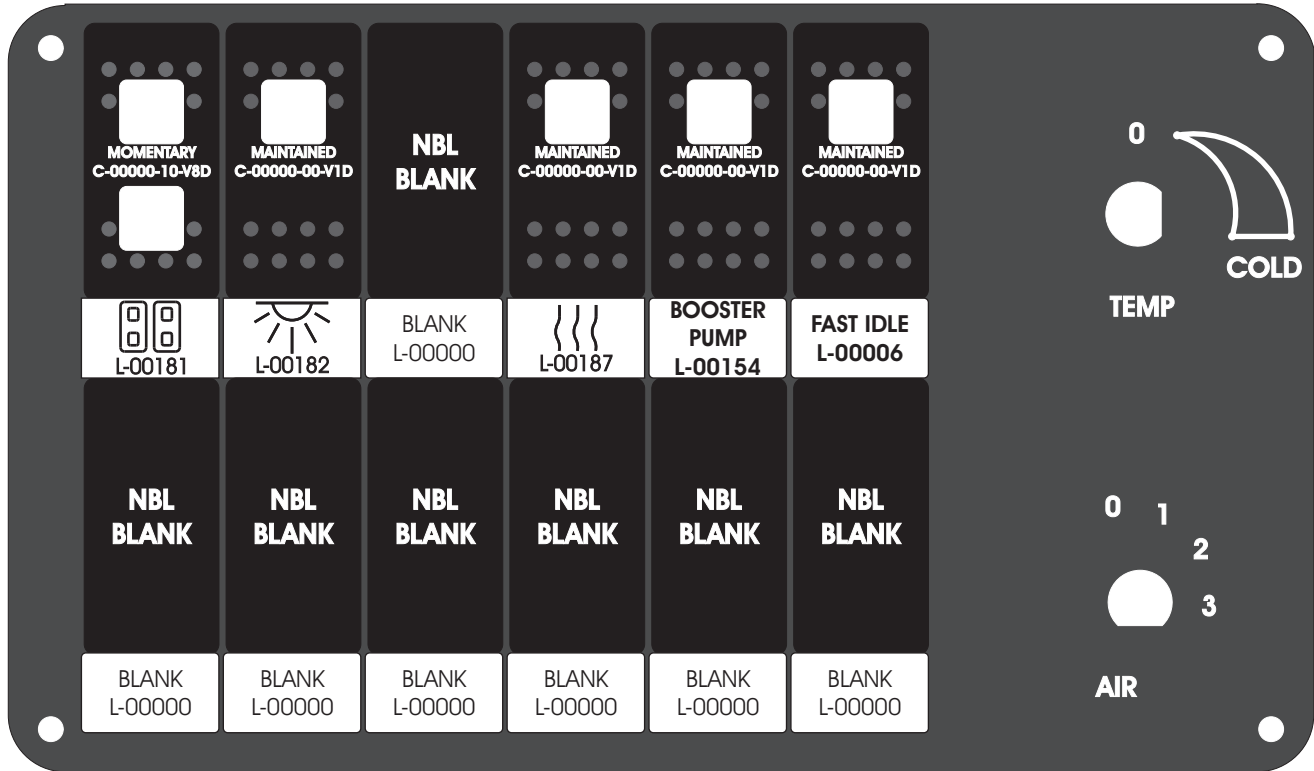

R. C. Tronics Incorporated

2573 East Kercher Road
Goshen, Indiana 46528
Toll Free 1-866-457-7790

Phone 1-574-642-3857
Fax 1-574-642-3858
<http://www.rctronics.com>

RCT-01407-1__08, Relays 4A, 4B, 6A, 6B, 7B.

FAC-01407-00000