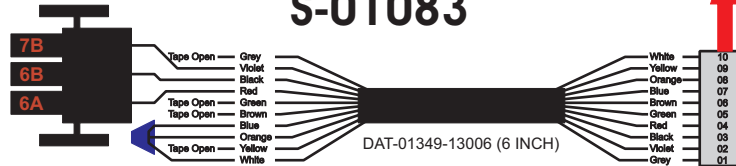

S-01083

Wire Nut Together
Operates 4/A & 4/B.