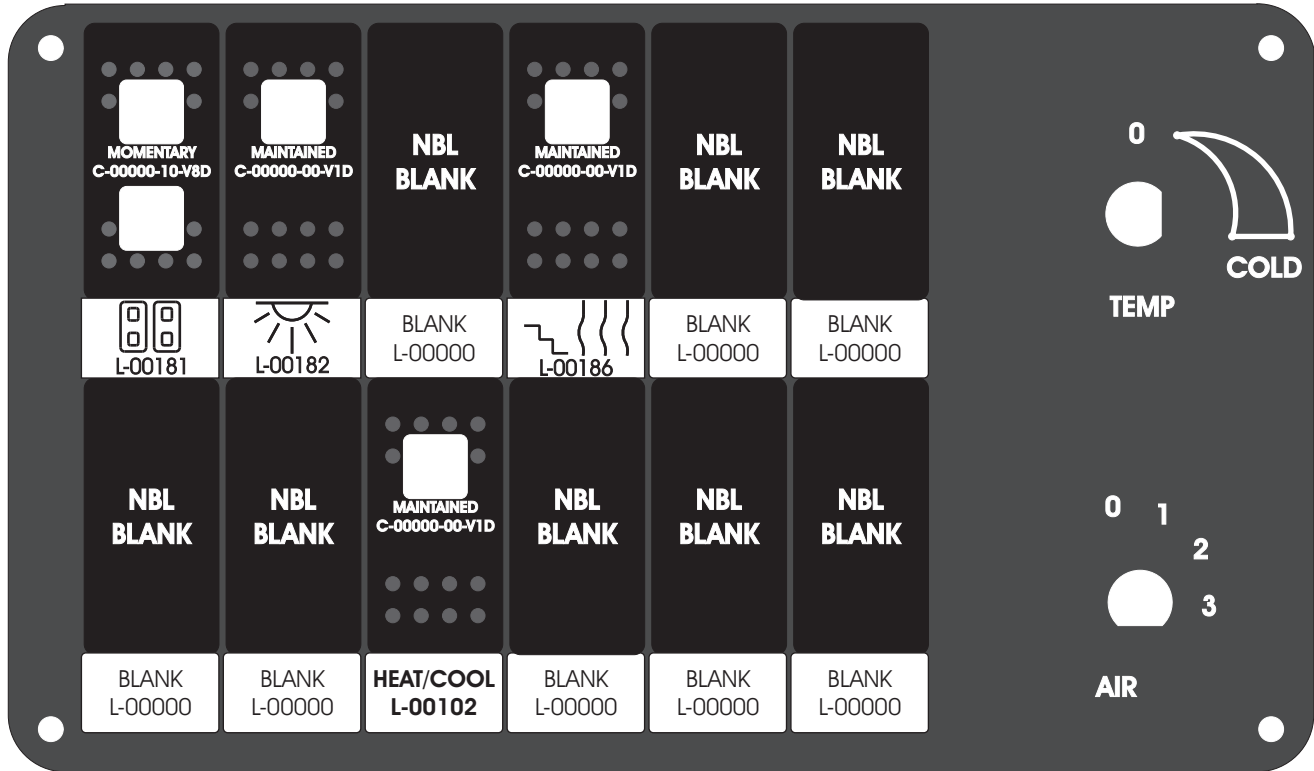

R. C. Tronics Incorporated

2573 East Kercher Road
Goshen, Indiana 46528
Toll Free 1-866-457-7790

Phone 1-574-642-3857
Fax 1-574-642-3858
<http://www.rctronics.com>

RCT-01407-1__09, Relays 4A, 4B, 6A, 6B, 7B.

FAC-01407-00000