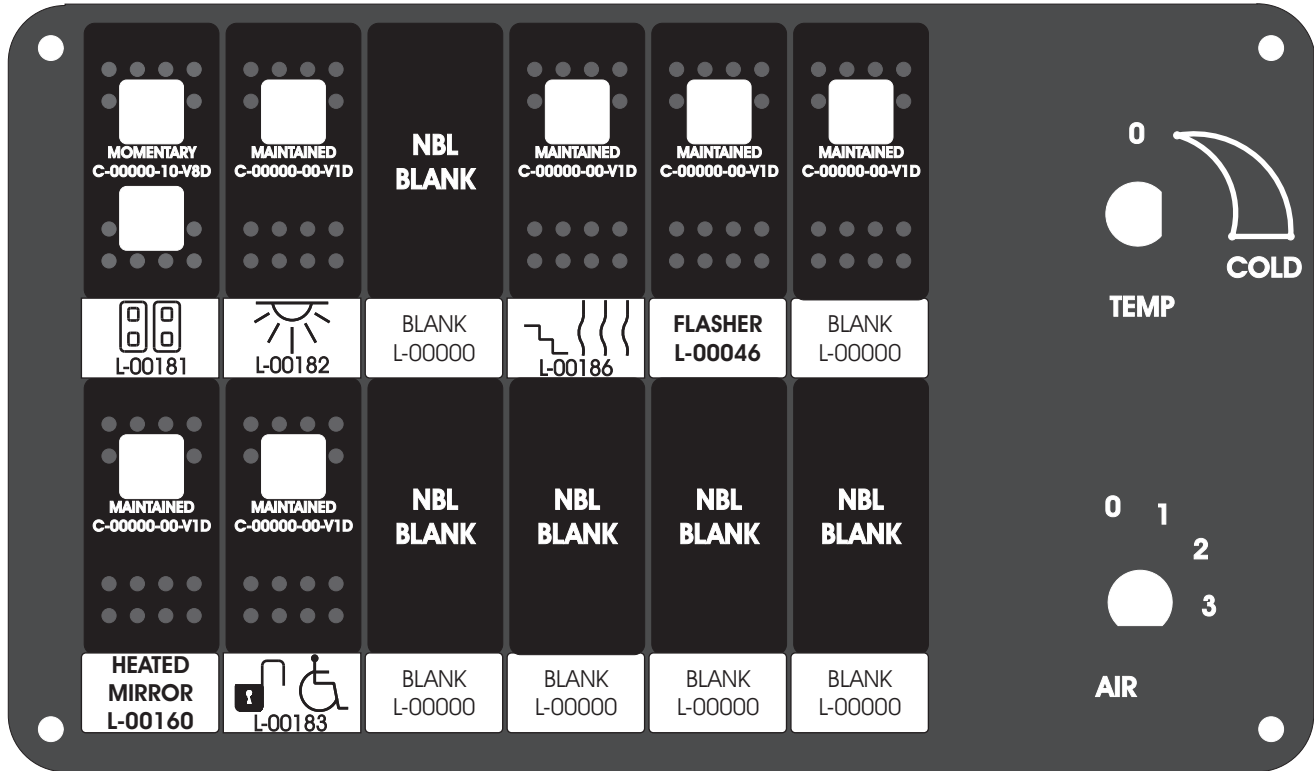

R. C. Tronics Incorporated

2573 East Kercher Road
Goshen, Indiana 46528
Toll Free 1-866-457-7790

Phone 1-574-642-3857
Fax 1-574-642-3858
<http://www.rctronics.com>

RCT-01407-1__10, Relays 4A, 4B, 6A, 6B, 7B.

FAC-01407-00000