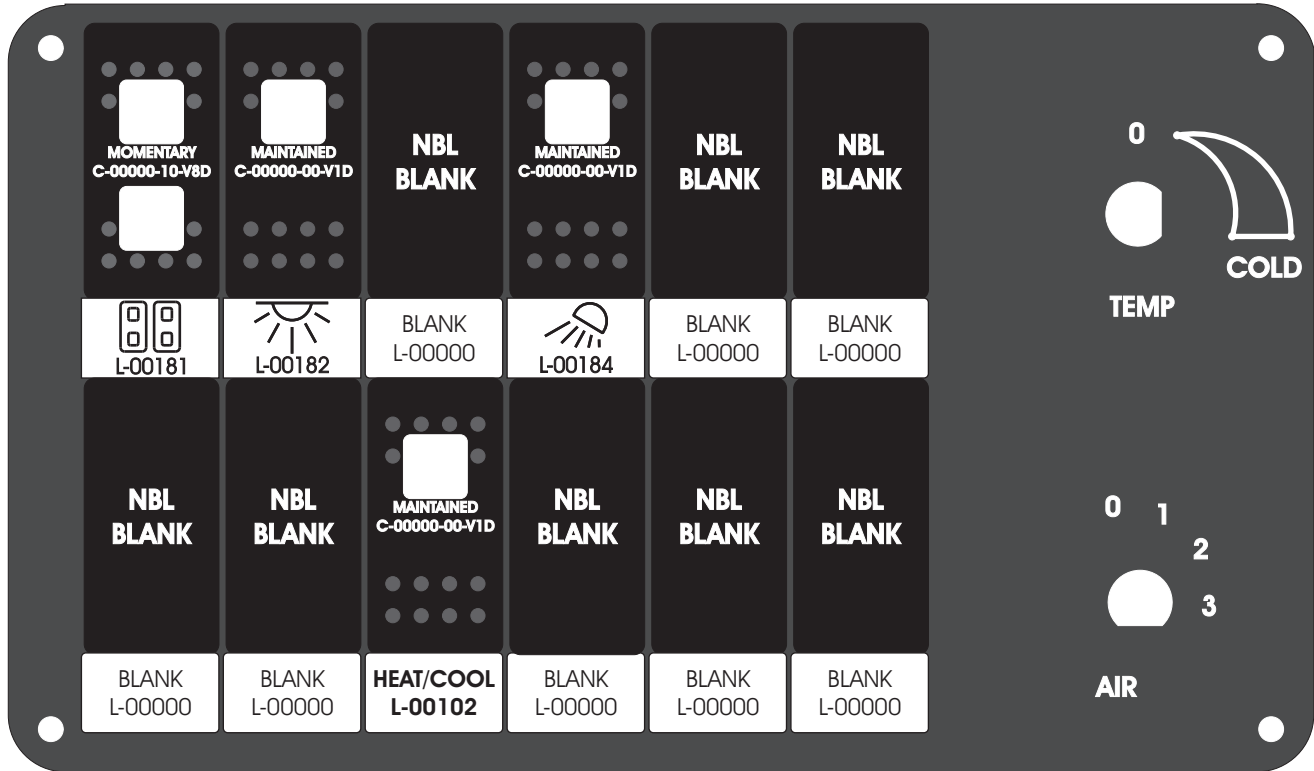

R. C. Tronics Incorporated

2573 East Kercher Road
Goshen, Indiana 46528
Toll Free 1-866-457-7790

Phone 1-574-642-3857
Fax 1-574-642-3858
<http://www.rctronics.com>

RCT-01407-1__11, Relays 4A, 4B, 6A, 6B, 7B.

FAC-01407-00000