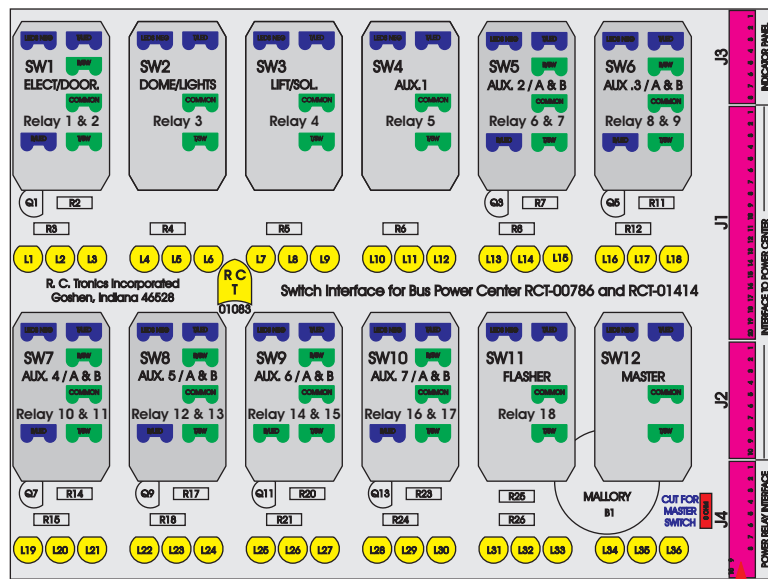

R. C. Tronics Incorporated

2573 East Kercher Road
Goshen, Indiana 46528
Toll Free 1-866-457-7790

Phone 1-574-642-3857
Fax 1-574-642-3858
<http://www.rctronics.com>

RCT-01407-1__12, Relays 4A, 4B, 6A, 6B, 7B.

FAC-01407-00000

S-01083

Wire Nut Together
Operates 4/A & 4/B.