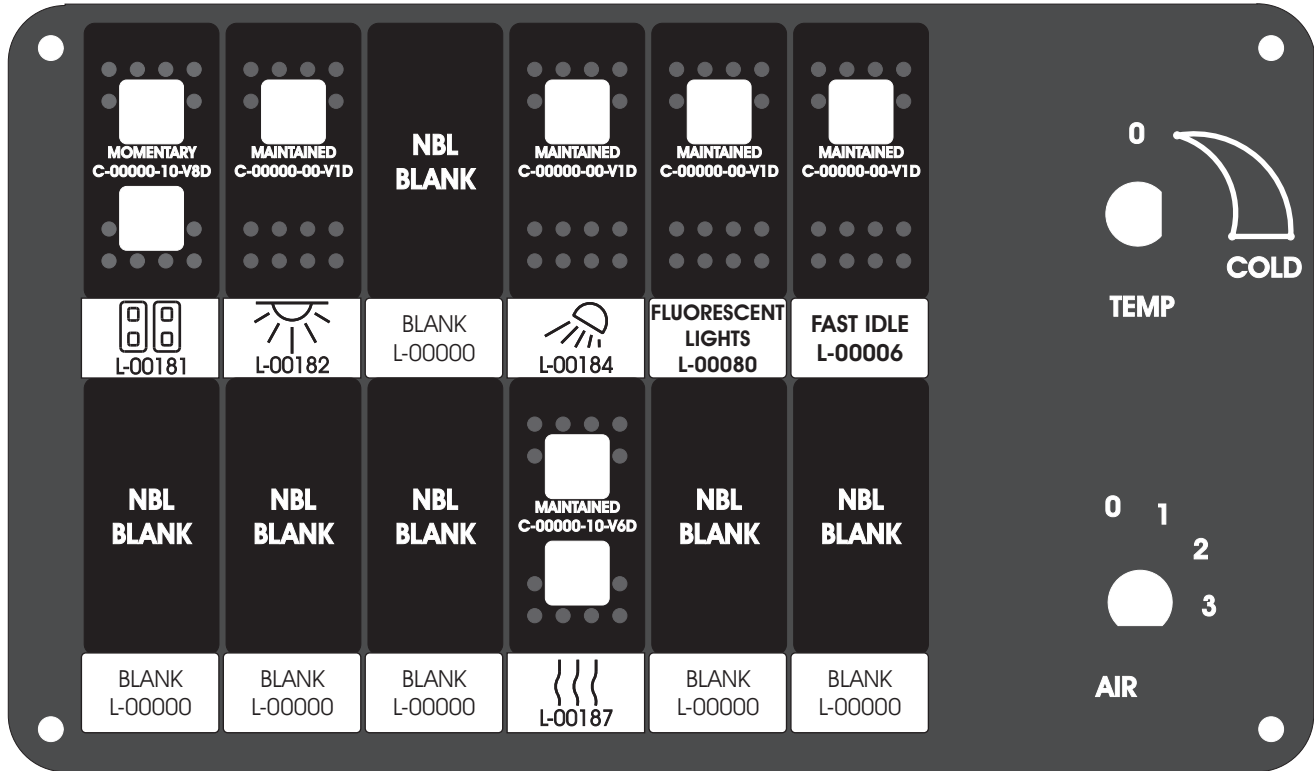

R. C. Tronics Incorporated

2573 East Kercher Road
Goshen, Indiana 46528
Toll Free 1-866-457-7790

Phone 1-574-642-3857
Fax 1-574-642-3858
<http://www.rctronics.com>

RCT-01407-1__12, Relays 4A, 4B, 6A, 6B, 7B.

FAC-01407-00000