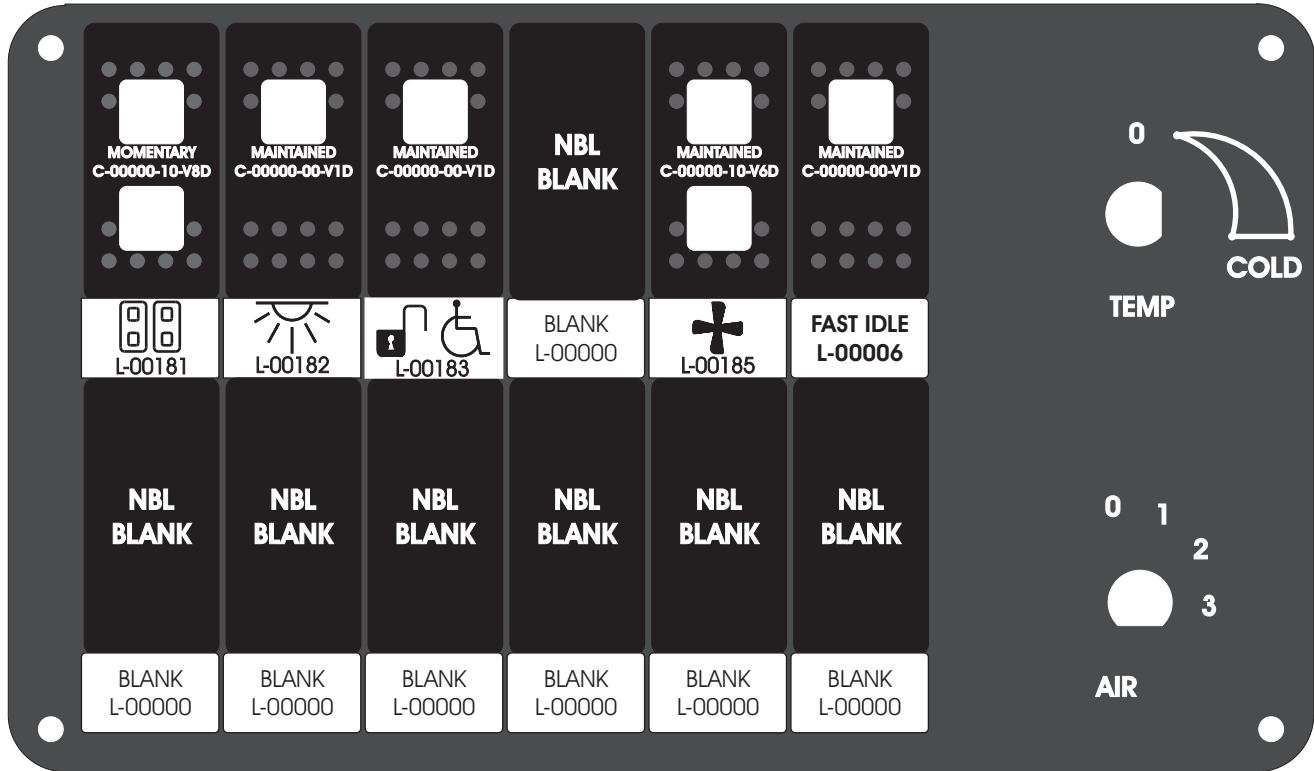

FAC-01407-00000

Wire Nut Together Operates 4/A & 4/B.

S-01083

DAT-01349-13006 (6 INCH)

Amp Maten-Loc Three Pin Part Number 1-480700-0
Flat Face Down. Red 6/A, Black 6/B & Violet 7/B
Viewed with Ten Pin Tyco Connector Face Down.

Mate-N-Loc operates relays 6A, 6B & 7B with "IGNITION", on RCT-00786 or RCT-01414,
Bus Power Center connects to J4 on RCT-01083, Dash Switch Center.
Blue, Orange and White Operates 4A, 4B, with "IGNITION".