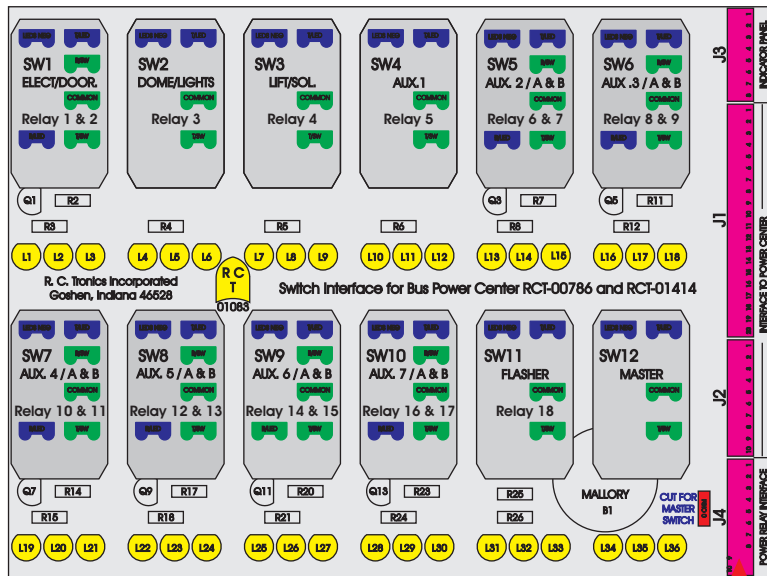

R. C. Tronics Incorporated

2573 East Kercher Road
Goshen, Indiana 46528
Toll Free 1-866-457-7790

Phone 1-574-642-3857
Fax 1-574-642-3858
<http://www.rctronics.com>

RCT-01407-1__14, Relays 4A, 4B, 6A, 6B, 7B.

FAC-01407-00000

Wire Nut Together Operates 4/A & 4/B.

S-01083

DAT-01349-13006 (6 INCH)

Amp Maten-Loc Three Pin Part Number 1-480700-0
Flat Face Down. Red 6/A, Black 6/B & Violet 7/B
Viewed with Ten Pin Tyco Connector Face Down.

Mate-N-Loc operates relays 6A, 6B & 7B with "IGNITION", on RCT-00786 or RCT-01414,
Bus Power Center connects to J4 on RCT-01083, Dash Switch Center.
Blue, Orange and White Operates 4A, 4B, with "IGNITION".