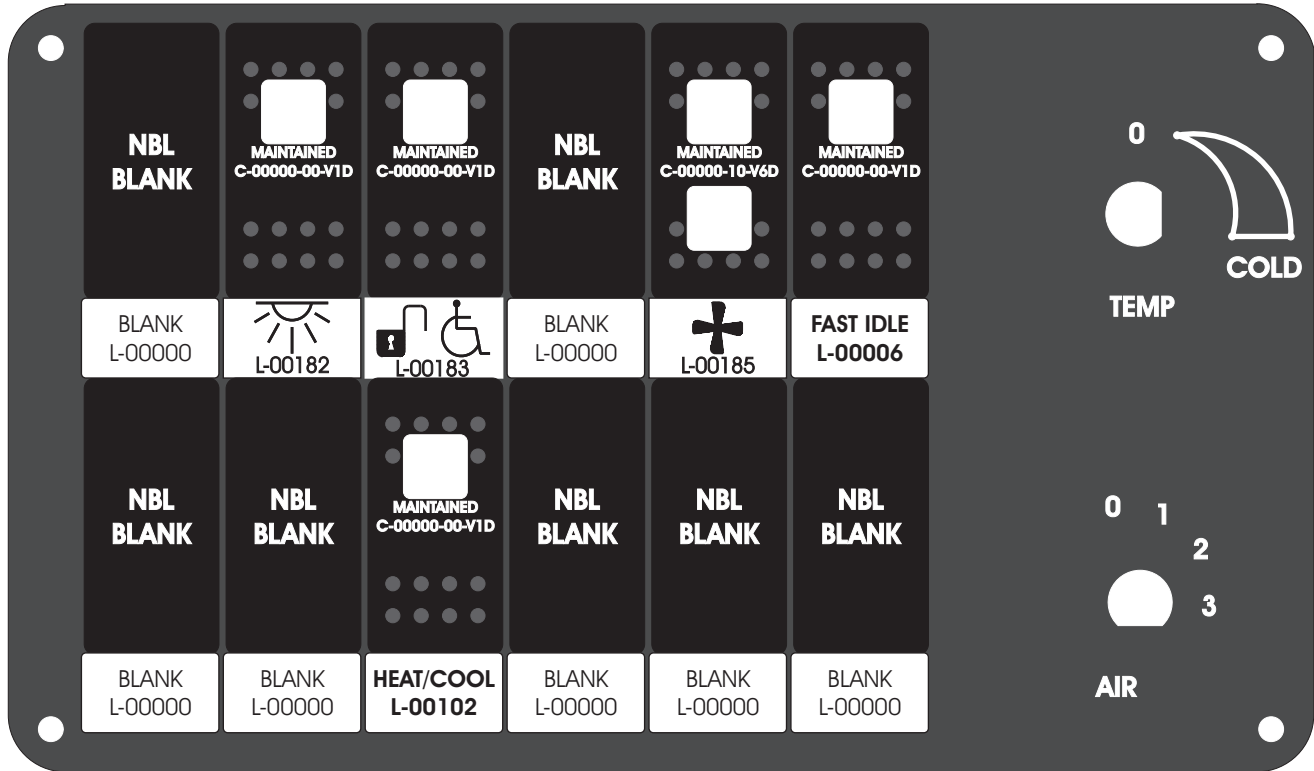

R. C. Tronics Incorporated

2573 East Kercher Road
Goshen, Indiana 46528
Toll Free 1-866-457-7790

Phone 1-574-642-3857
Fax 1-574-642-3858
<http://www.rctronics.com>

RCT-01407-1__15, Relays 4A, 4B, 6A, 6B, 7B.

FAC-01407-00000