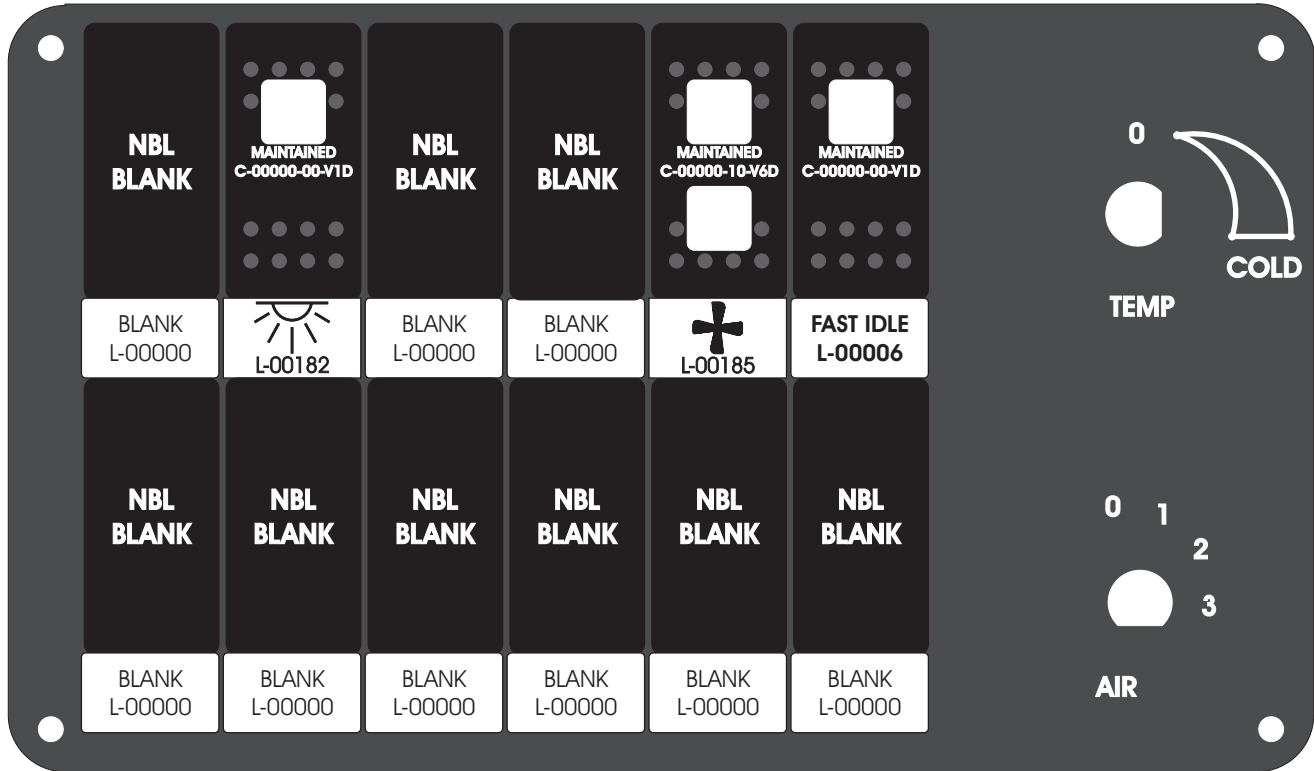

R. C. Tronics Incorporated

2573 East Kercher Road
Goshen, Indiana 46528
Toll Free 1-866-457-7790

Phone 1-574-642-3857
Fax 1-574-642-3858
<http://www.rctronics.com>

RCT-01407-1__16, Relays 4A, 4B, 6A, 6B, 7B.

FAC-01407-0000