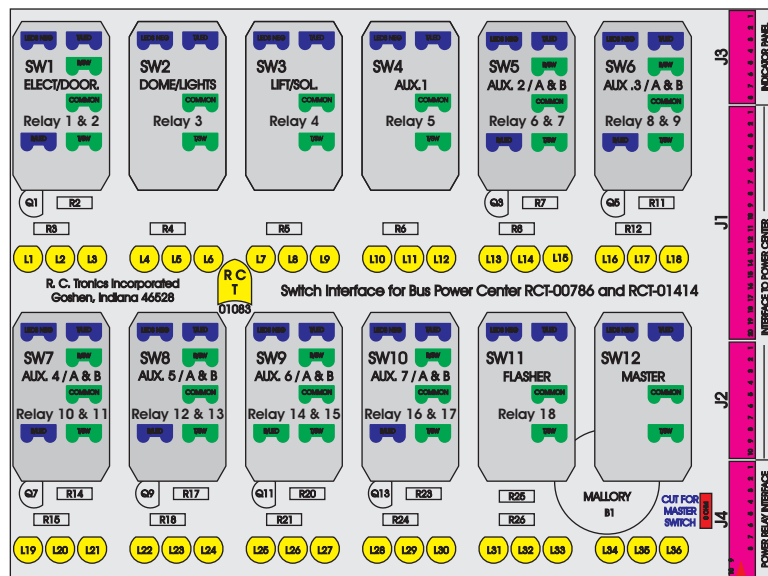

R. C. Tronics Incorporated

2573 East Kercher Road
Goshen, Indiana 46528
Toll Free 1-866-457-7790

Phone 1-574-642-3857
Fax 1-574-642-3858
<http://www.rctronics.com>

RCT-01407-1__16, Relays 4A, 4B, 6A, 6B, 7B.

FAC-01407-0000

S-01083

Wire Nut Together
Operates 4/A & 4/B.