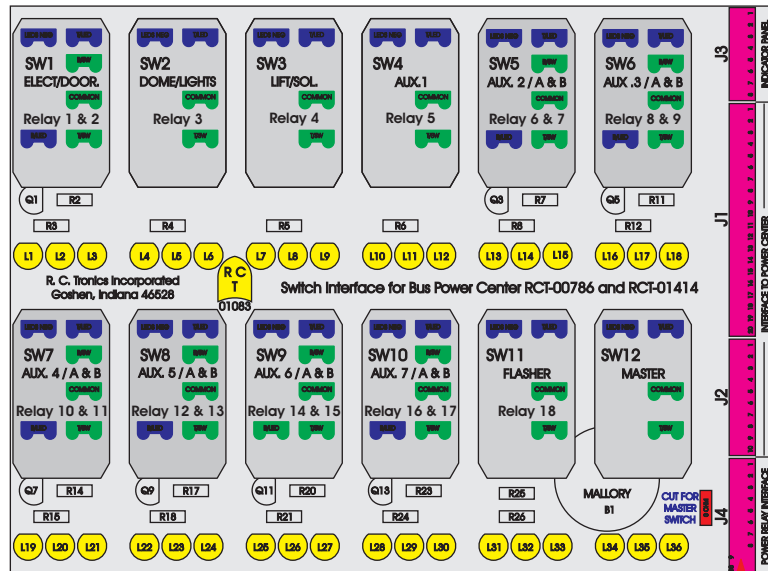

Wire Nut Together
Operates 4/A & 4/B.

S-01083

DAT-01349-13006 (6 INCH)

POWER RELAY INTERFACE