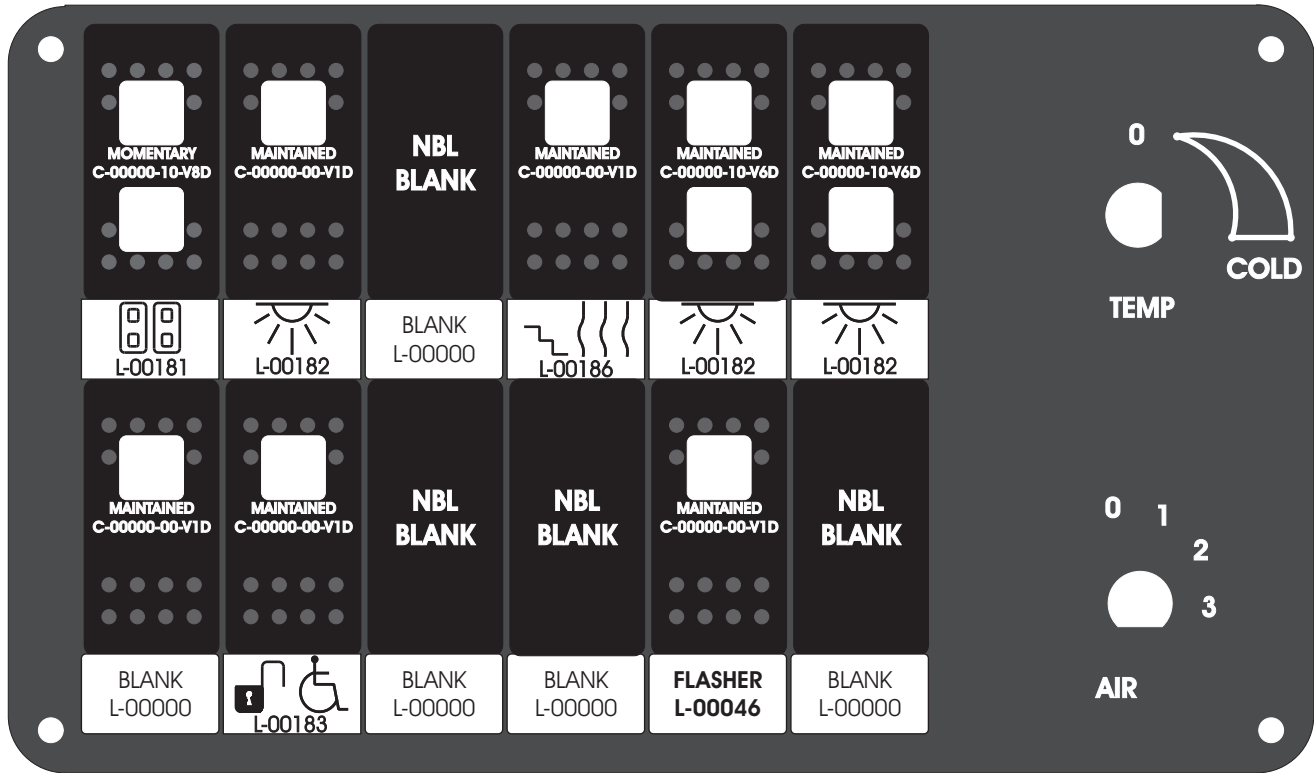

R. C. Tronics Incorporated

2573 East Kercher Road
Goshen, Indiana 46528
Toll Free 1-866-457-7790

Phone 1-574-642-3857
Fax 1-574-642-3858
<http://www.rctronics.com>

RCT-01407-1__18, Relays 4A, 4B, 6A, 6B, 7B.

FAC-01407-00000