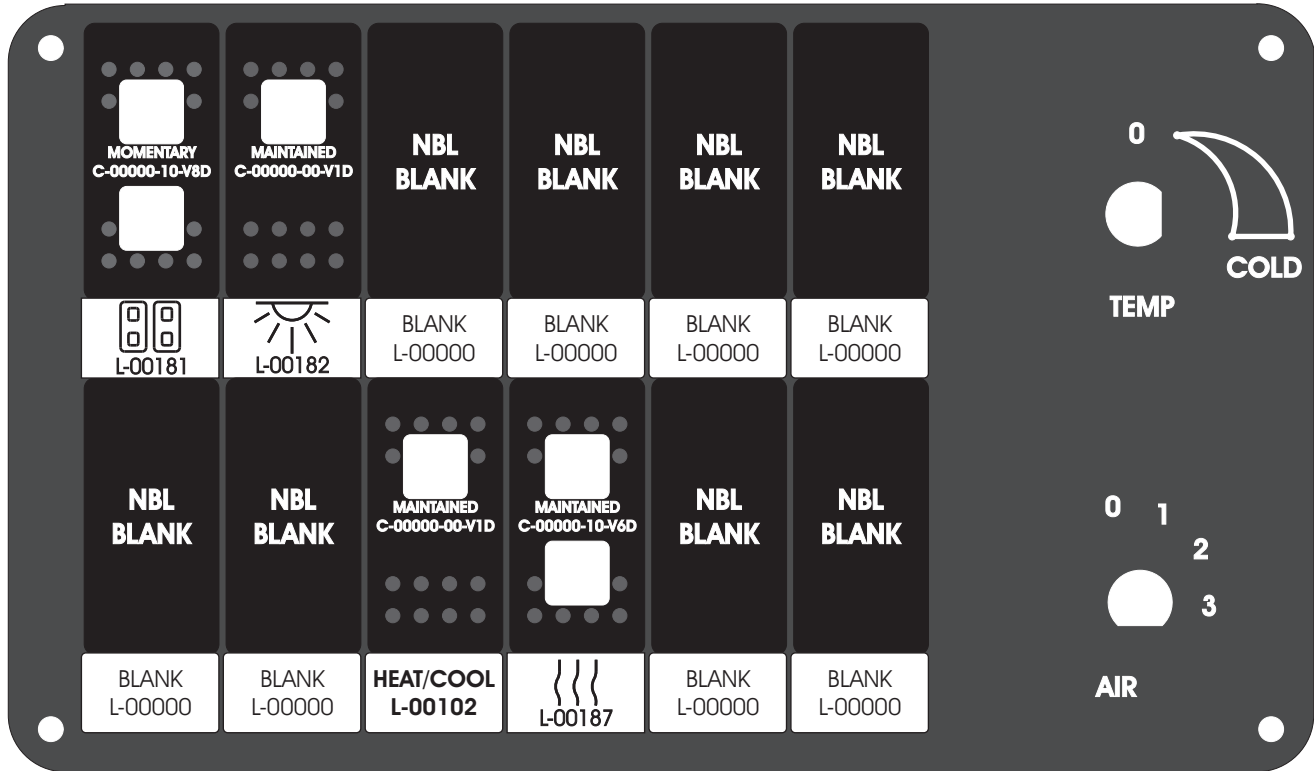

R. C. Tronics Incorporated

2573 East Kercher Road
Goshen, Indiana 46528
Toll Free 1-866-457-7790

Phone 1-574-642-3857
Fax 1-574-642-3858
<http://www.rctronics.com>

RCT-01407-1__19, Relays 4A, 4B, 6A, 6B, 7B.

FAC-01407-00000