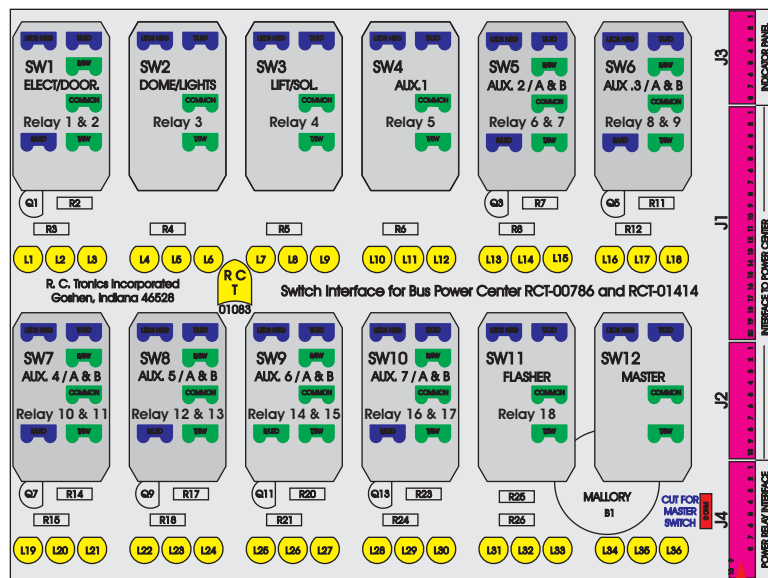

Wire Nut Together
Operates 4/A & 4/B.

S-01083