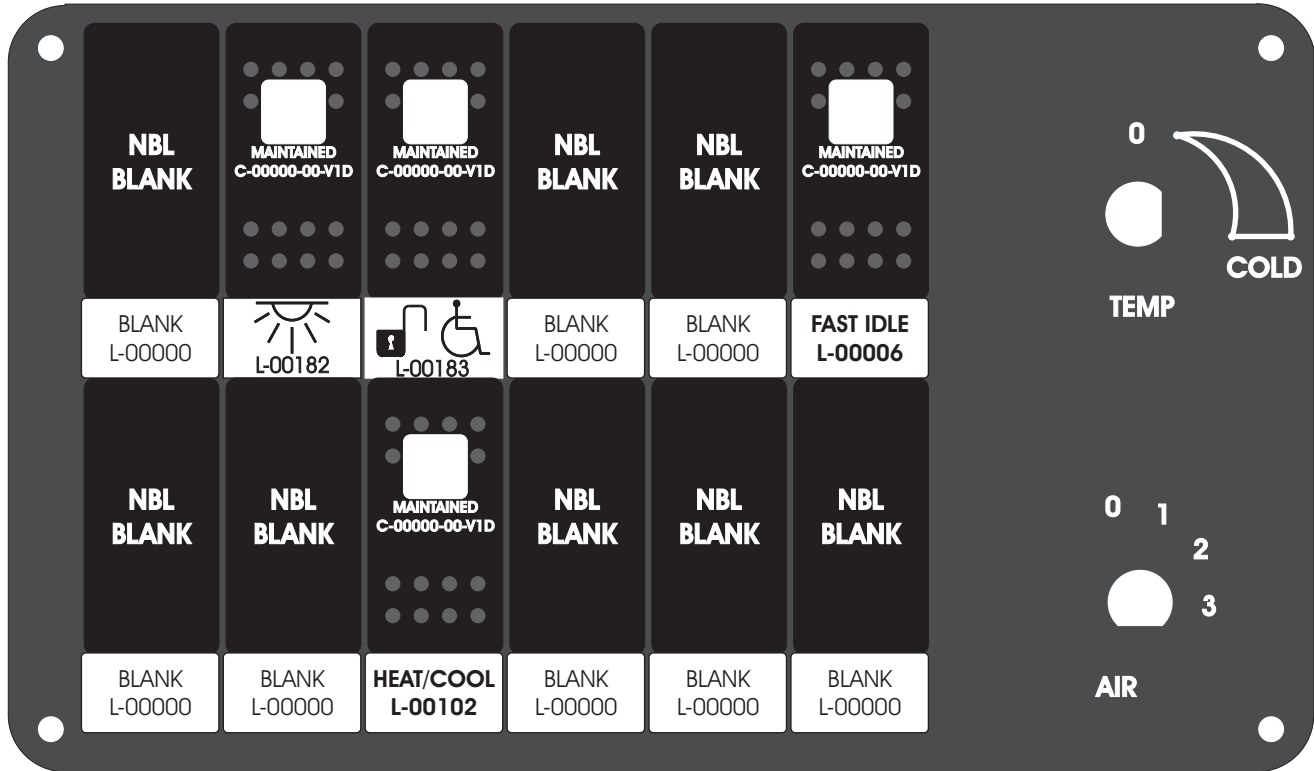

FAC-01407-00000

S-01083

DAT-01349-13006 (6 INCH)

Amp Maten-Loc Three Pin Part Number 1-480700-0
Flat Face Down. Red 6/A, Black 6/B & Violet 7/B
Viewed with Ten Pin Tyco Connector Face Down.

Wire Nut Together
Operates 4/A & 4/B.

Mate-N-Loc operates relays 6A, 6B & 7B with "IGNITION", on RCT-00786 or RCT-01414,
Bus Power Center connects to J4 on RCT-01083, Dash Switch Center.
Blue, Orange and White Operates 4A, 4B, with "IGNITION".