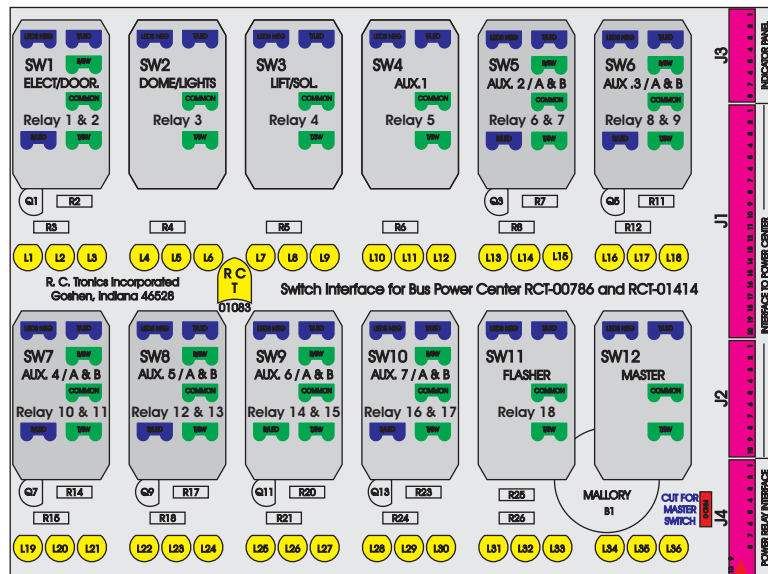

R. C. Tronics Incorporated

2573 East Kercher Road
Goshen, Indiana 46528
Toll Free 1-866-457-7790

Phone 1-574-642-3857
Fax 1-574-642-3858
<http://www.rctronics.com>

RCT-01407-1__20, Relays 4A, 4B, 6A, 6B, 7B.

FAC-01407-00000

S-01083

DAT-01349-13006 (6 INCH)

Amp Maten-Loc Three Pin Part Number 1-480700-0
Flat Face Down. Red 6/A, Black 6/B & Violet 7/B
Viewed with Ten Pin Tyco Connector Face Down.

Wire Nut Together
Operates 4/A & 4/B.

Mate-N-Loc operates relays 6A, 6B & 7B with "IGNITION", on RCT-00786 or RCT-01414,
Bus Power Center connects to J4 on RCT-01083, Dash Switch Center.
Blue, Orange and White Operates 4A, 4B, with "IGNITION".