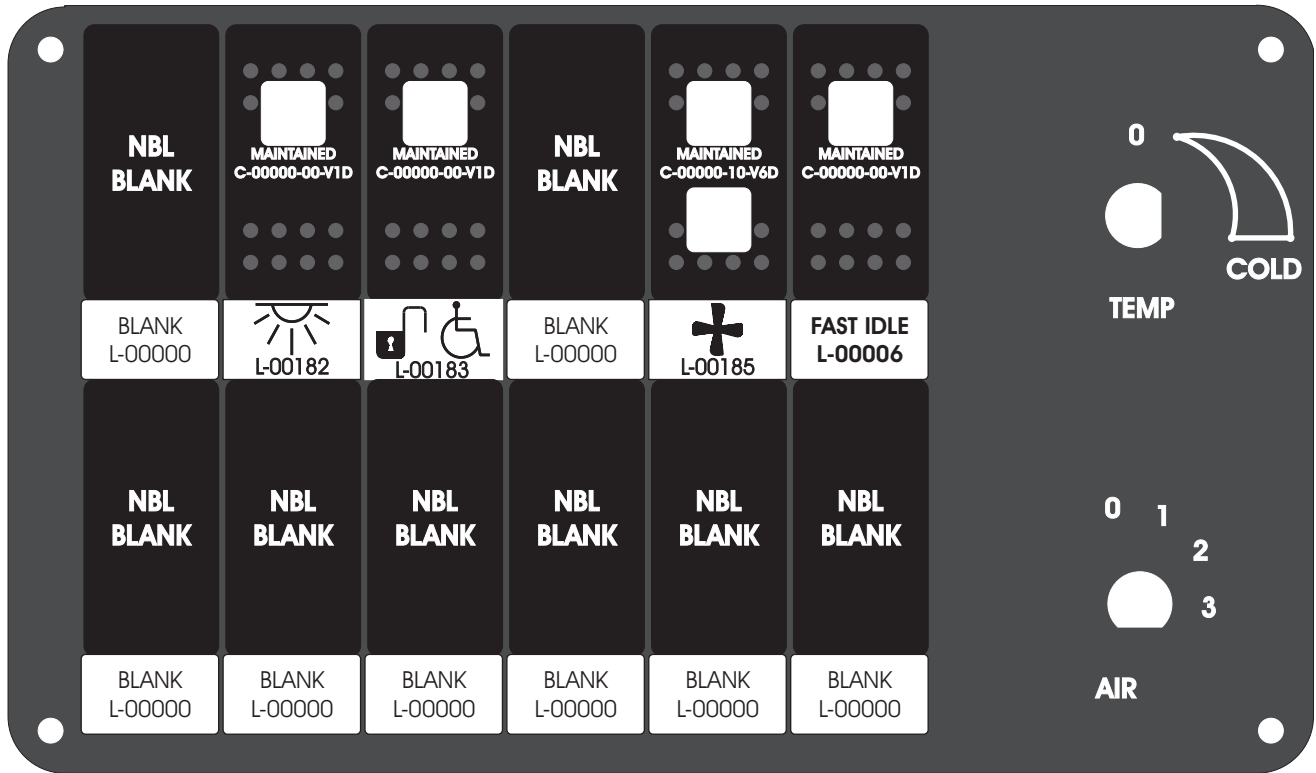

FAC-01407-00000

S-01083

DAT-01349-13006 (6 INCH)

Amp Maten-Loc Three Pin Part Number 1-480700-0
Flat Face Down. Red 6/A, Black 6/B & Violet 7/B
Viewed with Ten Pin Tyco Connector Face Down.

Wire Nut Together
Operates 4/A & 4/B.

Mate-N-Loc operates relays 6A, 6B & 7B with "IGNITION", on RCT-00786 or RCT-01414,
Bus Power Center connects to J4 on RCT-01083, Dash Switch Center.
Blue, Orange and White Operates 4A, 4B, with "IGNITION".