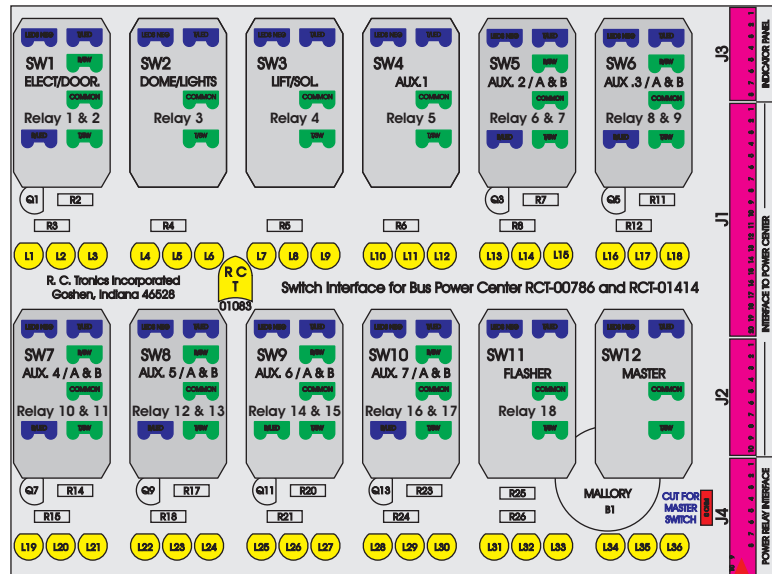

R. C. Tronics Incorporated

2573 East Kercher Road
Goshen, Indiana 46528
Toll Free 1-866-457-7790

Phone 1-574-642-3857
Fax 1-574-642-3858
<http://www.rctronics.com>

RCT-01407-1__21, Relays 4A, 4B, 6A, 6B, 7B.

FAC-01407-00000

S-01083

DAT-01349-13006 (6 INCH)

Amp Maten-Loc Three Pin Part Number 1-480700-0
Flat Face Down. Red 6/A, Black 6/B & Violet 7/B
Viewed with Ten Pin Tyco Connector Face Down.

Wire Nut Together
Operates 4/A & 4/B.

Mate-N-Loc operates relays 6A, 6B & 7B with "IGNITION", on RCT-00786 or RCT-01414,
Bus Power Center connects to J4 on RCT-01083, Dash Switch Center.
Blue, Orange and White Operates 4A, 4B, with "IGNITION".