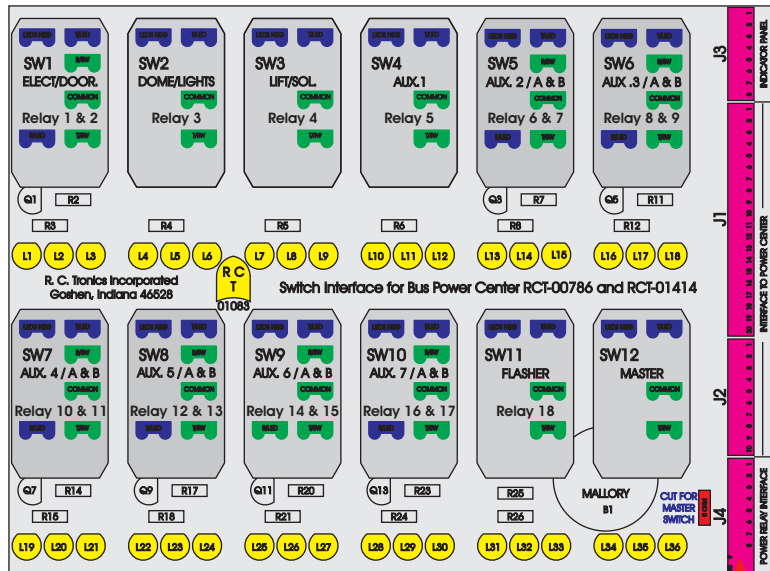

R. C. Tronics Incorporated

2573 East Kercher Road
Goshen, Indiana 46528
Toll Free 1-866-457-7790

Phone 1-574-642-3857
Fax 1-574-642-3858
<http://www.rctronics.com>

RCT-01407-1__22, Relays 4A, 4B, 6A, 6B, 7B.

FAC-01407-00000

S-01083

DAT-01349-13006 (6 INCH)

Amp Maten-Loc Three Pin Part Number 1-480700-0
Flat Face Down. Red 6/A, Black 6/B & Violet 7/B
Viewed with Ten Pin Tyco Connector Face Down.

Wire Nut Together
Operates 4/A & 4/B.

Mate-N-Loc operates relays 6A, 6B & 7B with "IGNITION", on RCT-00786 or RCT-01414,
Bus Power Center connects to J4 on RCT-01083, Dash Switch Center.
Blue, Orange and White Operates 4A, 4B, with "IGNITION".