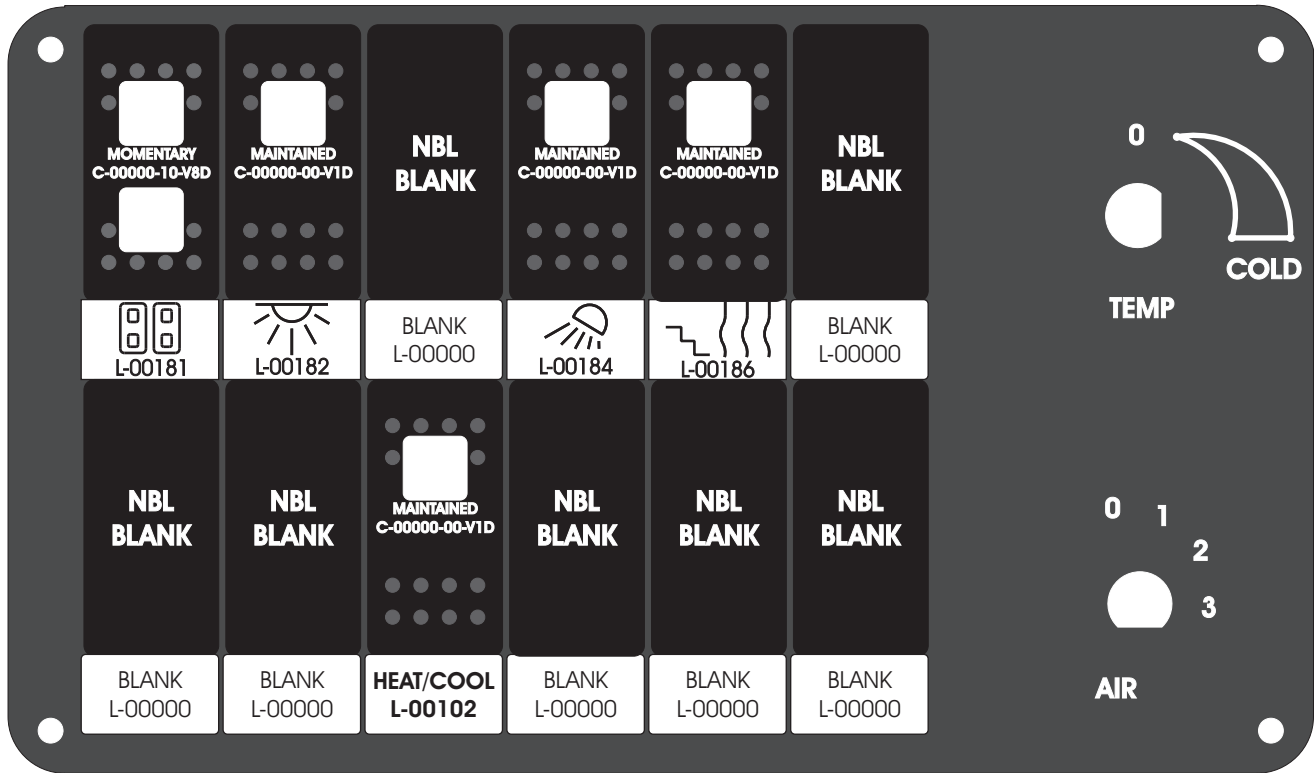

FAC-01407-00000

S-01083

DAT-01349-13006 (6 INCH)

Amp Maten-Loc Three Pin Part Number 1-480700-0
Flat Face Down. Red 6/A, Black 6/B & Violet 7/B
Viewed with Ten Pin Tyco Connector Face Down.

Wire Nut Together
Operates 4/A & 4/B.

Mate-N-Loc operates relays 6A, 6B & 7B with "IGNITION", on RCT-00786 or RCT-01414,
Bus Power Center connects to J4 on RCT-01083, Dash Switch Center.
Blue, Orange and White Operates 4A, 4B, with "IGNITION".