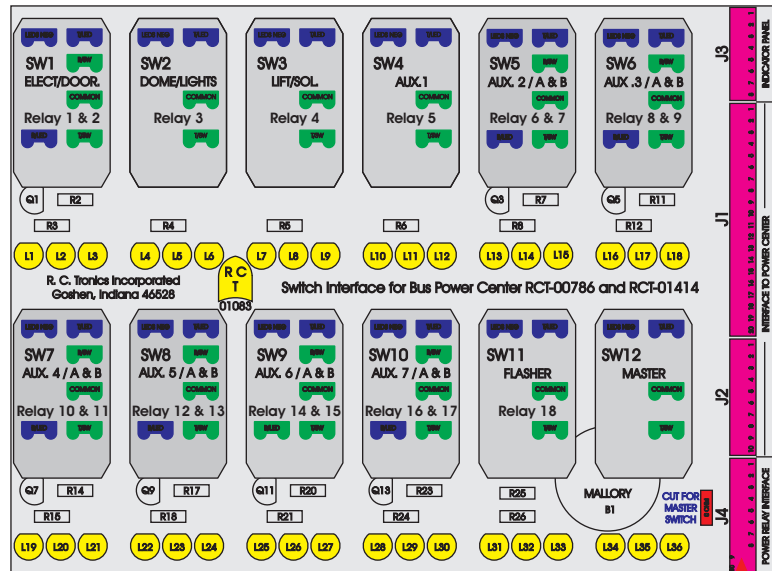

# R. C. Tronics Incorporated

2573 East Kercher Road  
Goshen, Indiana 46528  
Toll Free 1-866-457-7790

Phone 1-574-642-3857  
Fax 1-574-642-3858  
<http://www.rctronics.com>

## RCT-01407-1\_\_23, Relays 4A, 4B, 6A, 6B, 7B.

### S-01083

DAT-01349-13006 (6 INCH)

Amp Maten-Loc Three Pin Part Number 1-480700-0  
Flat Face Down. Red 6/A, Black 6/B & Violet 7/B  
Viewed with Ten Pin Tyco Connector Face Down.

Wire Nut Together  
Operates 4/A & 4/B.

Mate-N-Loc operates relays 6A, 6B & 7B with "IGNITION", on RCT-00786 or RCT-01414,  
Bus Power Center connects to J4 on RCT-01083, Dash Switch Center.  
Blue, Orange and White Operates 4A, 4B, with "IGNITION".