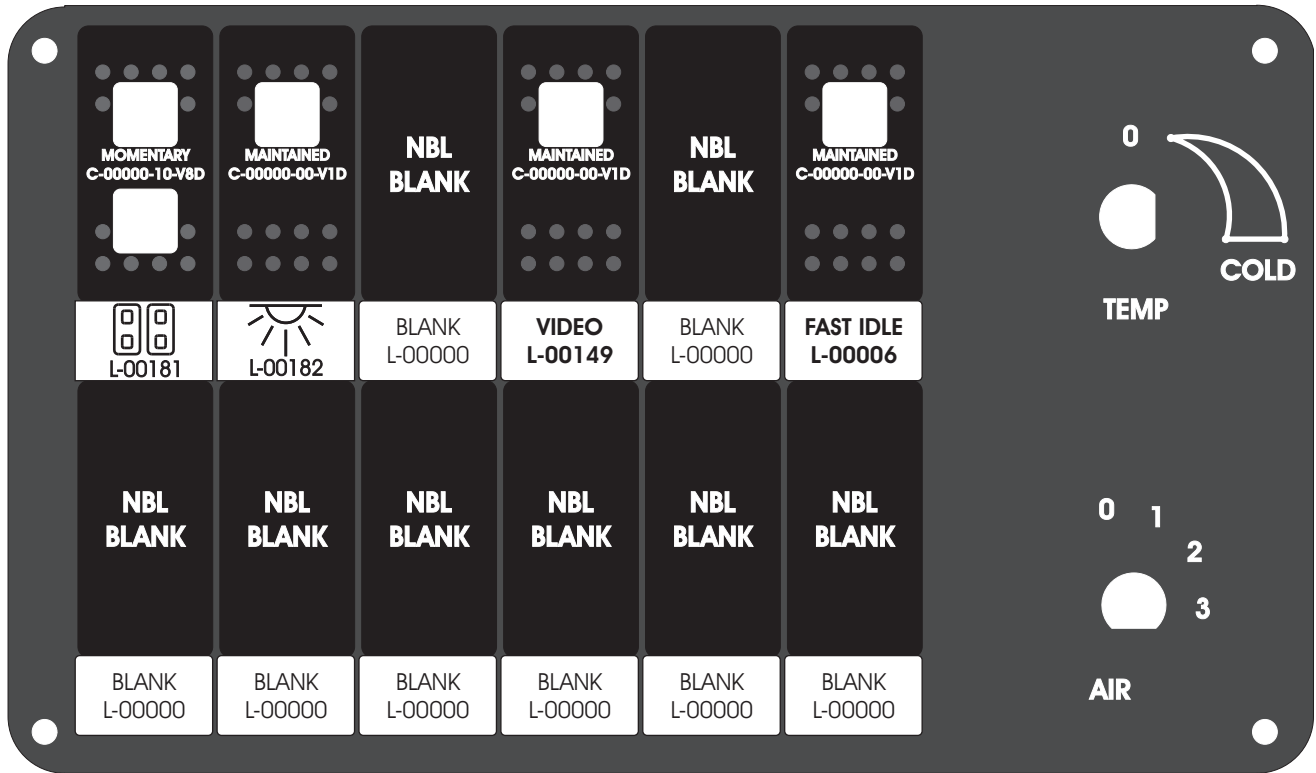

## RCT-01407-1\_\_23, Relays 4A, 4B, 6A, 6B, 7B.

### S-01083

DAT-01349-13006 (6 INCH)

Amp Maten-Loc Three Pin Part Number 1-480700-0  
Flat Face Down. Red 6/A, Black 6/B & Violet 7/B  
Viewed with Ten Pin Tyco Connector Face Down.

Wire Nut Together  
Operates 4/A & 4/B.

Mate-N-Loc operates relays 6A, 6B & 7B with "IGNITION", on RCT-00786 or RCT-01414,  
Bus Power Center connects to J4 on RCT-01083, Dash Switch Center.  
Blue, Orange and White Operates 4A, 4B, with "IGNITION".