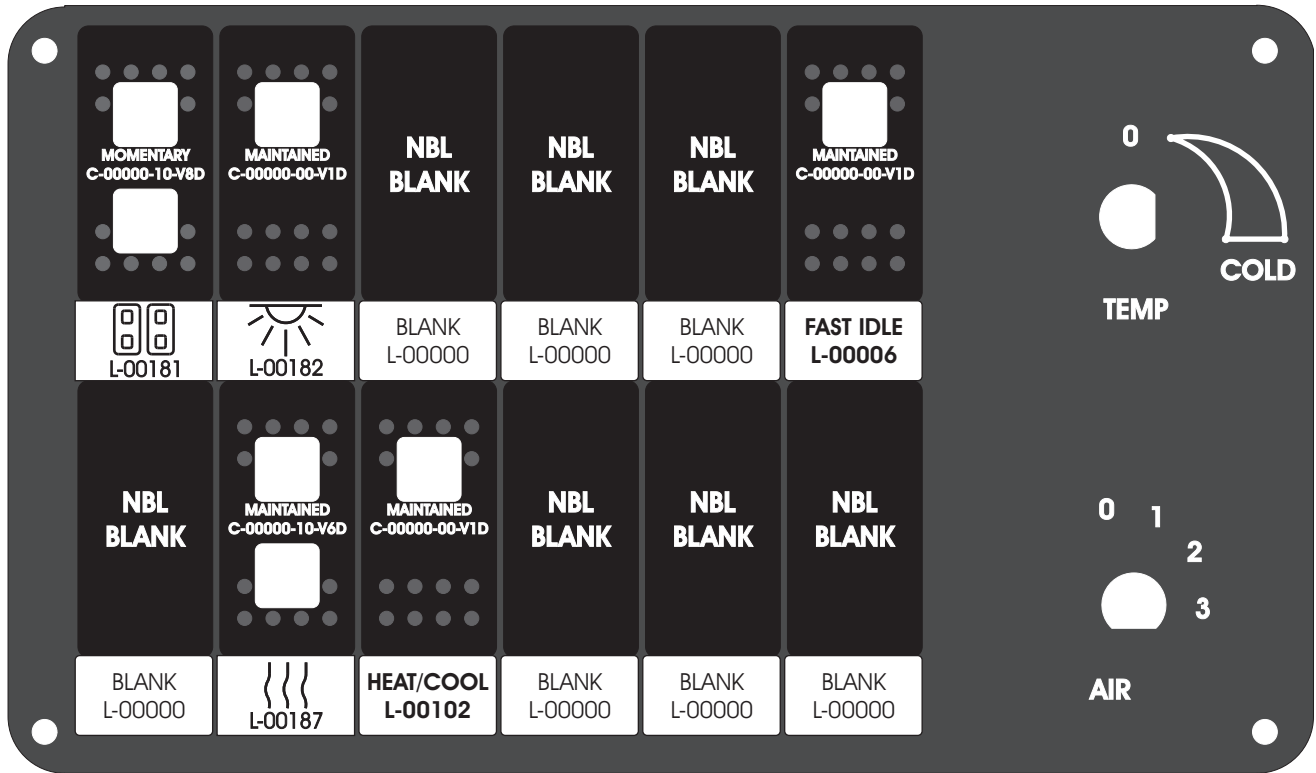

## RCT-01407-1\_\_24, Relays 4A, 4B, 6A, 6B, 7B.

### FAC-01407-00000

Wire Nut Together  
Operates 4/A & 4/B.

### S-01083

DAT-01349-13006 (6 INCH)

Mate-N-Loc operates relays 6A, 6B & 7B with "IGNITION", on RCT-00786 or RCT-01414.  
Bus Power Center connects to J4 on RCT-01083, Dash Switch Center.  
Blue, Orange and White Operates 4A, 4B, with "IGNITION".

Amp Maten-Loc Three Pin Part Number 1-480700-0  
Flat Face Down. Red 6/A, Black 6/B & Violet 7/B  
Viewed with Ten Pin Tyco Connector Face Down.