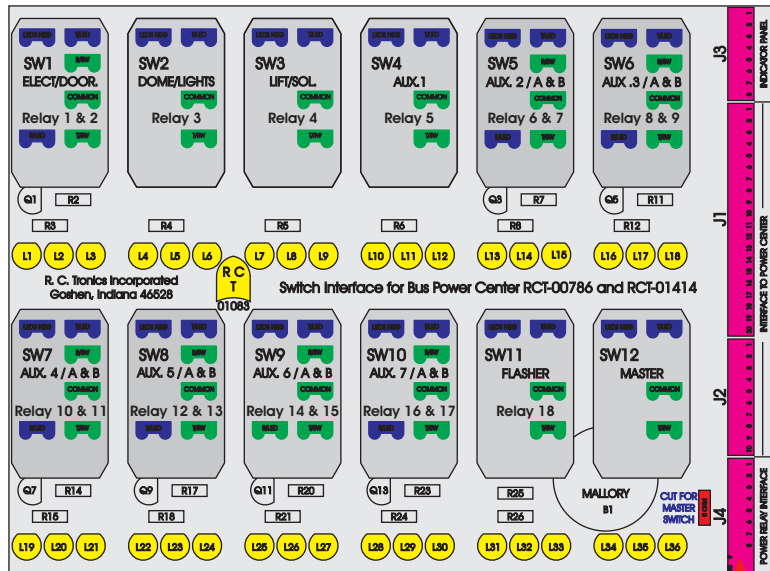

## RCT-01407-1\_\_24, Relays 4A, 4B, 6A, 6B, 7B.

### FAC-01407-00000

Wire Nut Together  
Operates 4/A & 4/B.

### S-01083

DAT-01349-13006 (6 INCH)

Mate-N-Loc operates relays 6A, 6B & 7B with "IGNITION", on RCT-00786 or RCT-01414.  
Bus Power Center connects to J4 on RCT-01083, Dash Switch Center.  
Blue, Orange and White Operates 4A, 4B, with "IGNITION".

Amp Maten-Loc Three Pin Part Number 1-480700-0  
Flat Face Down. Red 6/A, Black 6/B & Violet 7/B  
Viewed with Ten Pin Tyco Connector Face Down.