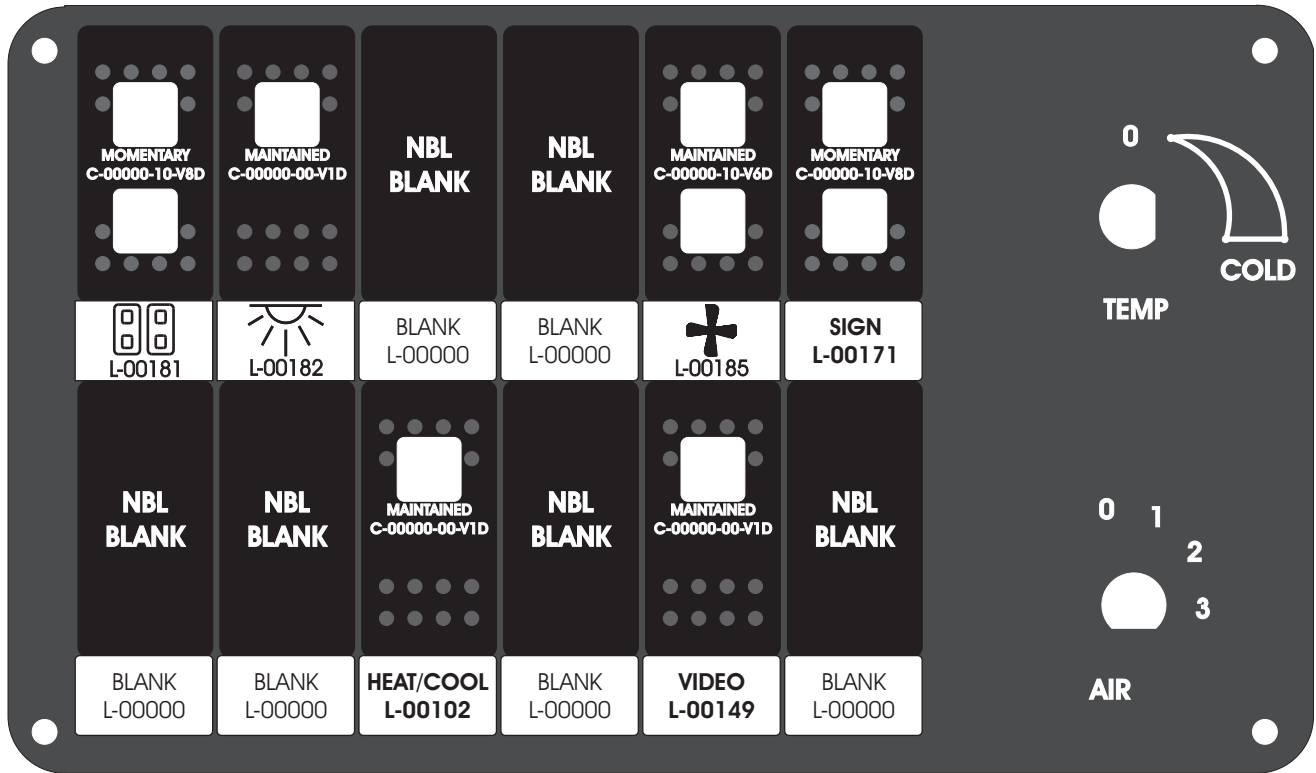

FAC-01407-00000

S-01083

DAT-01349-13006 (6 INCH)

Amp Maten-Loc Three Pin Part Number 1-480700-0
Flat Face Down. Red 6/A, Black 6/B & Violet 7/B
Viewed with Ten Pin Tyco Connector Face Down.

Wire Nut Together
Operates 4/A & 4/B.

Mate-N-Loc operates relays 6A, 6B & 7B with "IGNITION", on RCT-00786 or RCT-01414,
Bus Power Center connects to J4 on RCT-01083, Dash Switch Center.
Blue, Orange and White Operates 4A, 4B, with "IGNITION".