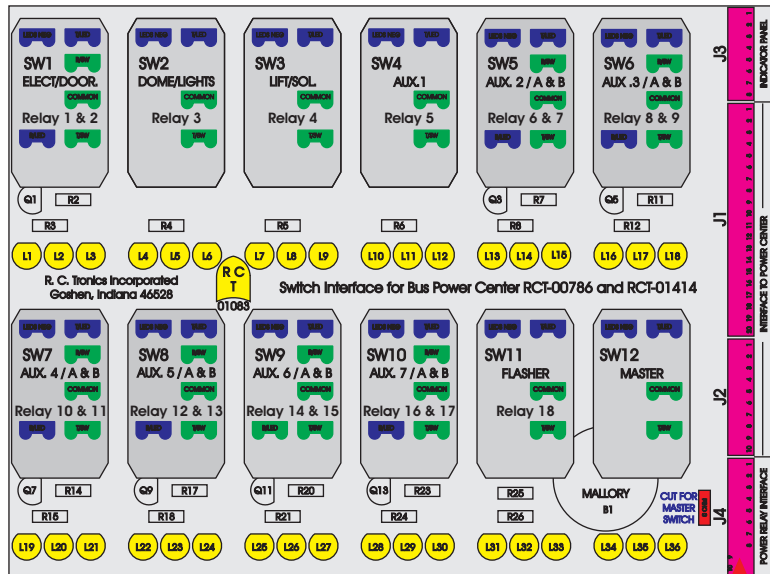

R. C. Tronics Incorporated

2573 East Kercher Road
Goshen, Indiana 46528
Toll Free 1-866-457-7790

Phone 1-574-642-3857
Fax 1-574-642-3858
<http://www.rctronics.com>

RCT-01407-1__25, Relays 4A, 4B, 6A, 6B, 7B.

FAC-01407-00000

S-01083

DAT-01349-13006 (6 INCH)

Amp Maten-Loc Three Pin Part Number 1-480700-0
Flat Face Down. Red 6/A, Black 6/B & Violet 7/B
Viewed with Ten Pin Tyco Connector Face Down.

Wire Nut Together
Operates 4/A & 4/B.

Mate-N-Loc operates relays 6A, 6B & 7B with "IGNITION", on RCT-00786 or RCT-01414,
Bus Power Center connects to J4 on RCT-01083, Dash Switch Center.
Blue, Orange and White Operates 4A, 4B, with "IGNITION".