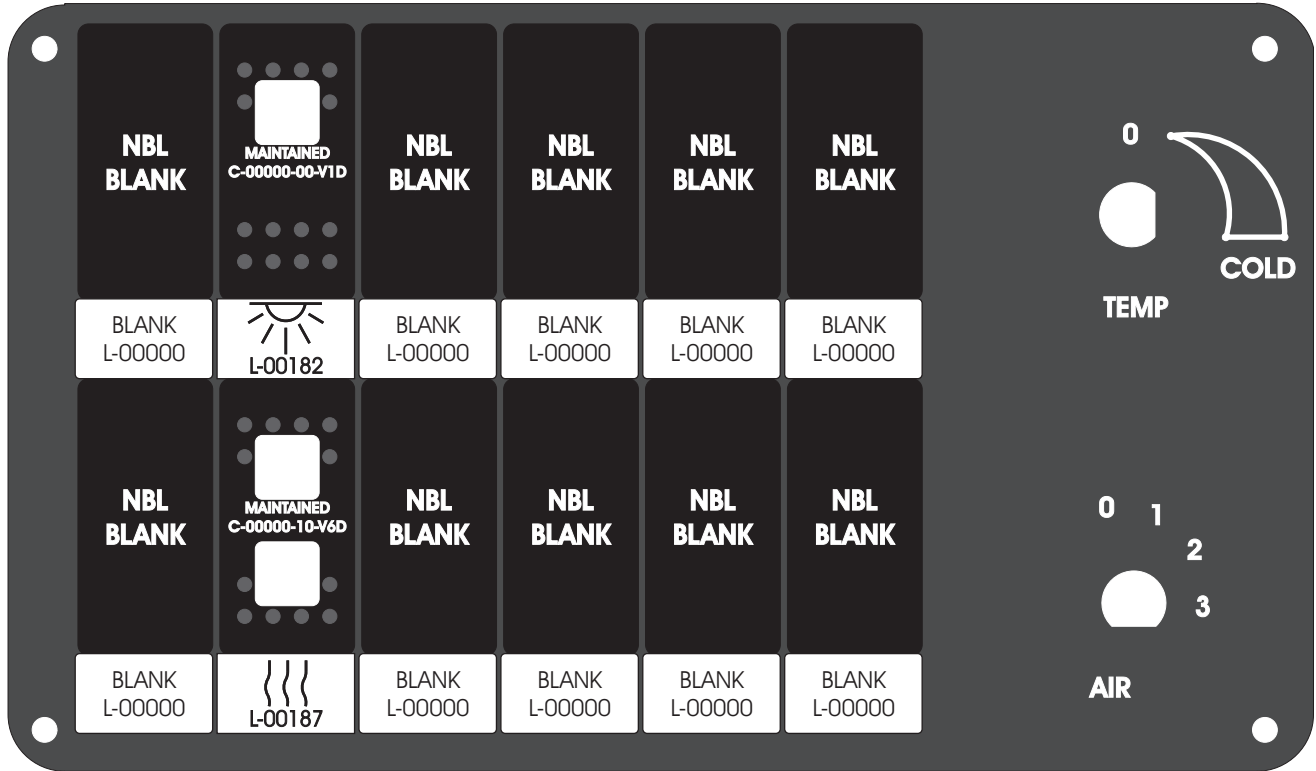

FAC-01407-00000

Wire Nut Together
Operates 4/A & 4/B.

S-01083

DAT-01349-13006 (6 INCH)

Amp Maten-Loc Three Pin Part Number 1-480700-0
Flat Face Down. Red 6/A, Black 6/B & Violet 7/B
Viewed with Ten Pin Tyco Connector Face Down.

Mate-N-Loc operates relays 6A, 6B & 7B with "IGNITION", on RCT-00786 or RCT-01414,
Bus Power Center connects to J4 on RCT-01083, Dash Switch Center.
Blue, Orange and White Operates 4A, 4B, with "IGNITION".