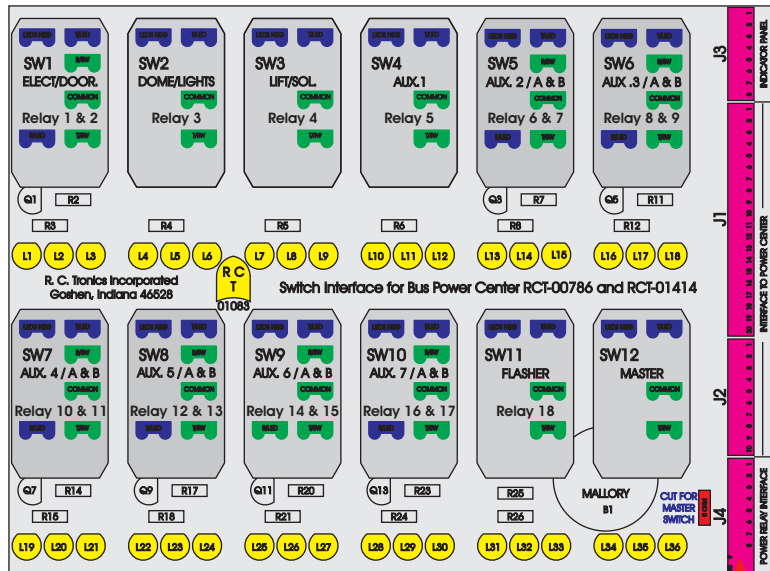

R. C. Tronics Incorporated

2573 East Kercher Road
Goshen, Indiana 46528
Toll Free 1-866-457-7790

Phone 1-574-642-3857
Fax 1-574-642-3858
<http://www.rctronics.com>

RCT-01407-1__26, Relays 4A, 4B, 6A, 6B, 7B.

FAC-01407-00000

Wire Nut Together
Operates 4/A & 4/B.

S-01083

DAT-01349-13006 (6 INCH)

Amp Maten-Loc Three Pin Part Number 1-480700-0
Flat Face Down. Red 6/A, Black 6/B & Violet 7/B
Viewed with Ten Pin Tyco Connector Face Down.

Mate-N-Loc operates relays 6A, 6B & 7B with "IGNITION", on RCT-00786 or RCT-01414,
Bus Power Center connects to J4 on RCT-01083, Dash Switch Center.
Blue, Orange and White Operates 4A, 4B, with "IGNITION".