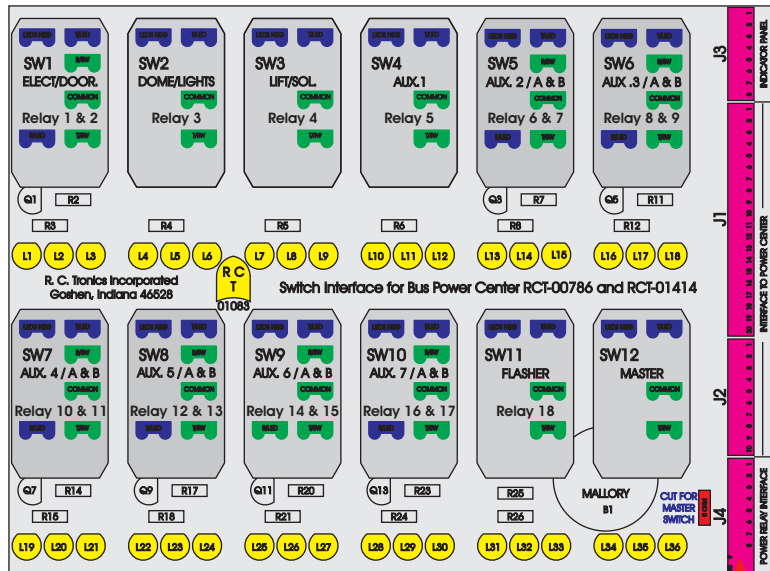

R. C. Tronics Incorporated

2573 East Kercher Road
Goshen, Indiana 46528
Toll Free 1-866-457-7790

Phone 1-574-642-3857
Fax 1-574-642-3858
<http://www.rctronics.com>

RCT-01407-1__27, Relays 4A, 4B, 6A, 6B, 7B.

FAC-01407-00000

Tape Open — Grey
Tape Open — Violet
Tape Open — Black
Tape Open — Red
Tape Open — Green
Tape Open — Brown
Tape Open — Blue
Tape Open — Orange
Tape Open — Yellow
Tape Open — White

S-01083

DAT-01349-13006 (6 INCH)

10 White
09 Yellow
08 Orange
07 Blue
06 Brown
05 Green
04 Red
03 Black
02 Violet
01 Grey

Amp Maten-Loc Three Pin Part Number 1-480700-0
Flat Face Down. Red 6/A, Black 6/B & Violet 7/B
Viewed with Ten Pin Tyco Connector Face Down.

Wire Nut Together
Operates 4/A & 4/B.

Mate-N-Loc operates relays 6A, 6B & 7B with "IGNITION", on RCT-00786 or RCT-01414.
Bus Power Center connects to J4 on RCT-01083, Dash Switch Center.
Blue, Orange and White Operates 4A, 4B, with "IGNITION".