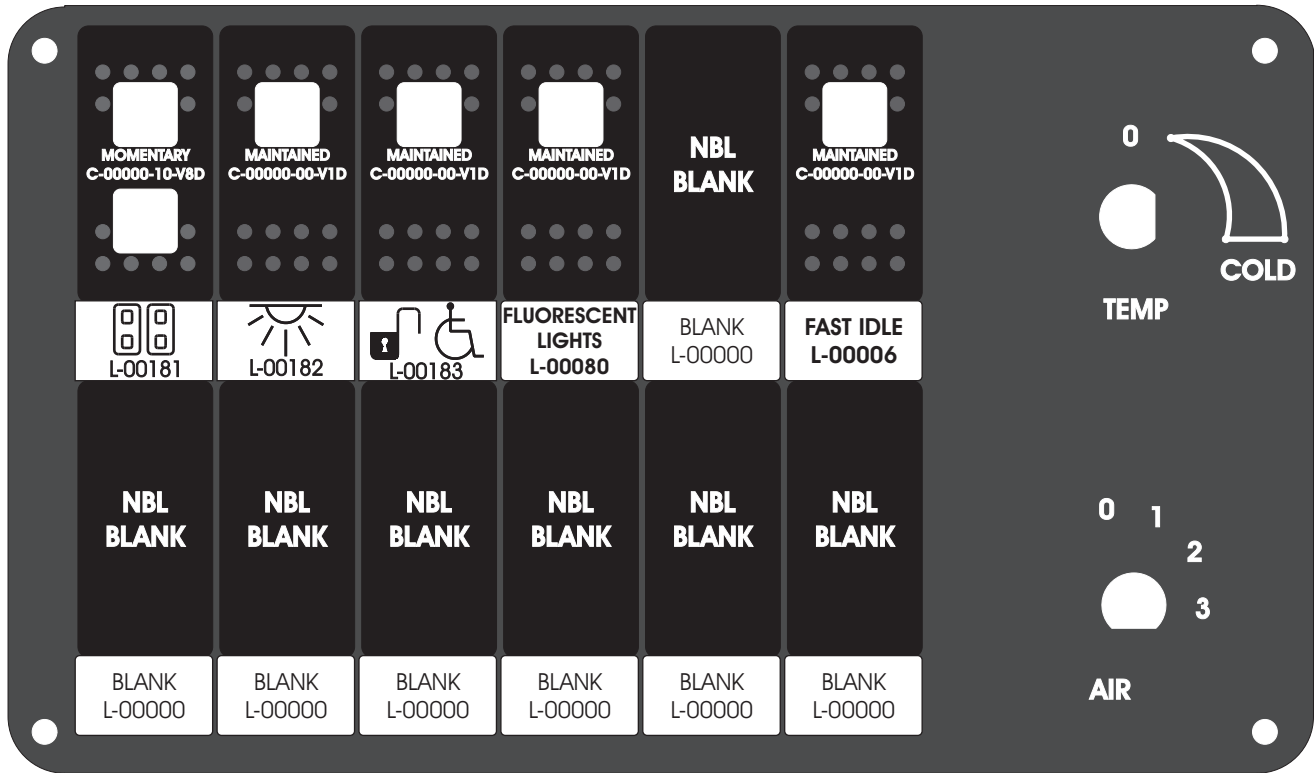

FAC-01407-00000

Tape Open — Grey
Tape Open — Violet
Tape Open — Black
Tape Open — Red
Tape Open — Green
Tape Open — Brown
Tape Open — Blue
Tape Open — Orange
Tape Open — Yellow
Tape Open — White

S-01083

DAT-01349-13006 (6 INCH)

10 White
09 Yellow
08 Orange
07 Blue
06 Brown
05 Green
04 Red
03 Black
02 Violet
01 Grey

Amp Maten-Loc Three Pin Part Number 1-480700-0
Flat Face Down. Red 6/A, Black 6/B & Violet 7/B
Viewed with Ten Pin Tyco Connector Face Down.

Wire Nut Together
Operates 4/A & 4/B.

Mate-N-Loc operates relays 6A, 6B & 7B with "IGNITION", on RCT-00786 or RCT-01414.
Bus Power Center connects to J4 on RCT-01083, Dash Switch Center.
Blue, Orange and White Operates 4A, 4B, with "IGNITION".