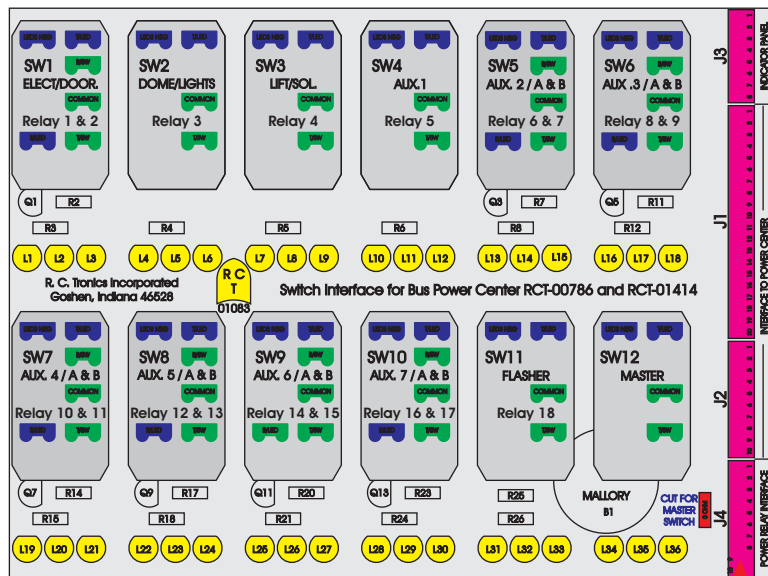

R. C. Tronics Incorporated

2573 East Kercher Road
Goshen, Indiana 46528
Toll Free 1-866-457-7790

Phone 1-574-642-3857
Fax 1-574-642-3858
<http://www.rctronics.com>

RCT-01407-1__28, Relays 4A, 4B, 6A, 6B, 7B.

FAC-01407-00000

Amp Maten-Loc Three Pin Part Number 1-480700-0
Flat Face Down, Red 6/A, Black 6/B & Violet 7/B
Viewed with Ten Pin Tyco Connector Face Down.

Wire Nut Together
Operates 4/A & 4/B.

Mate-N-Loc operates relays 6A, 6B & 7B with "IGNITION", on RCT-00786 or RCT-01414,
Bus Power Center connects to J4 on RCT-01083, Dash Switch Center.
Blue, Orange and White Operates 4A, 4B, with "IGNITION".