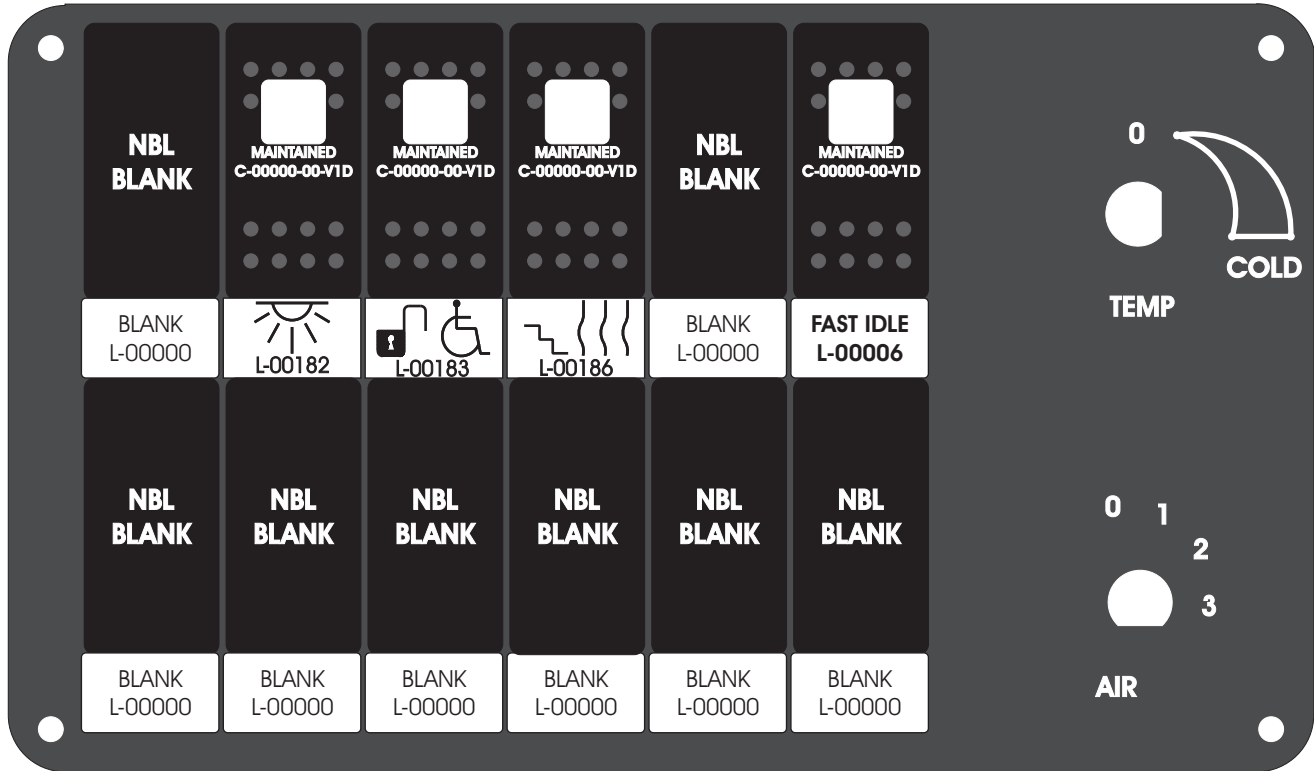

FAC-01407-00000

Amp Maten-Loc Three Pin Part Number 1-480700-0
Flat Face Down, Red 6/A, Black 6/B & Violet 7/B
Viewed with Ten Pin Tyco Connector Face Down.

Wire Nut Together
Operates 4/A & 4/B.

Mate-N-Loc operates relays 6A, 6B & 7B with "IGNITION", on RCT-00786 or RCT-01414,
Bus Power Center connects to J4 on RCT-01083, Dash Switch Center.
Blue, Orange and White Operates 4A, 4B, with "IGNITION".