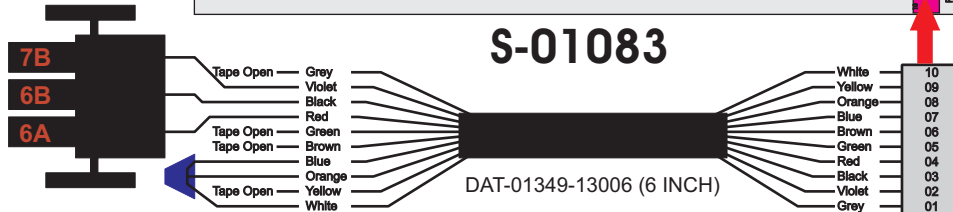

R. C. Tronics Incorporated

2573 East Kercher Road
Goshen, Indiana 46528
Toll Free 1-866-457-7790

Phone 1-574-642-3857
Fax 1-574-642-3858
<http://www.rctronics.com>

RCT-01407-1__28, Relays 4A, 4B, 6A, 6B, 7B.

FAC-01407-00000

Amp Maten-Loc Three Pin Part Number 1-480700-0
Flat Face Down, Red 6/A, Black 6/B & Violet 7/B
Viewed with Ten Pin Tyco Connector Face Down.

Wire Nut Together
Operates 4/A & 4/B.

Mate-N-Loc operates relays 6A, 6B & 7B with "IGNITION", on RCT-00786 or RCT-01414,
Bus Power Center connects to J4 on RCT-01083, Dash Switch Center.
Blue, Orange and White Operates 4A, 4B, with "IGNITION".